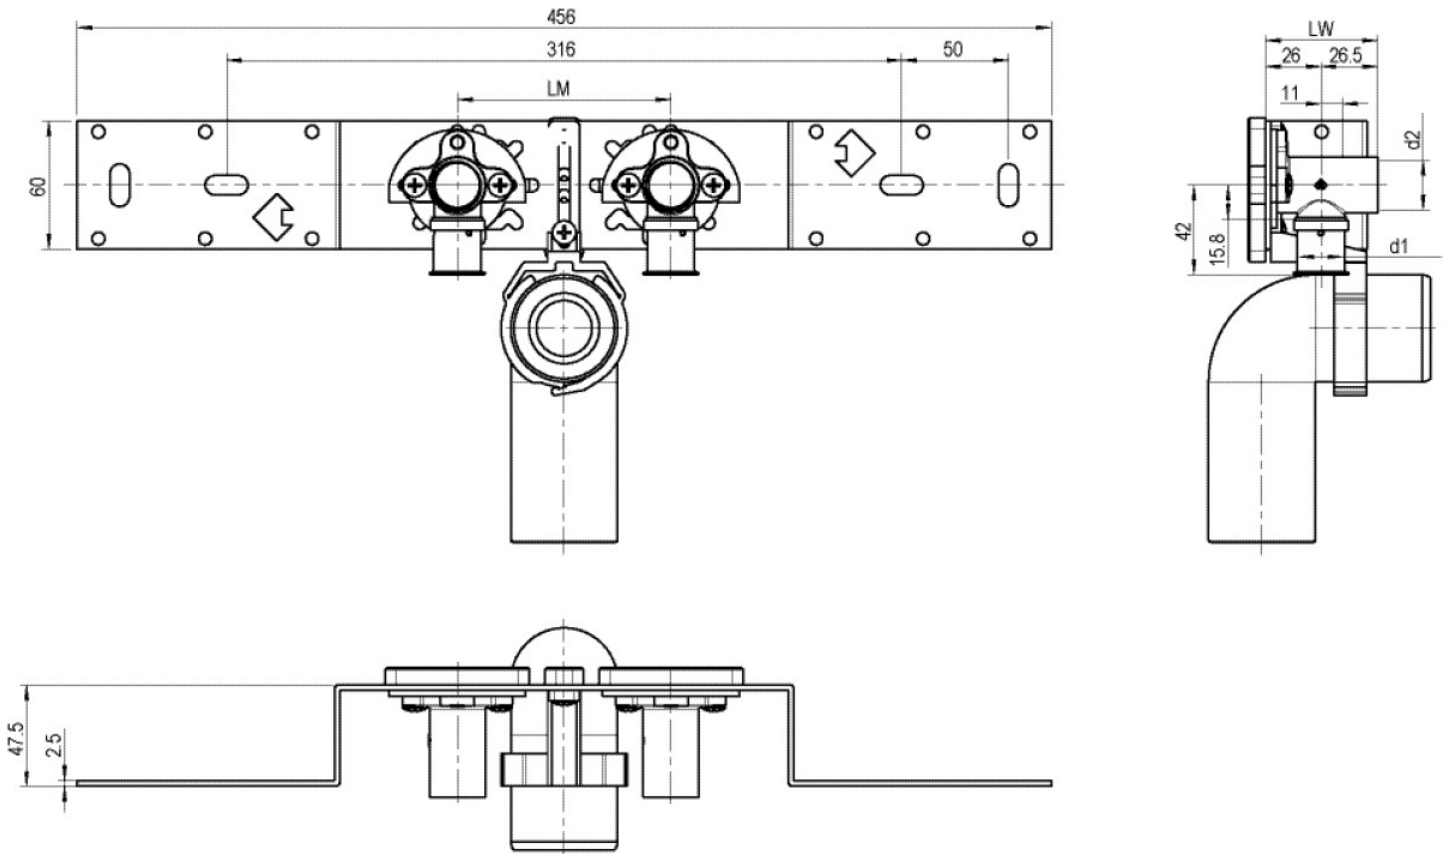

STEELOX

SMX485SZ STEELOX zeta connection set with elbow 20x1/2" 15cm

57298D02

Areas of application

With SMX480Z zeta value-optimised press-fit wall bracket fitting with female thread 90°, sound-insulated; stopper, metal mount, plugs and fastening elements, incl. elbow for connecting to trap d50mm and galvanised nipple d30

DO NOT screw in any threaded pipes and cast iron fittings!

Approvals:

Specifications

Article information

port 1	Gas female thread, cylindrical (BSPP)
execution	Double bridge

Product information

VPE1	1,00 KT1
VPE2	15,00 KT2
weight	1,080 KGM
text	STEELOX zeta connection set with elbow
INTRNR	74122000
code	SMX485SZ

Art. No	label	d1 mm
57298D02	20x1/2" 15cm	20