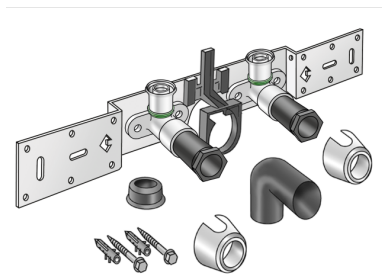

STEELOX

SMX485SZ STEELOX zeta connection set with elbow 20x1/2" 15cm

57298D02

Areas of application

With SMX480Z zeta value-optimized press-fit wall bracket with female thread 90°, sound-insulated; stopper, metal mount, plugs and fastening elements, incl. elbow for connecting to trap d50mm and galvanised nipple d30

DO NOT screw in any threaded pipes and cast iron fittings!

Approvals:

Specifications

Article information

port 1 Gas female thread, cylindrical (BSPP)

execution Double bridge

Product information

VPE1 1 KT1

VPE2 15 KT2

weight 1,276 KGM

text STEELOX zeta connection set with elbow

INTRNR 74122000

code SMX485SZ

Art. No	label	d1
57298D02	20x1/2" 15cm	20