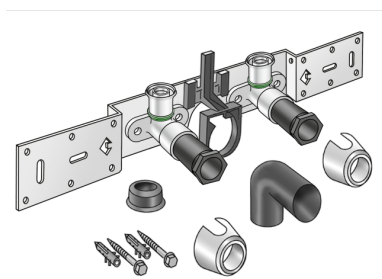

STEELOX

SMX485SZ STEELOX zeta connection set with elbow 20x1/2" 15cm

57298D02

Areas of application

With SMX480Z zeta value-optimised press-fit wall bracket fitting with female thread 90°, sound-insulated; stopper, metal mount, plugs and fastening elements, incl. elbow for connecting to trap d50mm and galvanised nipple d30

DO NOT screw in any threaded pipes and cast iron fittings!

Approvals:

Specifications

Article information

port 1	Gas female thread, cylindrical (BSPP)
execution	Double bridge

Product information

VPE1	1,00 KT1
VPE2	15,00 KT2
weight	1,080 KGM
text	STEELOX zeta connection set with elbow
INTRNR	74122000
code	SMX485SZ