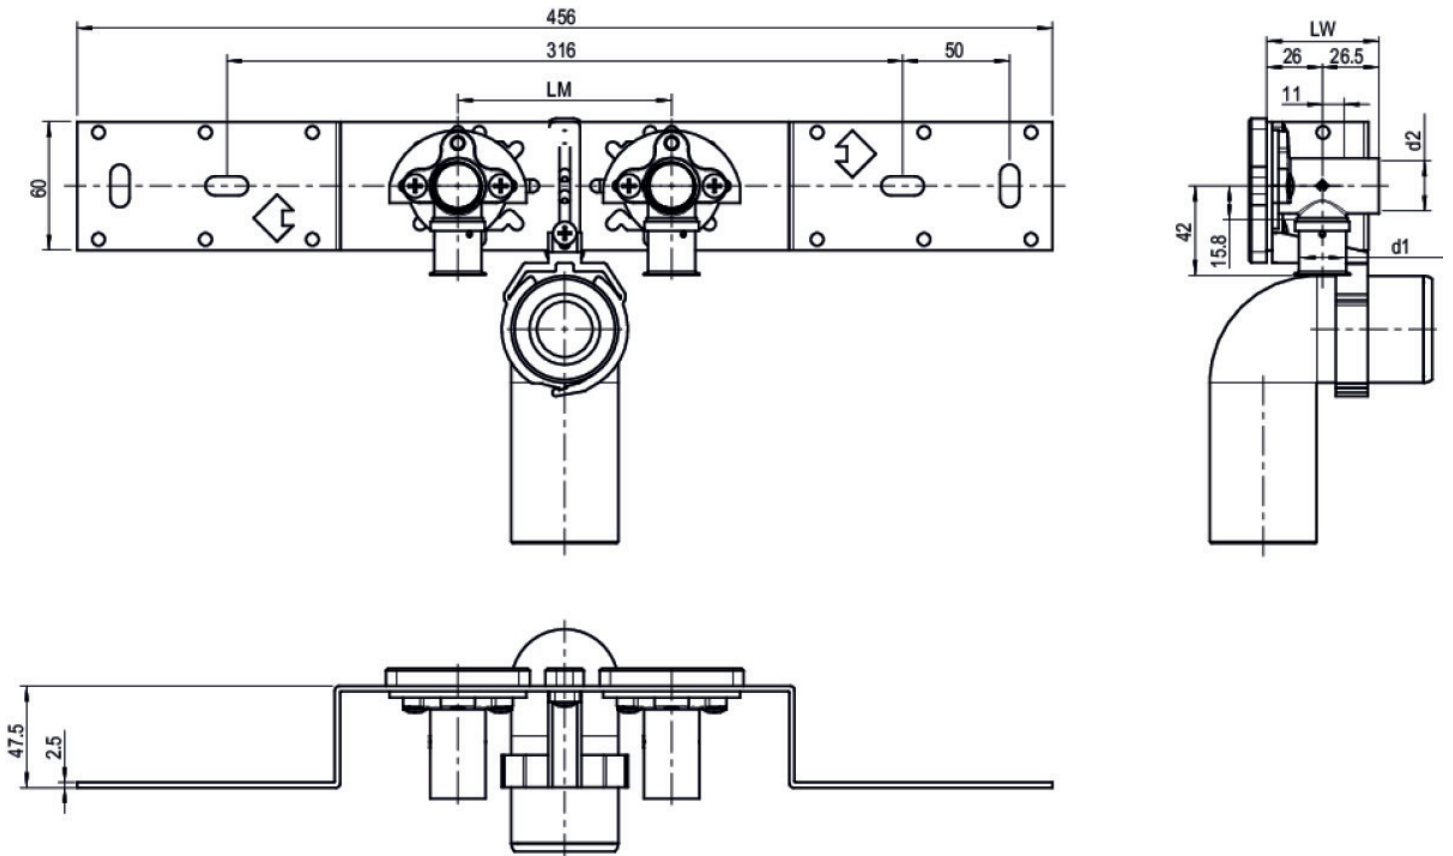

STEELOX

SMX485SZ STEELOX zeta connection set with elbow 20x1/2" 15cm

57298D02

Areas of application

With SMX480Z zeta value-optimized press-fit wall bracket with female thread 90°, sound-insulated; stopper, metal mount, plugs and fastening elements, incl. elbow for connecting to trap d50mm and galvanised nipple d30

DO NOT screw in any threaded pipes and cast iron fittings!

Approvals:

Specifications

Article information

port 1 Gas female thread, cylindrical (BSPP)

execution Double bridge

Product information

VPE1 1 KT1

VPE2 15 KT2

weight 1,276 KGM

text STEELOX zeta connection set with elbow

INTRNR 74122000

code SMX485SZ

Art. No	label	d1
57298D02	20x1/2" 15cm	20