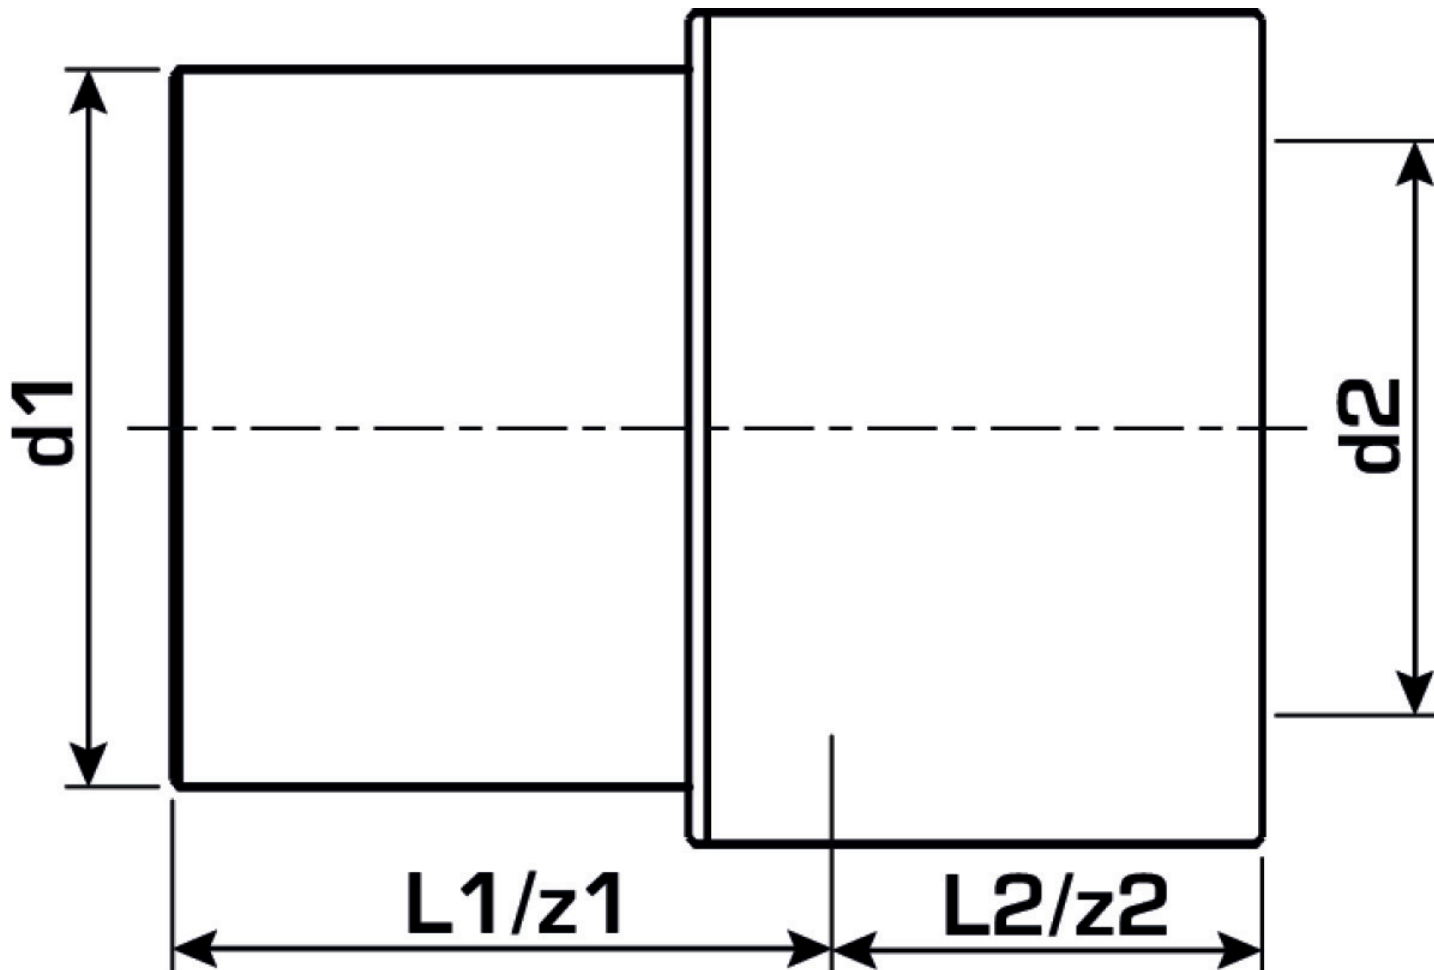

KETRIX

TRI41 KETRIX reducer male/female 32/20

55116FD0

Areas of application

KETRIX polyfusion weld fitting for connecting POB pipes to fittings made of the same material without narrowing the cross section

Specifications

Article information

port 1	Plastic welding socket
port 2	Plastic welding socket
execution	1-part
design	Straight

Product information

VPE1	10 SA1
VPE2	120 KT1
VPE3	720 KT2
VPE4	11520 PAL
weight	0,02 KGM
text	KETRIX reducer male/female
INTRNR	39174000
main material group	KETRIX
material group	KETRIX plastic fittings
code	TRI41

Art. No	label	d2 Inches	d1	d2	L1	L2	z1	z2
55116FD0	32/20	3/4" (20)	32	20	26	17	26	17