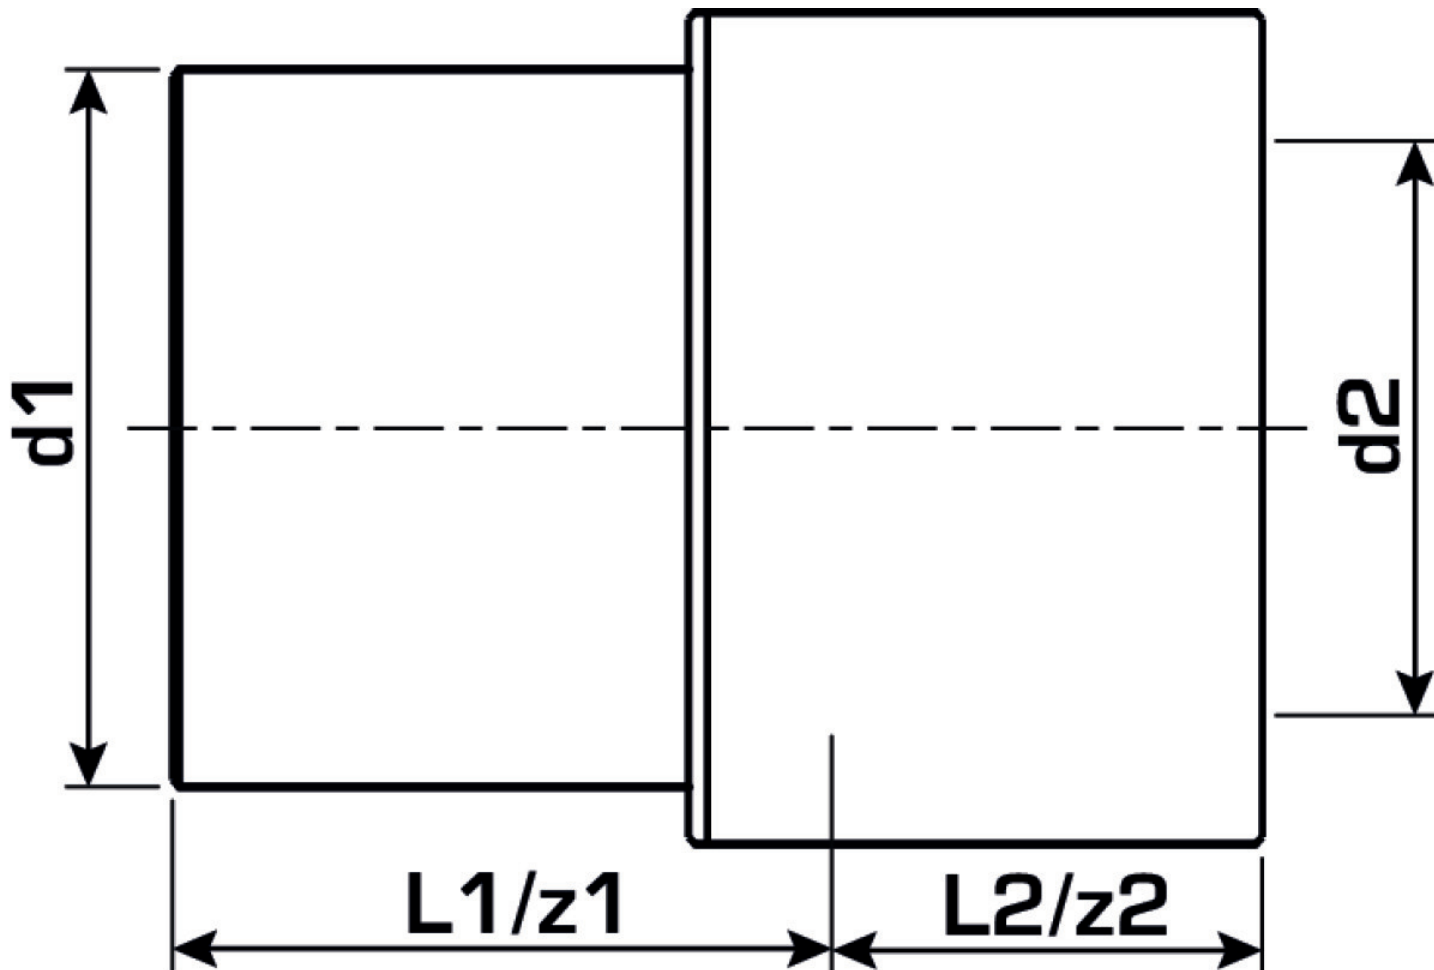

KETRIX

TRI41 KETRIX reducer male/female 40/25

55116GE0

Areas of application

KETRIX polyfusion weld fitting for connecting POB pipes to fittings made of the same material without narrowing the cross section

Specifications

Article information

port 1	Plastic welding socket
port 2	Plastic welding socket
execution	1-part
design	Straight

Product information

VPE1	5 SA1
VPE2	90 KT1
VPE3	540 KT2
VPE4	8640 PAL
weight	0,031 KGM
text	KETRIX reducer male/female
INTRNR	39174000
main material group	KETRIX
material group	KETRIX plastic fittings
code	TRI41

Art. No	label	d2 Inches	d1	d2	L1	L2	z1	z2
55116GE0	40/25	6/4"	40	25	29	20	29	20