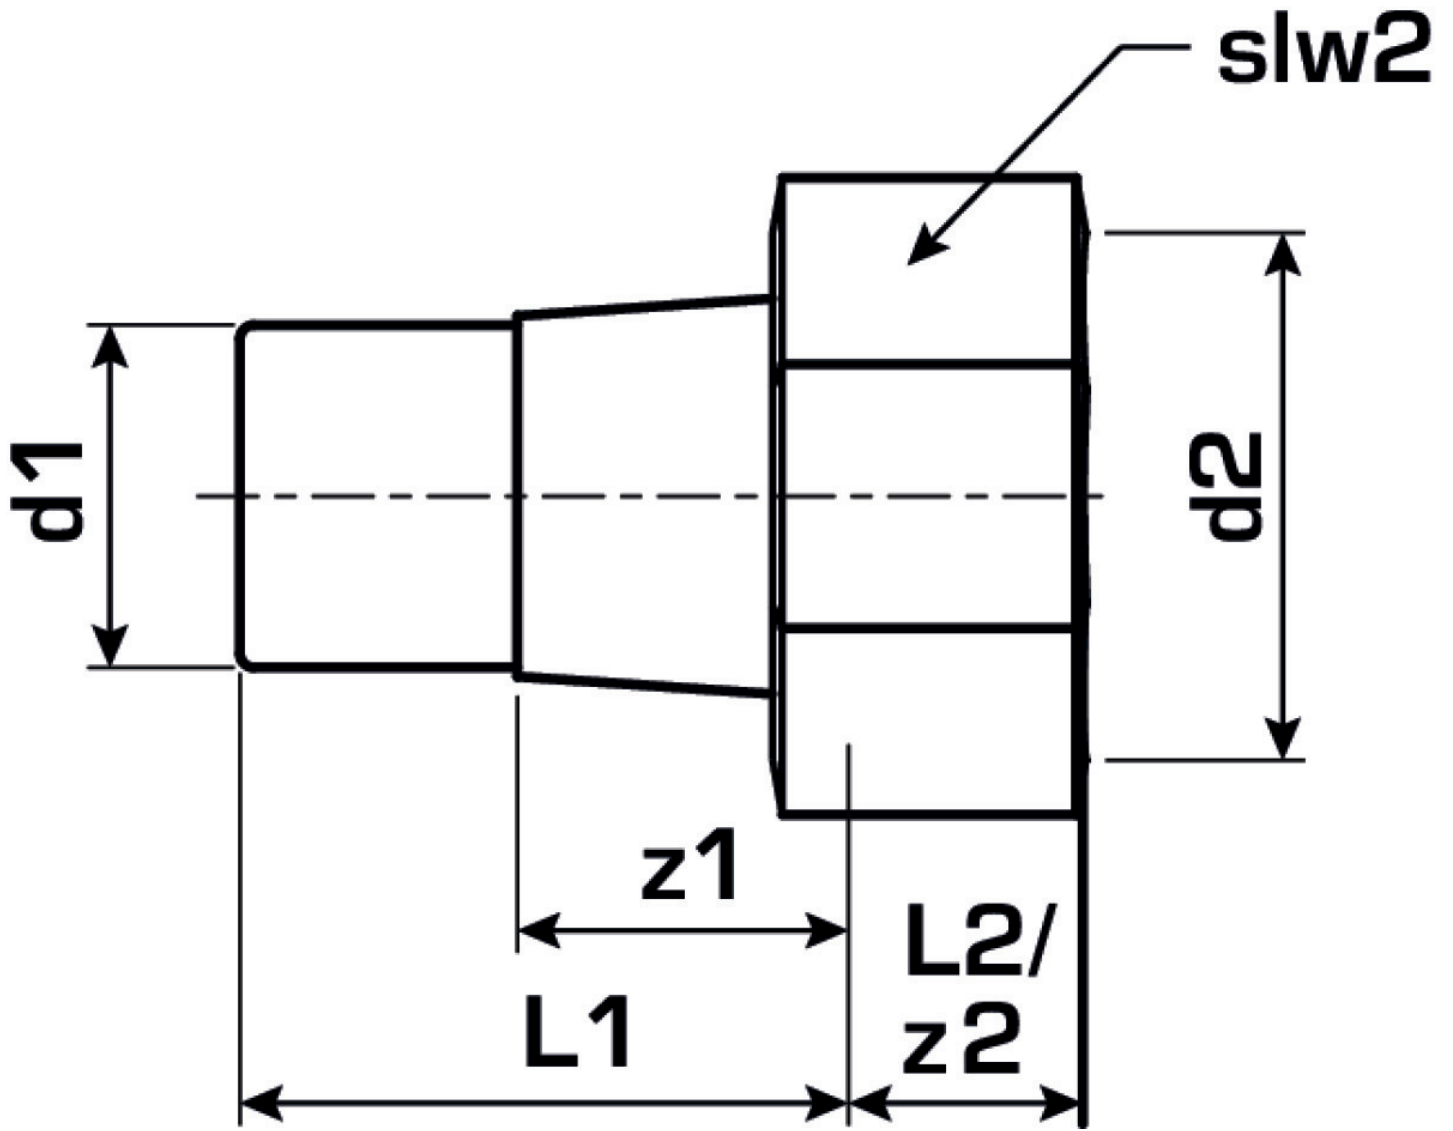

KETRIX

TRI57 KETRIX screw fitting connection
plastic/metal, female thread 75x3 1/4"

55244J15

Areas of application

KETRIX polyfusion weld fitting, flat sealing, including EPDM seal
plastic socket or EPDM seal available separately!

Specifications

Product information	
VPE1	1 SA1
VPE2	5 KT1
VPE3	20 KT2
VPE4	480 PAL
weight	0,851 KGM
text	KETRIX screw fitting connection plastic/metal, female thread
INTRNR	39174000
main material group	KETRIX
material group	KETRIX metal fittings
code	TRI57

Art. No	label
55244J15	75x3 1/4"