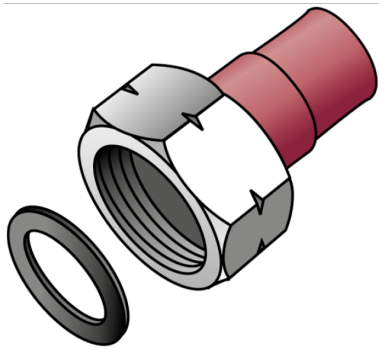

KETRIX

TRI57 KETRIX screw fitting connection
plastic/metal, female thread 75x3 1/4"

55244J15

Areas of application

KETRIX polyfusion weld fitting, flat sealing, including EPDM seal
plastic socket or EPDM seal available separately!

Specifications

Product information	
VPE1	1 SA1
VPE2	5 KT1
VPE3	20 KT2
VPE4	480 PAL
weight	0,851 KGM
text	KETRIX screw fitting connection plastic/metal, female thread
INTRNR	39174000
main material group	KETRIX
material group	KETRIX metal fittings
code	TRI57

Art. No	label
55244J15	75x3 1/4"