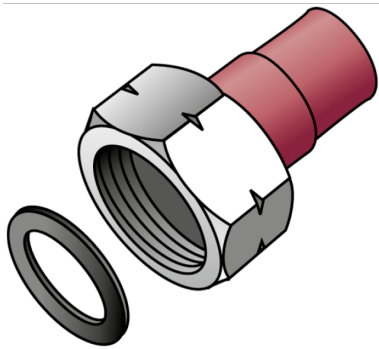

KETRIX

TRI57 KETRIX screw fitting connection
plastic/metal, female thread 90x3 3/4"

55244K18

Areas of application

KETRIX polyfusion weld fitting, flat sealing, including EPDM seal
plastic socket or EPDM seal available separately!

Specifications

Product information	
VPE1	1 SA1
VPE2	2 KT1
VPE3	8 KT2
VPE4	192 PAL
weight	1,17 KGM
text	KETRIX screw fitting connection plastic/metal, female thread
INTRNR	39174000
main material group	KETRIX
material group	KETRIX metal fittings
code	TRI57

Art. No	label
55244K18	90x3 3/4"