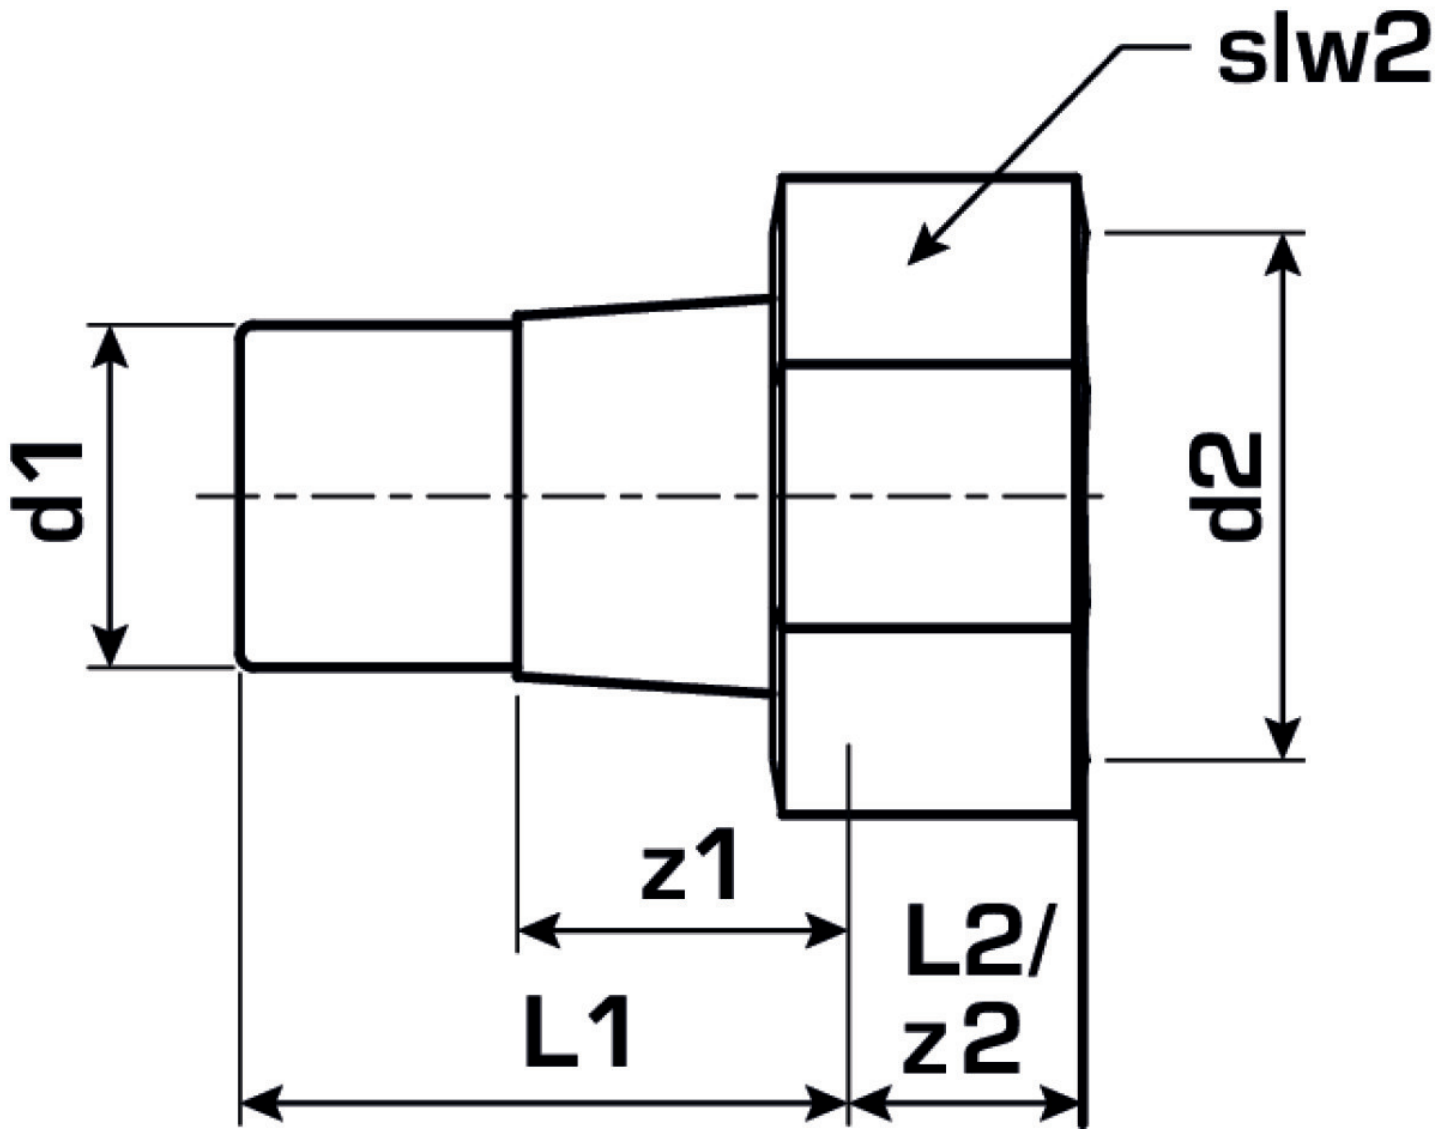

KETRIX

TRI57 KETRIX screw fitting connection
plastic/metal, female thread 90x3 3/4"

55244K18

Areas of application

KETRIX polyfusion weld fitting, flat sealing, including EPDM seal
plastic socket or EPDM seal available separately!

Specifications

Product information	
VPE1	1 SA1
VPE2	2 KT1
VPE3	8 KT2
VPE4	192 PAL
weight	1,17 KGM
text	KETRIX screw fitting connection plastic/metal, female thread
INTRNR	39174000
main material group	KETRIX
material group	KETRIX metal fittings
code	TRI57

Art. No	label
55244K18	90x3 3/4"