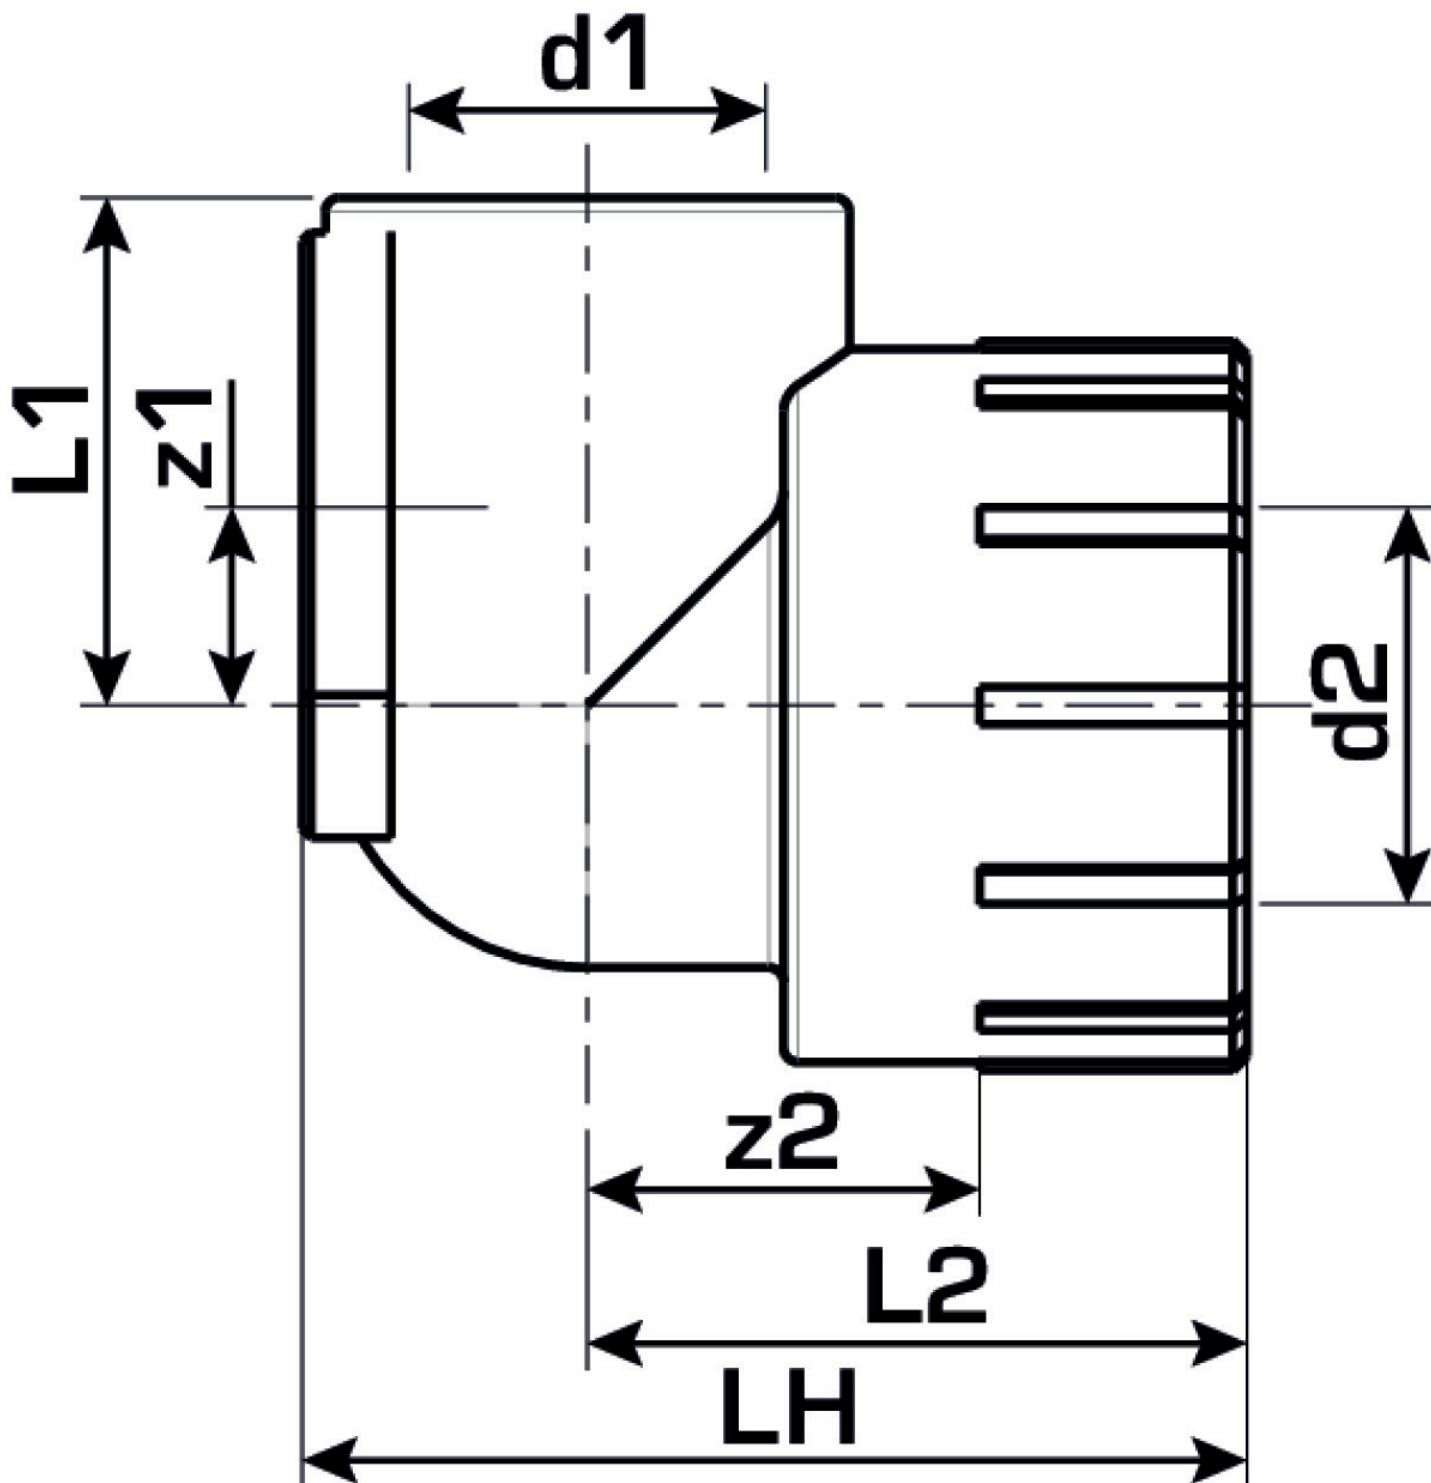

# KETRIX

TRI83 KETRIX elbow wall plate 90° with female thread 20x1/2"

55202D02

## Areas of application

KETRIX polyfusion weld fitting for connecting POB pipes with fittings made of the same material without narrowing the cross section, with injected female thread made of dezincification-resistant non-porous metallized brass, thread conforms to ÖNORM EN 10226.

# Specifications

Product information	
VPE1	10 SA1
VPE2	60 KT1
VPE3	240 KT2
VPE4	5760 PAL
weight	0,112 KGM
text	KETRIX elbow wall plate 90° with female thread
INTRNR	39174000
main material group	KETRIX
material group	KETRIX metal fittings
code	TRI83