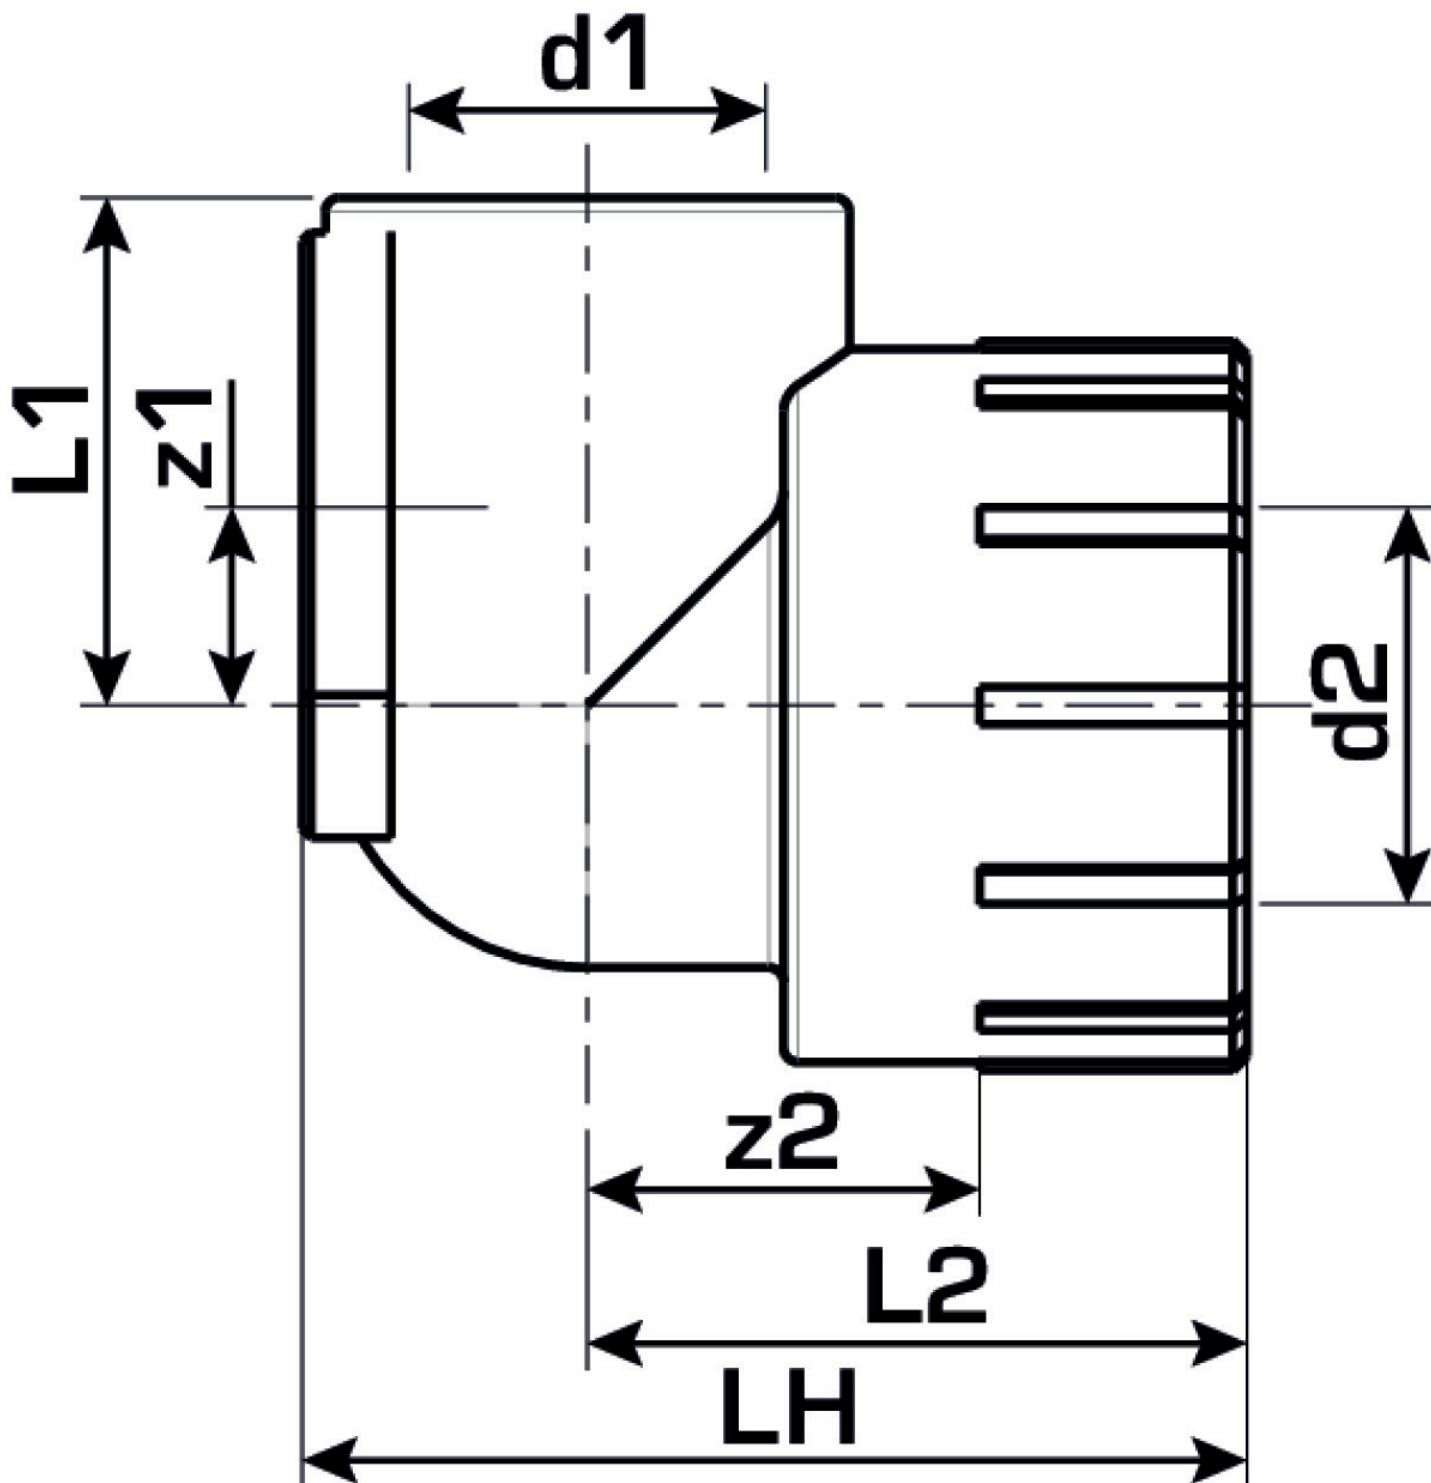

# KETRIX

TRI83 KETRIX elbow wall plate 90° with female thread 20x3/4"

55202D04

## Areas of application

KETRIX polyfusion weld fitting for connecting POB pipes with fittings made of the same material without narrowing the cross section, with injected female thread made of dezincification-resistant non-porous metallized brass, thread conforms to ÖNORM EN 10226.

# Specifications

Product information	
VPE1	10 SA1
VPE2	50 KT1
VPE3	200 KT2
VPE4	4800 PAL
weight	0,115 KGM
text	KETRIX elbow wall plate 90° with female thread
INTRNR	39174000
main material group	KETRIX
material group	KETRIX metal fittings
code	TRI83