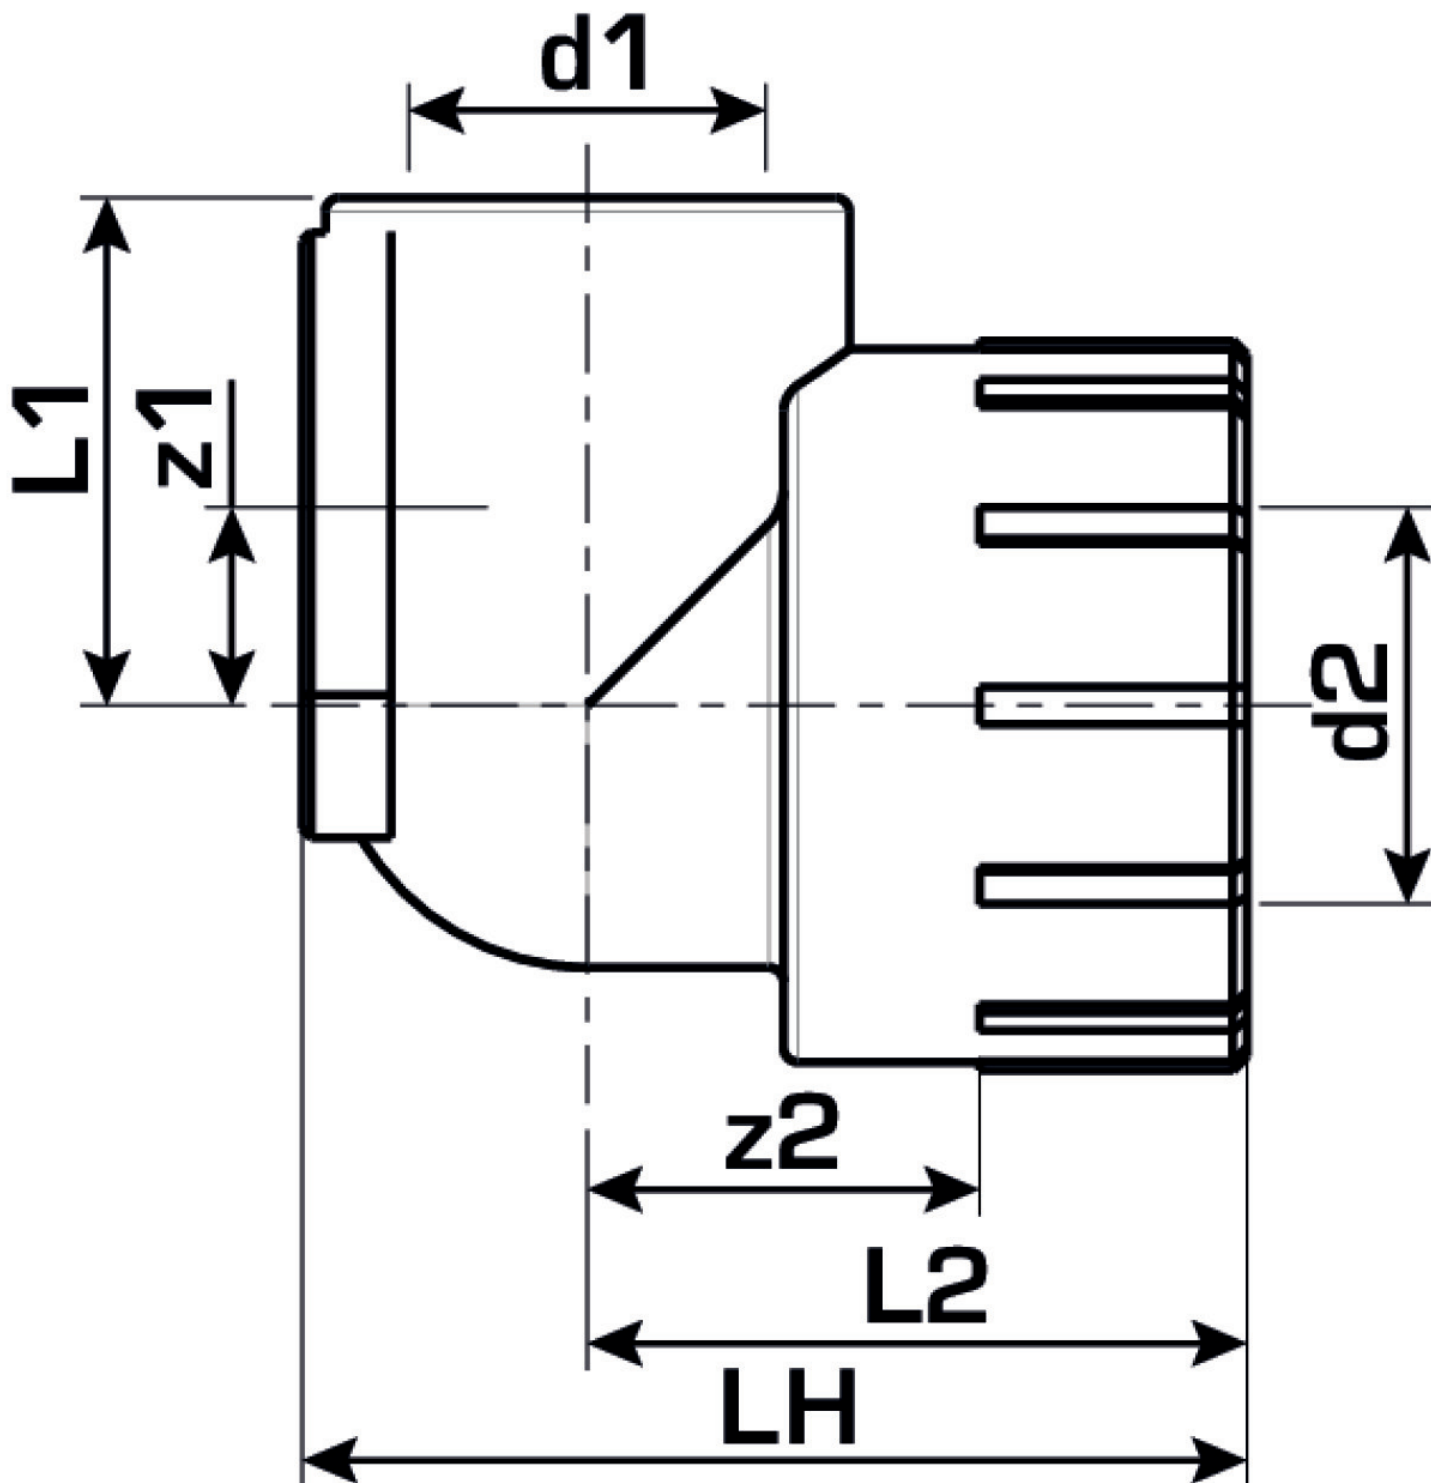

KETRIX

TRI83 KETRIX elbow wall plate 90° with female thread 25x1/2"

55202E02

Areas of application

KETRIX polyfusion weld fitting for connecting POB pipes with fittings made of the same material without narrowing the cross section, with injected female thread made of dezincification-resistant non-porous metallized brass, thread conforms to ÖNORM EN 10226.

Do NOT connect to threaded pipes or to cast iron fittings!

Specifications

Product information	
VPE1	10 SA1
VPE2	50 KT1
VPE3	200 KT2
VPE4	4800 PAL
weight	0,101 KGM
text	KETRIX elbow wall plate 90° with female thread
INTRNR	39174000
main material group	KETRIX
material group	KETRIX metal fittings
code	TRI83