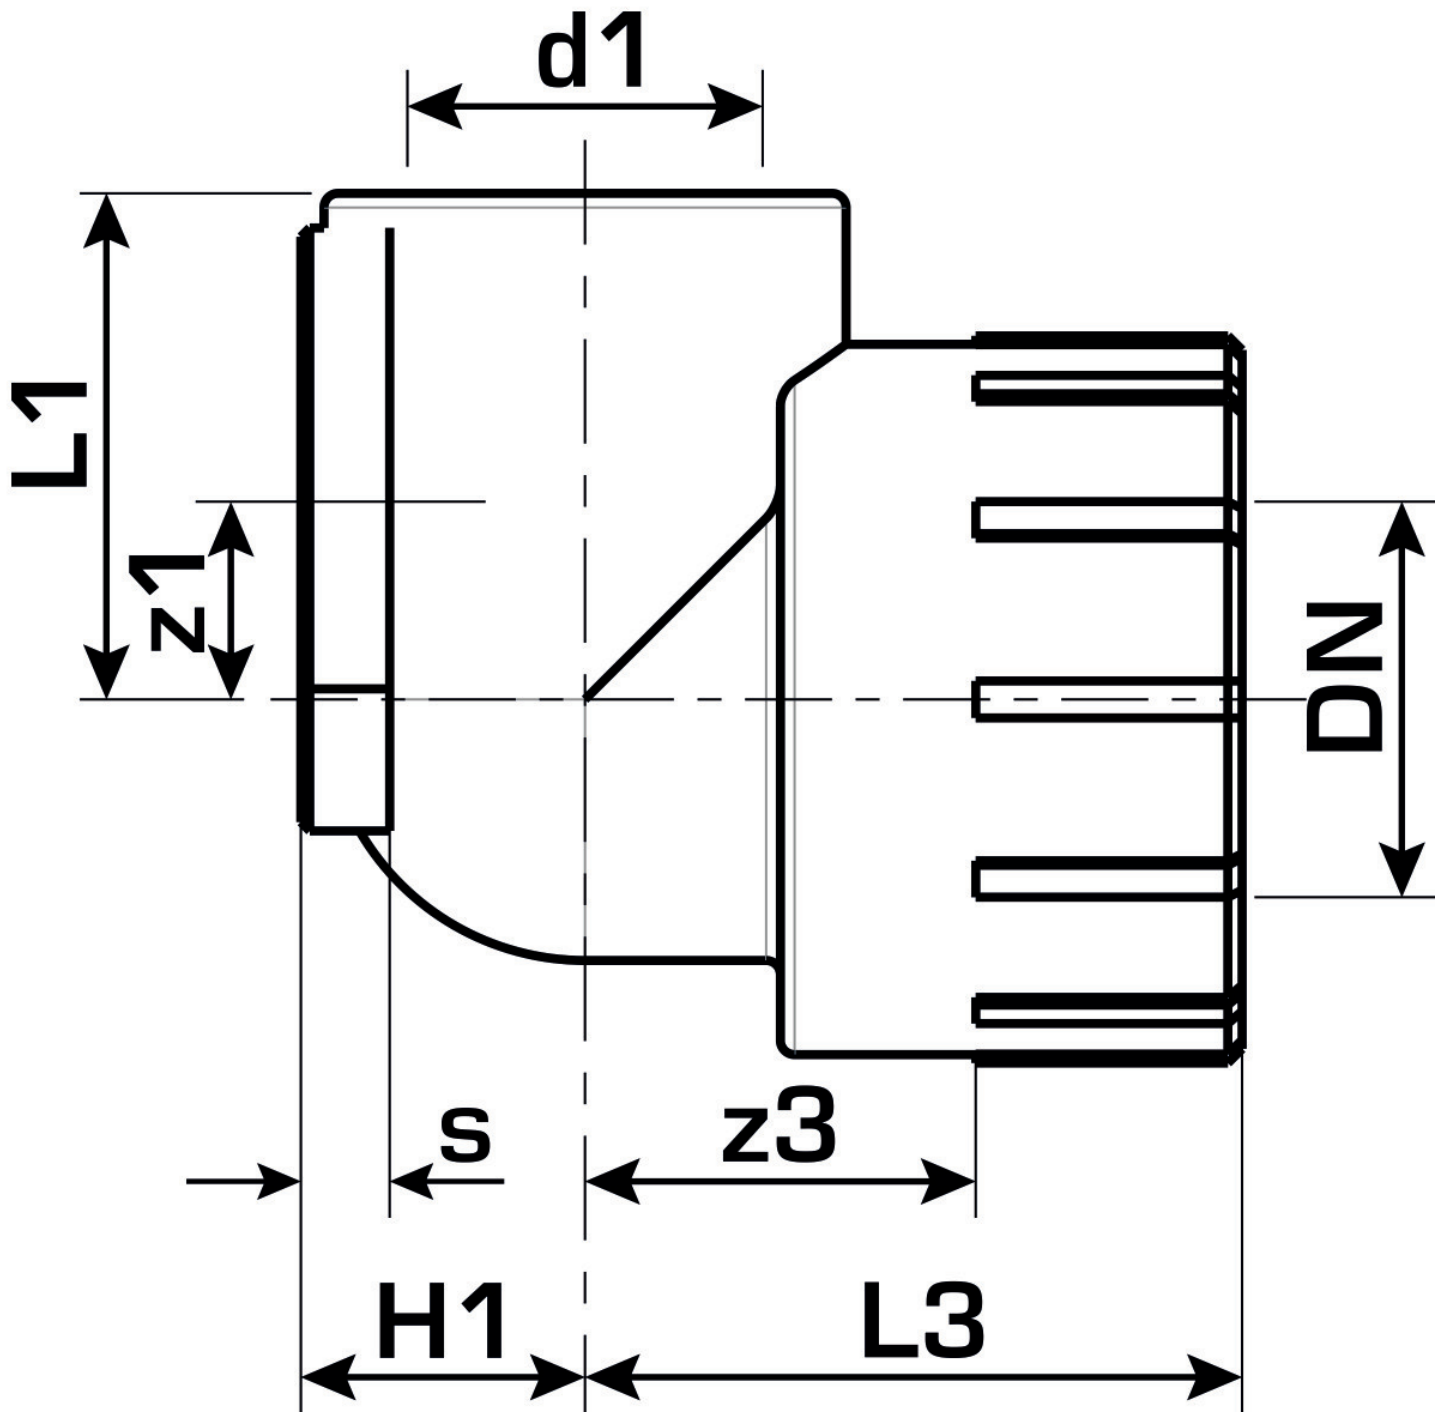

KETRIX

TRI83 KETRIX wall bracket fitting elbow 90° with female thread 25x3/4"

55202E04

Areas of application

KETRIX polyfusion weld fitting for connecting POB pipes with fittings made of the same material without narrowing the cross section, with injected female thread made of dezincification-resistant brass and non-porous metal-plating, thread conforms to ÖNORM EN 10226

Do NOT connect to threaded pipes or to cast iron fittings!

Specifications

Product information	
VPE1	10,00 SA1
VPE2	50,00 KT1
VPE3	200,00 KT2
VPE4	4800,00 PAL
weight	0,120 KGM
text	KETRIX wall bracket fitting elbow 90° with female thread
INTRNR	39174000
main material group	KETRIX
material group	KETRIX metal fittings
code	TRI83

Art. No

label

55202E04

25x3/4"