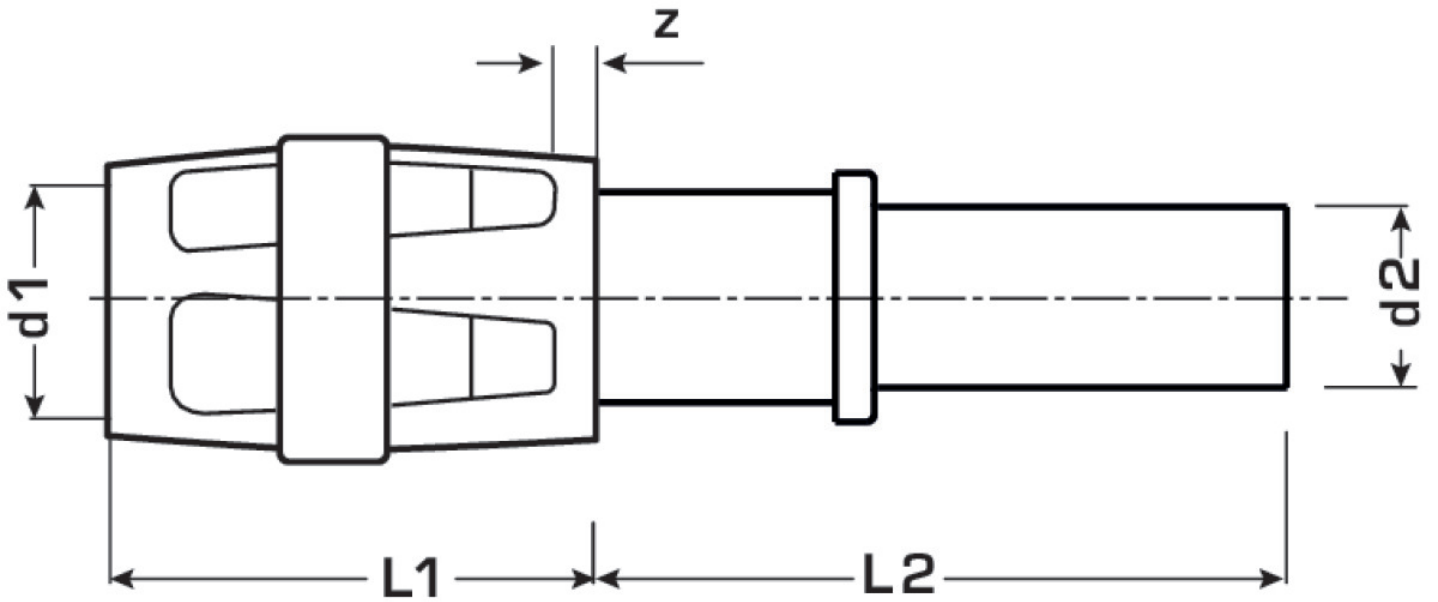

Art. No	label	d1 mm	d2 mm	L1 mm	L2 mm	z1 mm
73273B36	16/12	16	12	34	46	3