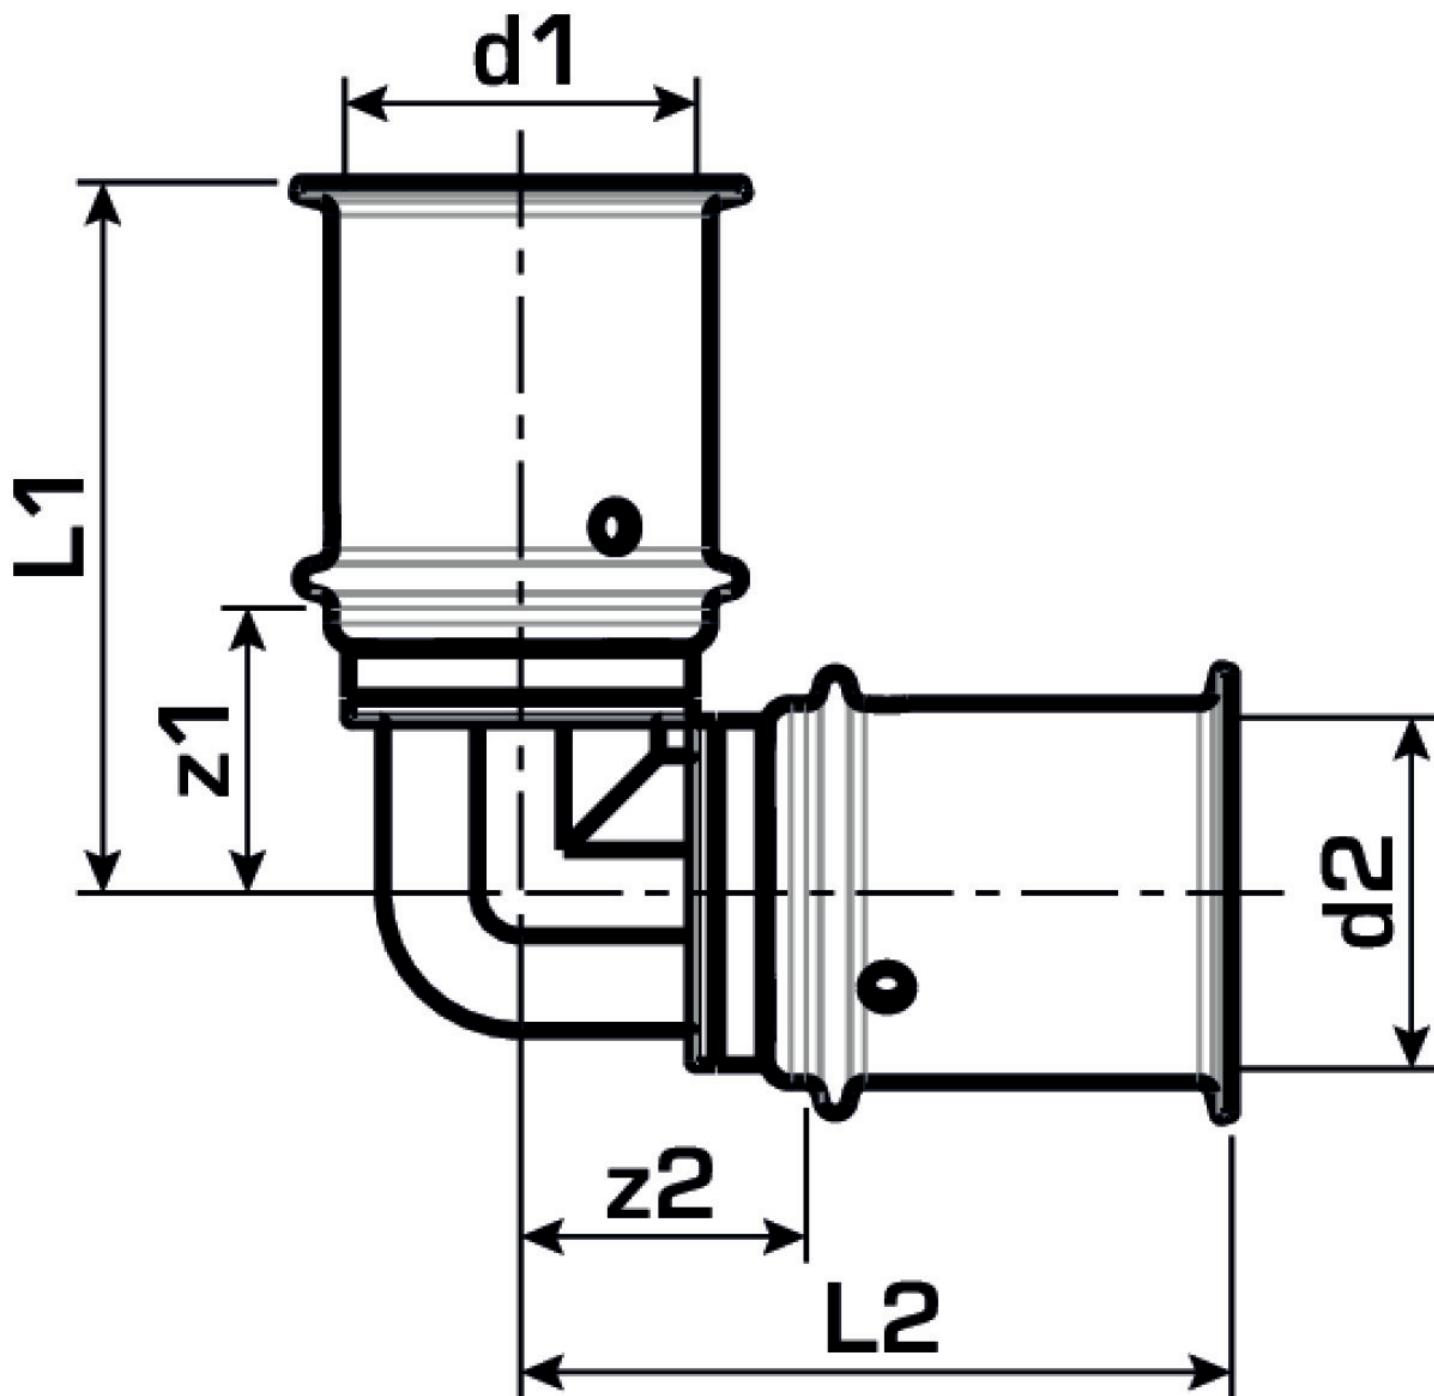

KELOX

KWX420W KELOX PPSU-W elbow 90° 25

77103EE0

Areas of application

?Press elbow 90° for changing direction with a minimal radius, made of PPSU (white), incl. support sleeves with O-rings and stainless steel press-fit sleeves

Approvals:

Specifications

Article information

port 1	Pressing socket
port 2	Pressing socket
execution	1-part
design	Knee
angle	90 °
press contour	U

Technical properties

maximum working pressure at 20 ° C	16 bar
------------------------------------	--------

Product information

VPE1	10 SA1
VPE2	80 KT1
weight	0,054 KGM
text	KELOX PPSU-W elbow 90°
INTRNR	39174000
main material group	KELOX
material group	KELOX-PPSU plastic fittings
code	KWX420W

Art. No	label	d1 mm	d2 mm	L1	L2	z1	z2
77103EE0	25	25	25	52	52	24	24