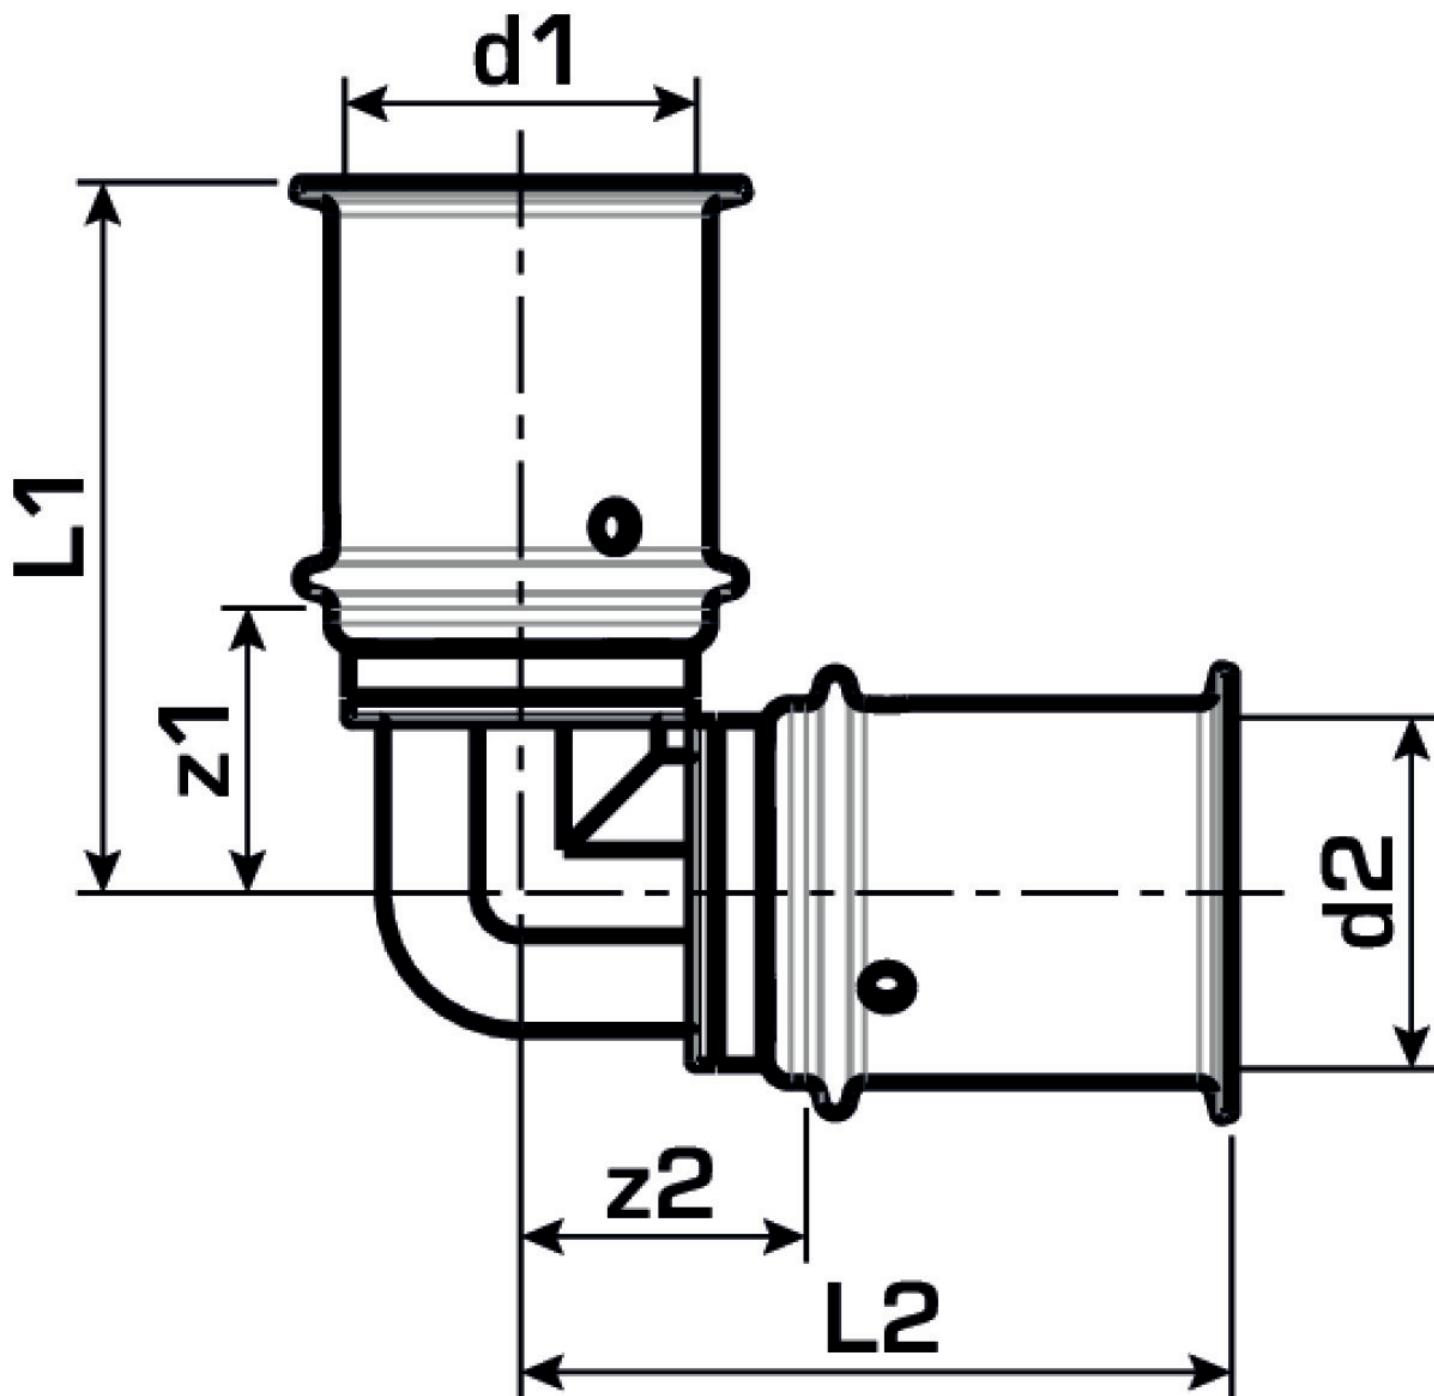

KELOX

KWX420W KELOX PPSU-W elbow 90° 63

77103II0

Areas of application

?Press elbow 90° for changing direction with a minimal radius, made of PPSU (white), incl. support sleeves with O-rings and stainless steel press-fit sleeves

Approvals:

Specifications

Article information

port 1	Pressing socket
port 2	Pressing socket
execution	1-part
design	Knee
press contour	U

Product information

VPE1	1 SA1
VPE2	8 KT1
weight	0,206 KGM
text	KELOX PPSU-W elbow 90°
INTRNR	39174000
main material group	KELOX
material group	KELOX-PPSU plastic fittings
code	KWX420W

Art. No	label	L1	L2	z1	z2
77103110	63	77	77	37	37