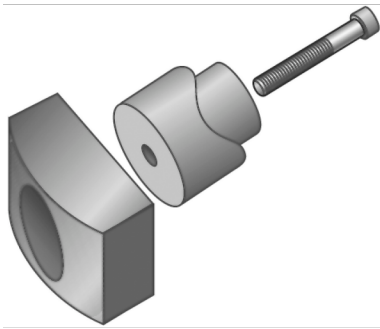

WZ124 KELIT saddle welding tool 75-125x20/25

2689050

Areas of application

Teflon-coated universal heating element for welding in saddles and for screwing onto the welding tool

Specifications

Product information	
VPE1	1 SA1
weight	0,254 KGM
text	KELIT saddle welding tool
INTRNR	85158090
main material group	TOOLS
material group	KELEN, KETRIX tools
code	WZ124

Art. No	label
2689050	75-125x20/25