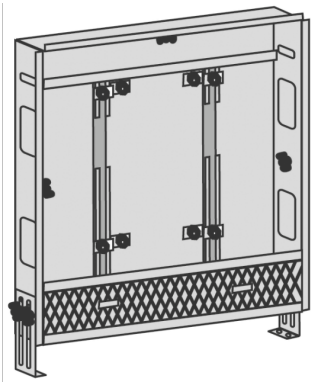

KELOX_{FB}

KM570 KELOX universal manifold cabinet body 9-12 L: 840mm

9000700

Areas of application

?Sendzimir-galvanised sheet metal cabinet can be connected from below or at the side; height-adjustable feet; surface-or flush-mounted visible part can be retrofitted. Number of manifold outlets matched to KM590E and KMP590M KELOX FB manifold plaster trim element below cabinet, Width: max. 120mm
Cabinet depth: 75mm
Installation height: 600mm above finished floor

Specifications

Product information	
VPE1	1,00 KT1
VPE2	31,00 PAL
weight	9,700 KGM
text	KELOX universal manifold cabinet body
INTRNR	84818099
code	KM570

Art. No	label	t mm
9000700	9-12 L: 840mm	75