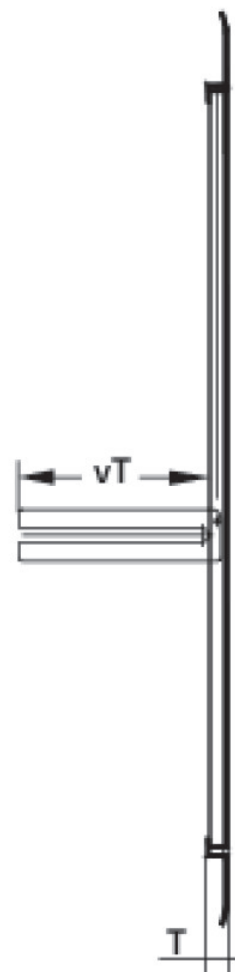

# KELOX<sub>FB</sub>

KELOX UP visible part 1-4 L: 530mm

9000550

## Areas of application

Sendzimir-galvanised lockable front door and frame, powder-coated, can be retrofitted with cylinder lock

Colour: white (RAL 9016)

Height: 530mm

Screed modesty panel, powder-coated (RAL 9016)

## Article information

**colour**

White

## Product information

**text**

KELOX UP visible part

Symbolgrafik UP-Sichtteil

Symbolgrafik Sichtblende

Art. No	label
9000550	1-4 L: 530mm

**KE KELIT GmbH**  
A 4020 Linz, Ignaz-Mayer-Straße 17, Austria, Europe  
**PHONE** +43 (0) 50 779 **E-MAIL** office@kekelit.com  
www.kekelit.com