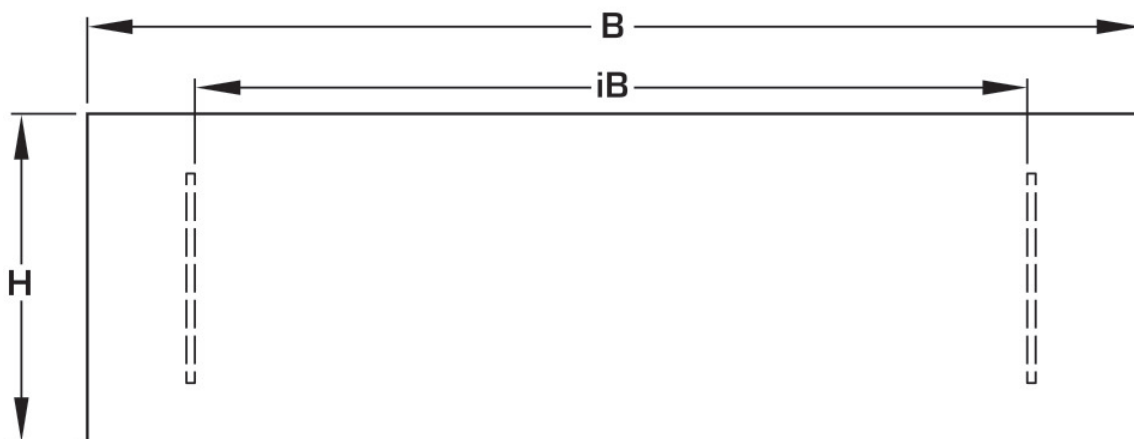

KELOX_{FB}

KM571 KELOX flush-mounted visible part 1-4 L:
530mm

9000550

Areas of application

?Sendzimir-galvanised lockable front door and frame, powder-coated, can be retrofitted with cylinder lock

Colour: White (RAL 9016)

Height: 530mm

Specifications

Article information

colour 9010

Product information

VPE1 1,00 KT1

VPE2 114,00 PAL

weight 3,300 KGM

text KELOX flush-mounted visible part

INTRNR 84818099

code KM571

Symbolgrafik UP-Sichtteil

Symbolgrafik Sichtblende

Art. No	label	t mm
9000550	1-4 L: 530mm	20

KE KELIT GmbH

A 4020 Linz, Ignaz-Mayer-Straße 17, Austria, Europe