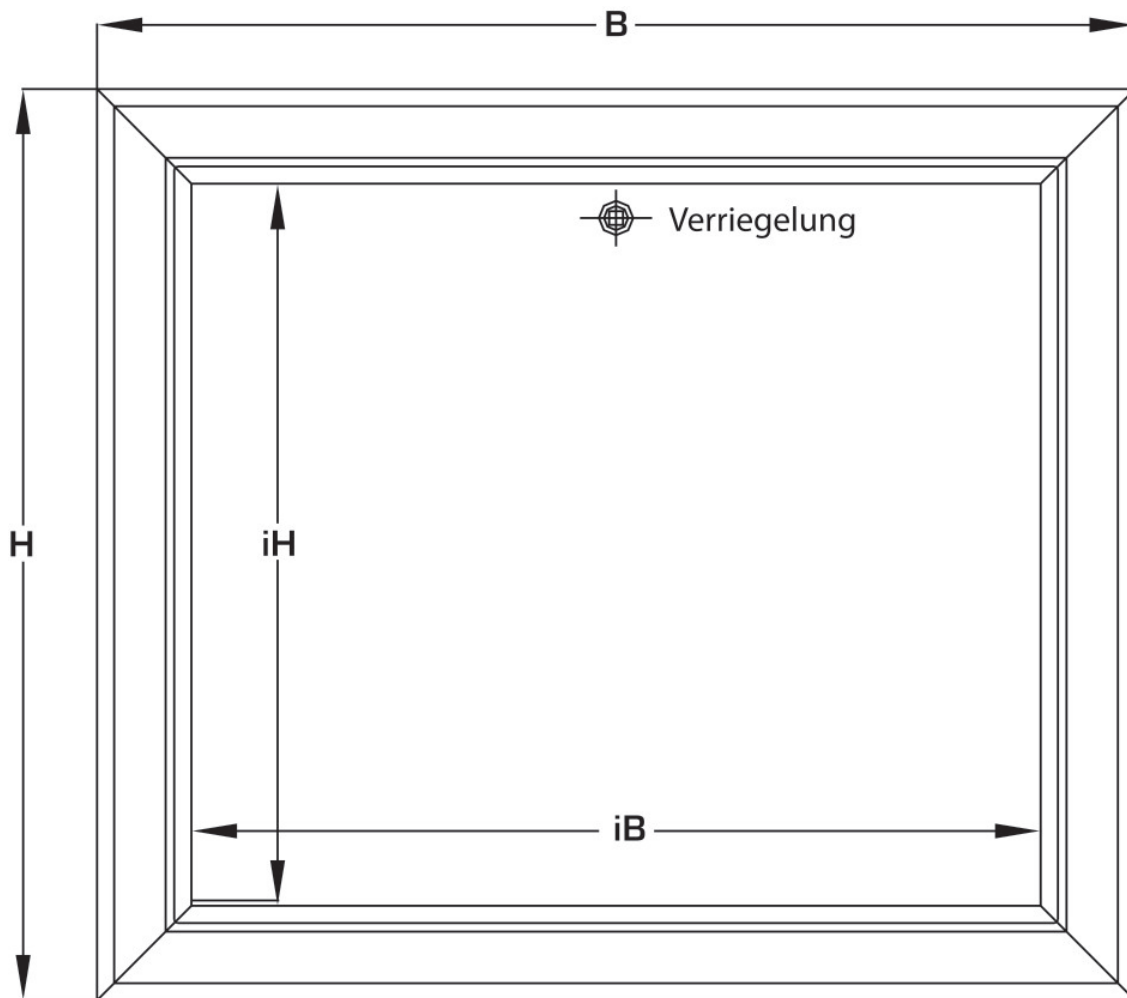

KELOX_{FB}

KM571 KELOX flush-mounted visible part 1-4 L:
530mm

9000550

Areas of application

?Sendzimir-galvanised lockable front door and frame, powder-coated, can be retrofitted with cylinder lock

Colour: White (RAL 9016)

Height: 530mm

Specifications

Article information

colour 9010

Product information

VPE1 1,00 KT1

VPE2 114,00 PAL

weight 3,300 KGM

text KELOX flush-mounted visible part

INTRNR 84818099

code KM571

Symbolgrafik UP-Sichtteil

Symbolgrafik Sichtblende

Art. No	label	t mm
9000550	1-4 L: 530mm	20

KE KELIT GmbH

A 4020 Linz, Ignaz-Mayer-Straße 17, Austria, Europe