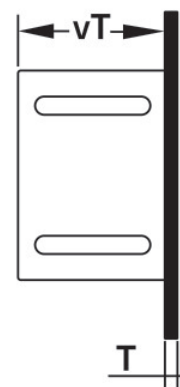

KELOX_{FB}

KM571 KELOX flush-mounted visible part 1-4 L:
530mm

9000550

Areas of application

?Sendzimir-galvanised lockable front door and frame, powder-coated, can be retrofitted with cylinder lock

Colour: White (RAL 9016)

Height: 530mm

Specifications

Article information

colour 9010

Product information

VPE1 1,00 KT1

VPE2 114,00 PAL

weight 3,300 KGM

text KELOX flush-mounted visible part

INTRNR 84818099

code KM571

Symbolgrafik UP-Sichtteil

Symbolgrafik Sichtblende

Art. No	label	t mm
9000550	1-4 L: 530mm	20

KE KELIT GmbH

A 4020 Linz, Ignaz-Mayer-Straße 17, Austria, Europe