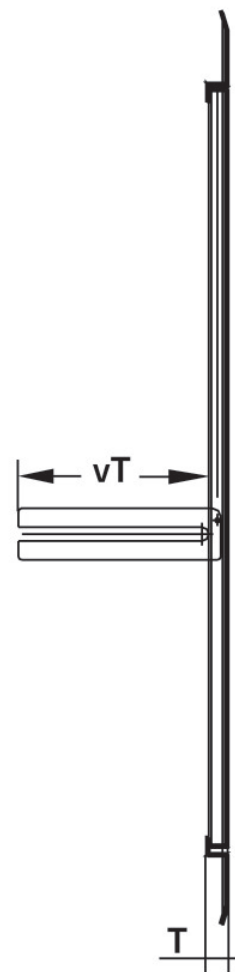

KELOX_{FB}

KM571 KELOX flush-mounted visible part 1-4 L:
530mm

9000550

Areas of application

?Sendzimir-galvanised lockable front door and frame, powder-coated, can be retrofitted with cylinder lock

Colour: White (RAL 9016)

Height: 530mm

Specifications

Article information

colour 9010

Product information

VPE1 1,00 KT1

VPE2 114,00 PAL

weight 3,300 KGM

text KELOX flush-mounted visible part

INTRNR 84818099

code KM571

Symbolgrafik UP-Sichtteil

Symbolgrafik Sichtblende

Art. No	label	t mm
9000550	1-4 L: 530mm	20

KE KELIT GmbH

A 4020 Linz, Ignaz-Mayer-Straße 17, Austria, Europe