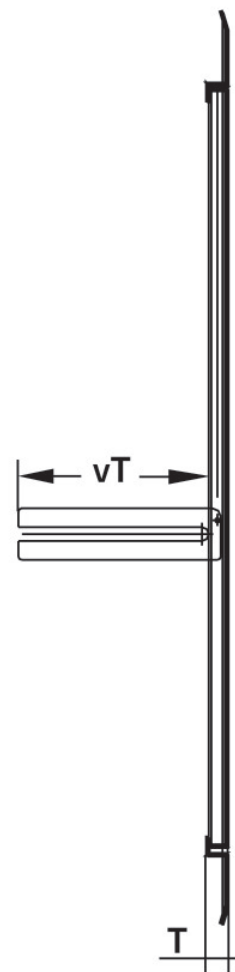

# KELOX<sub>FB</sub>

KM571 KELOX flush-mounted visible part 5-8 L:  
760mm

9000650

## Areas of application

?Sendzimir-galvanised lockable front door and frame, powder-coated, can be retrofitted with cylinder lock

Colour: White (RAL 9016)

Height: 530mm

## Article information

**colour** 9010

## Product information

**VPE1** 1,00 KT1

**VPE2** 86,00 PAL

**weight** 4,600 KGM

**text** KELOX flush-mounted visible part

**INTRNR** 84818099

**code** KM571

Symbolgrafik UP-Sichtteil