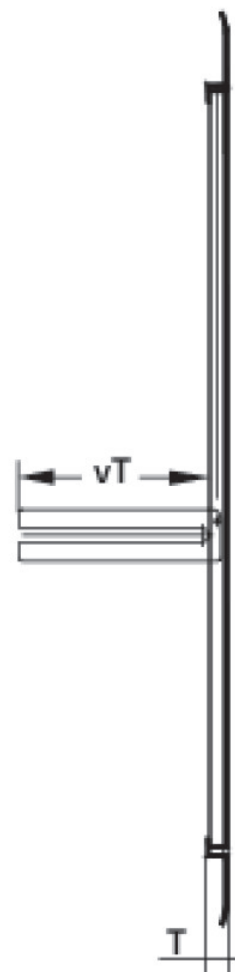

# KELOX<sub>FB</sub>

KELOX UP visible part 5-8 L: 760mm

9000650

## Areas of application

Sendzimir-galvanised lockable front door and frame, powder-coated, can be retrofitted with cylinder lock

Colour: white (RAL 9016)

Height: 530mm

Screed modesty panel, powder-coated (RAL 9016)

## Article information

**colour**

White

## Product information

**text**

KELOX UP visible part

Symbolgrafik UP-Sichtteil

Symbolgrafik Sichtblende

Art. No	label
9000650	5-8 L: 760mm

**KE KELIT GmbH**  
A 4020 Linz, Ignaz-Mayer-Straße 17, Austria, Europe  
**PHONE** +43 (0) 50 779 **E-MAIL** office@kekelit.com  
www.kekelit.com