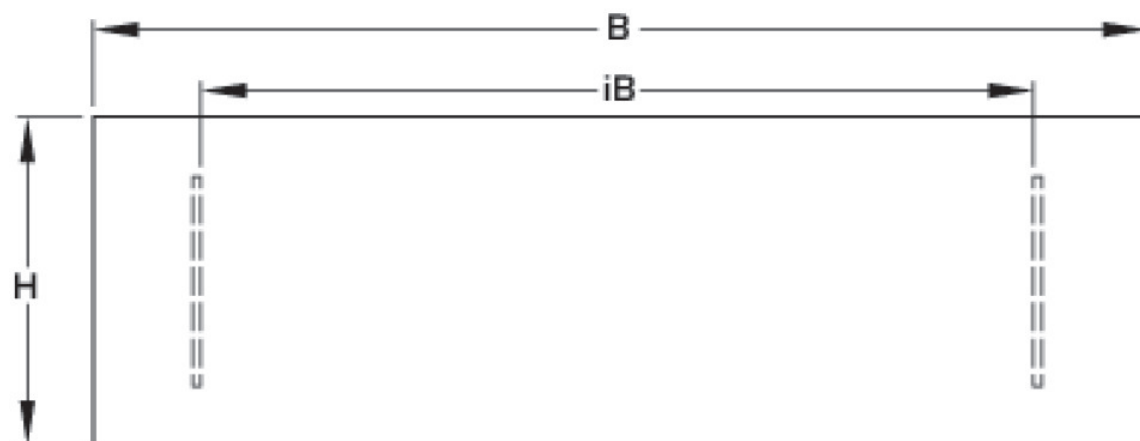

KELOX_{FB}

KELOX UP visible part 9-12 L: 910mm

9000750

Areas of application

Sendzimir-galvanised lockable front door and frame, powder-coated, can be retrofitted with cylinder lock

Colour: white (RAL 9016)

Height: 530mm

Screed modesty panel, powder-coated (RAL 9016)

Length: coordinated with cabinet length

Height: 135mm

Specifications

Article information

colour

White

Product information

text

KELOX UP visible part

Symbolgrafik UP-Sichtteil

Symbolgrafik Sichtblende

Art. No	label
9000750	9-12 L: 910mm

KE KELIT GmbH
A 4020 Linz, Ignaz-Mayer-Straße 17, Austria, Europe
PHONE +43 (0) 50 779 **E-MAIL** office@kekelit.com
www.kekelit.com