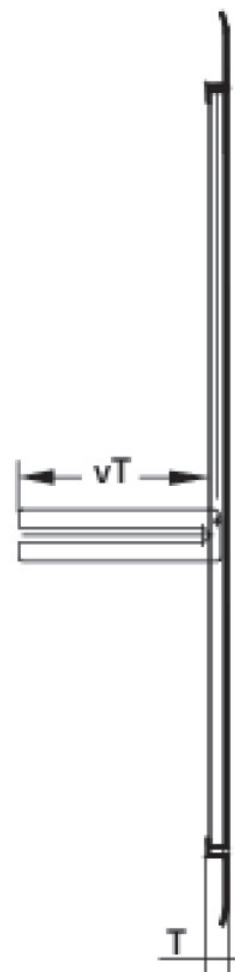

KELOX_{FB}

KELOX UP visible part 9-12 L: 910mm

9000750

Areas of application

Sendzimir-galvanised lockable front door and frame, powder-coated, can be retrofitted with cylinder lock

Colour: white (RAL 9016)

Height: 530mm

Screed modesty panel, powder-coated (RAL 9016)

Length: coordinated with cabinet length

Height: 135mm

Specifications

Article information

colour

White

Product information

text

KELOX UP visible part

Symbolgrafik UP-Sichtteil

Symbolgrafik Sichtblende

Art. No	label
9000750	9-12 L: 910mm

KE KELIT GmbH
A 4020 Linz, Ignaz-Mayer-Straße 17, Austria, Europe
PHONE +43 (0) 50 779 **E-MAIL** office@kekelit.com
www.kekelit.com