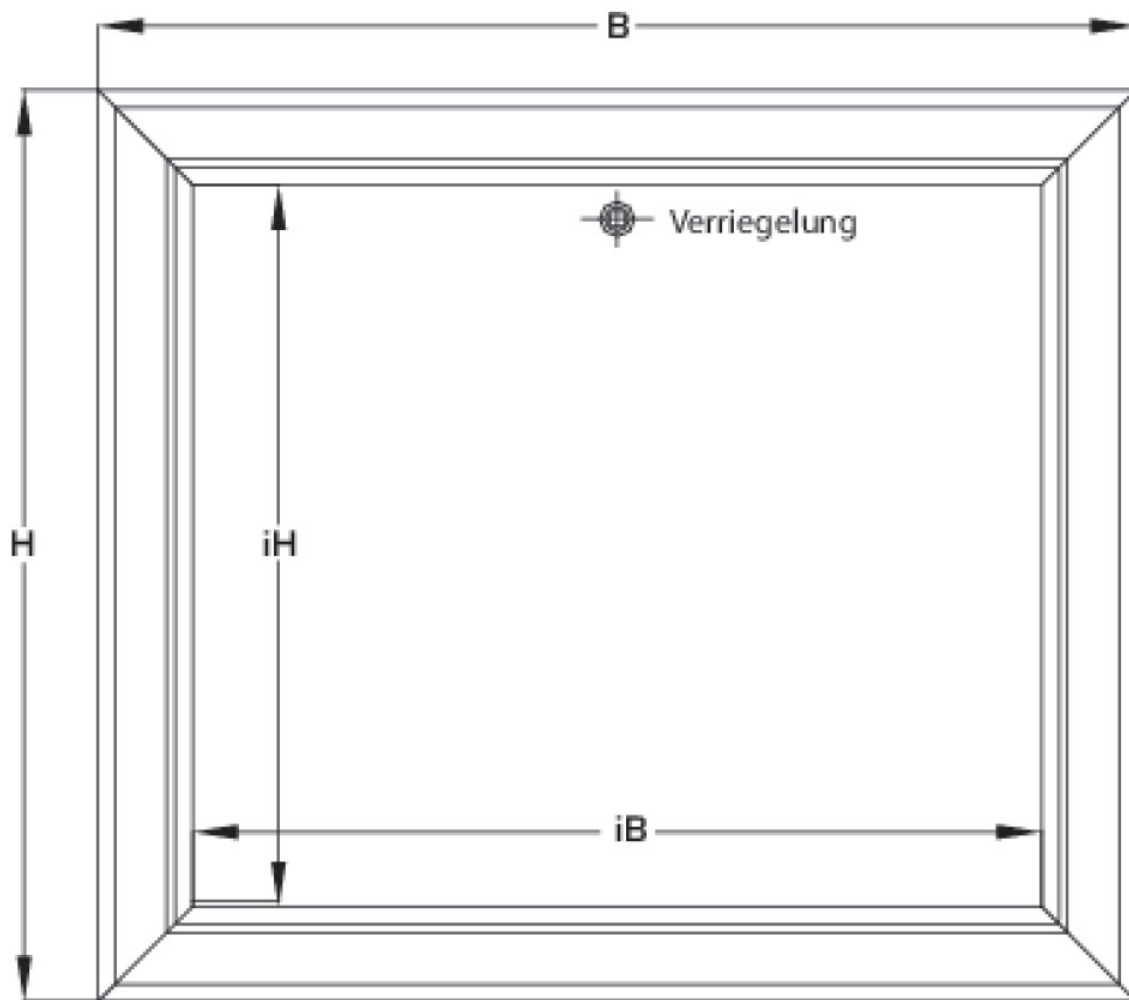

KELOX_{FB}

KELOX UP visible part 9-12 L: 910mm

9000750

Areas of application

Sendzimir-galvanised lockable front door and frame, powder-coated, can be retrofitted with cylinder lock

Colour: white (RAL 9016)

Height: 530mm

Screed modesty panel, powder-coated (RAL 9016)

Length: coordinated with cabinet length

Height: 135mm

Specifications

Article information

colour

White

Product information

text

KELOX UP visible part

Symbolgrafik UP-Sichtteil

Symbolgrafik Sichtblende

Art. No	label
9000750	9-12 L: 910mm

KE KELIT GmbH
A 4020 Linz, Ignaz-Mayer-Straße 17, Austria, Europe
PHONE +43 (0) 50 779 **E-MAIL** office@kekelit.com
www.kekelit.com