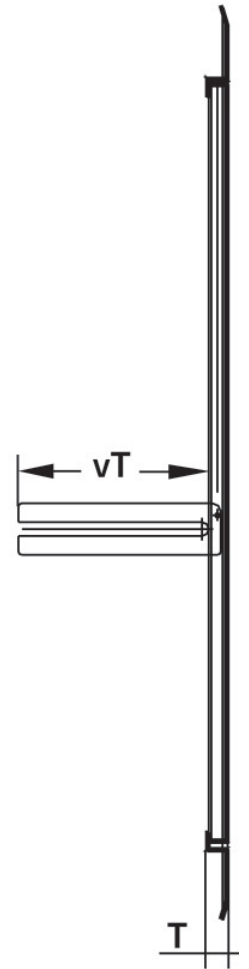

# KELOX<sub>FB</sub>

KM571 KELOX flush-mounted visible part Special size L: 1220mm

9000850

## Areas of application

?Sendzimir-galvanised lockable front door and frame, powder-coated, can be retrofitted with cylinder lock

Colour: White (RAL 9016)

Height: 530mm

## Product information

**VPE1** 1,00 KT1

**weight** 10,200 KGM

**text** KELOX flush-mounted visible part

**INTRNR** 84818099

**code** KM571

Symbolgrafik UP-Sichtteil

Symbolgrafik Sichtblende

Art. No	label	t mm
9000850	Special size L: 1220mm	20

**KE KELIT GmbH**

A 4020 Linz, Ignaz-Mayer-Straße 17, Austria, Europe

**PHONE** +43 (0) 50 779 **E-MAIL** [office@kekelit.com](mailto:office@kekelit.com)