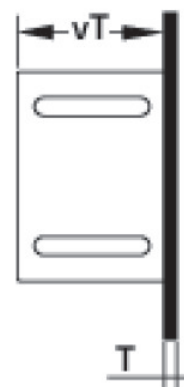

Height: 530mm

Screed modesty panel, powder-coated (RAL 9016)

Length: coordinated with cabinet length

Height: 135mm

Specifications

Article information

colour

Miscellaneous

Product information

text

KELOX UP visible part

Symbolgrafik UP-Sichtteil

Symbolgrafik Sichtblende

Art. No	label
1001004	Cylinder lock

KE KELIT GmbH

A 4020 Linz, Ignaz-Mayer-Straße 17, Austria, Europe