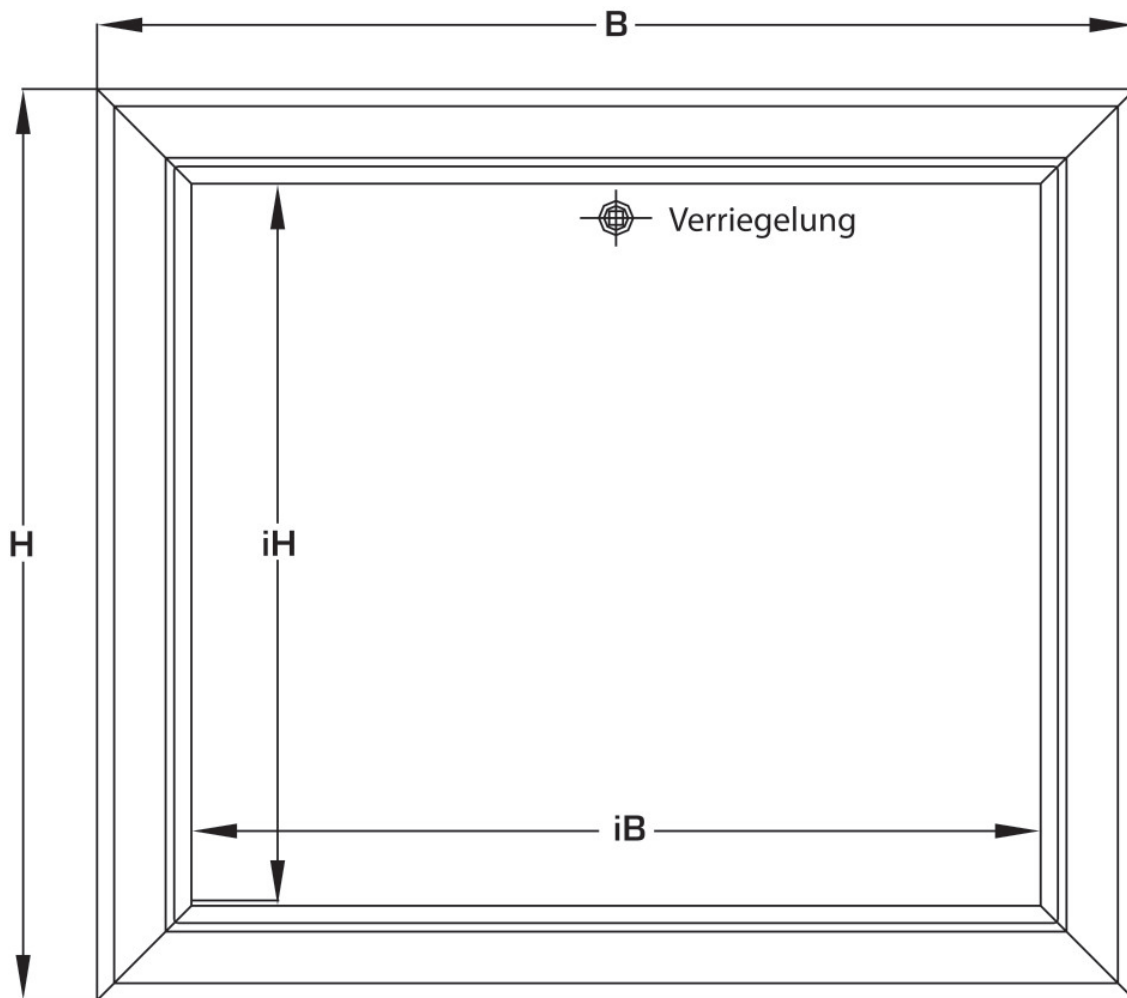

KELOX_{FB}

KM571 KELOX flush-mounted visible part Cylinder lock

1001004

Areas of application

?Sendzimir-galvanised lockable front door and frame, powder-coated, can be retrofitted with cylinder lock

Colour: White (RAL 9016)

Height: 530mm

Specifications

Product information

VPE1	1,00 KT1
weight	0,030 KGM
text	KELOX flush-mounted visible part
INTRNR	83014011
code	KM571

Symbolgrafik UP-Sichtteil

Symbolgrafik Sichtblende

Art. No	label
1001004	Cylinder lock