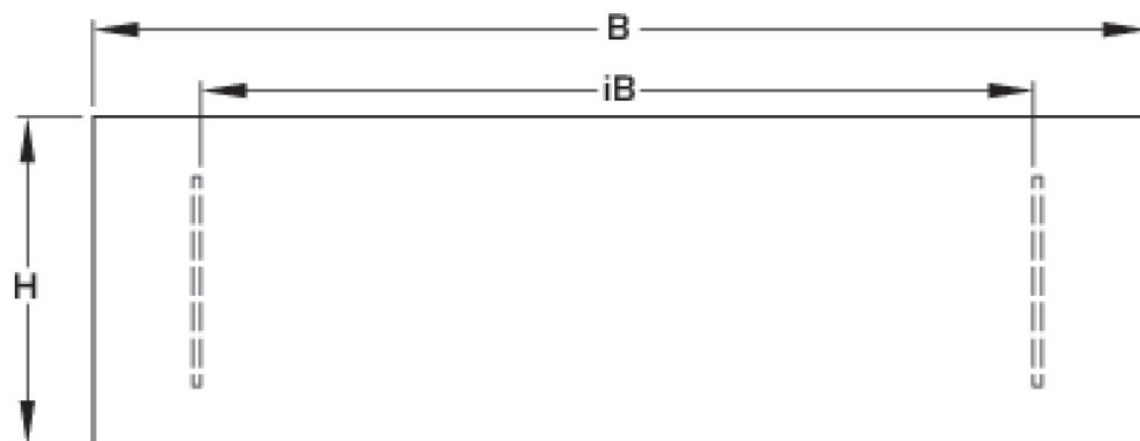

Height: 530mm

Screed modesty panel, powder-coated (RAL 9016)

Length: coordinated with cabinet length

Height: 135mm

Specifications

Article information

colour

Miscellaneous

Product information

text

KELOX UP visible part

Symbolgrafik UP-Sichtteil

Symbolgrafik Sichtblende

Art. No	label
1001004	Cylinder lock

KE KELIT GmbH

A 4020 Linz, Ignaz-Mayer-Straße 17, Austria, Europe