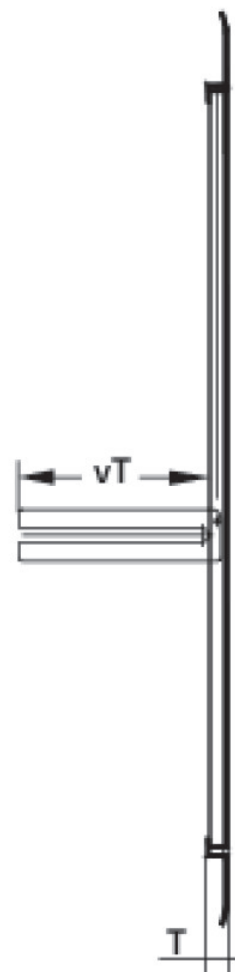

KELOX_{FB}

KELOX UP visible part Cylinder lock

1001004

Areas of application

Sendzimir-galvanised lockable front door and frame, powder-coated, can be retrofitted with cylinder lock

Colour: white (RAL 9016)

Height: 530mm

Screed modesty panel, powder-coated (RAL 9016)

Length: coordinated with cabinet length

Height: 135mm

Specifications

Article information

colour

Miscellaneous

Product information

text

KELOX UP visible part

Symbolgrafik UP-Sichtteil

Symbolgrafik Sichtblende

Art. No	label
1001004	Cylinder lock

KE KELIT GmbH

A 4020 Linz, Ignaz-Mayer-Straße 17, Austria, Europe