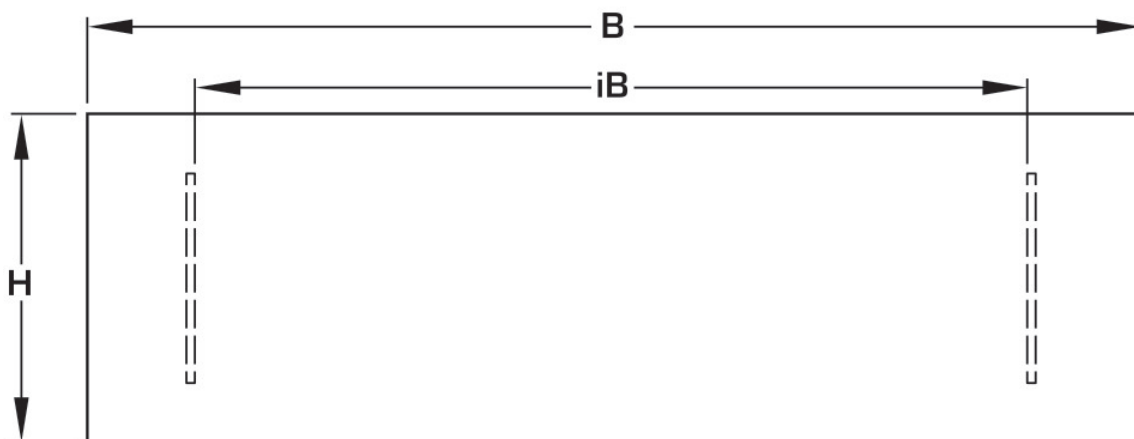

KELOX_{FB}

KM571 KELOX flush-mounted visible part Cylinder lock

1001004

Areas of application

?Sendzimir-galvanised lockable front door and frame, powder-coated, can be retrofitted with cylinder lock

Colour: White (RAL 9016)

Height: 530mm

Specifications

Product information

VPE1	1,00 KT1
weight	0,030 KGM
text	KELOX flush-mounted visible part
INTRNR	83014011
code	KM571

Symbolgrafik UP-Sichtteil

Symbolgrafik Sichtblende

Art. No	label
1001004	Cylinder lock