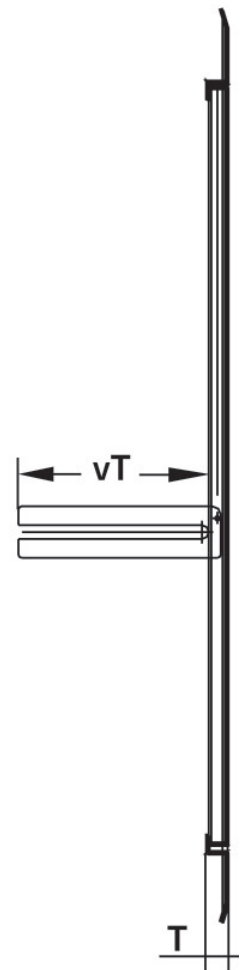

KELOX_{FB}

KM571 KELOX flush-mounted visible part Cylinder lock

1001004

Areas of application

?Sendzimir-galvanised lockable front door and frame, powder-coated, can be retrofitted with cylinder lock

Colour: White (RAL 9016)

Height: 530mm

Specifications

Product information

VPE1	1,00 KT1
weight	0,030 KGM
text	KELOX flush-mounted visible part
INTRNR	83014011
code	KM571

Symbolgrafik UP-Sichtteil

Symbolgrafik Sichtblende

Art. No	label
1001004	Cylinder lock