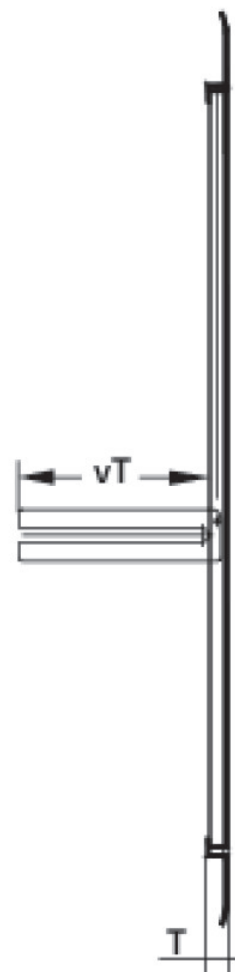

KELOX_{FB}

KELOX UP visible part Modesty panel 1-4/135

1001010

Areas of application

Sendzimir-galvanised lockable front door and frame, powder-coated, can be retrofitted with cylinder lock

Colour: white (RAL 9016)

Height: 530mm

Screed modesty panel, powder-coated (RAL 9016)

Length: coordinated with cabinet length

Height: 135mm

Specifications

Article information

colour

White

Product information

text

KELOX UP visible part

Symbolgrafik UP-Sichtteil

Symbolgrafik Sichtblende

Art. No	label
1001010	Modesty panel 1-4/135

KE KELIT GmbH
A 4020 Linz, Ignaz-Mayer-Straße 17, Austria, Europe
PHONE +43 (0) 50 779 **E-MAIL** office@kekelit.com
www.kekelit.com