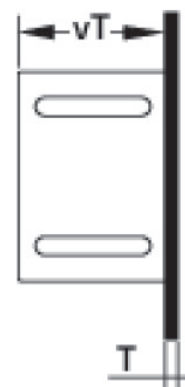

Height: 530mm

Screed modesty panel, powder-coated (RAL 9016)

Length: coordinated with cabinet length

Height: 135mm

Specifications

Article information

colour

White

Product information

text

KELOX UP visible part

Symbolgrafik UP-Sichtteil

Symbolgrafik Sichtblende

Art. No	label
1001010	Modesty panel 1-4/135

KE KELIT GmbH
A 4020 Linz, Ignaz-Mayer-Straße 17, Austria, Europe
PHONE +43 (0) 50 779 **E-MAIL** office@kekelit.com
www.kekelit.com