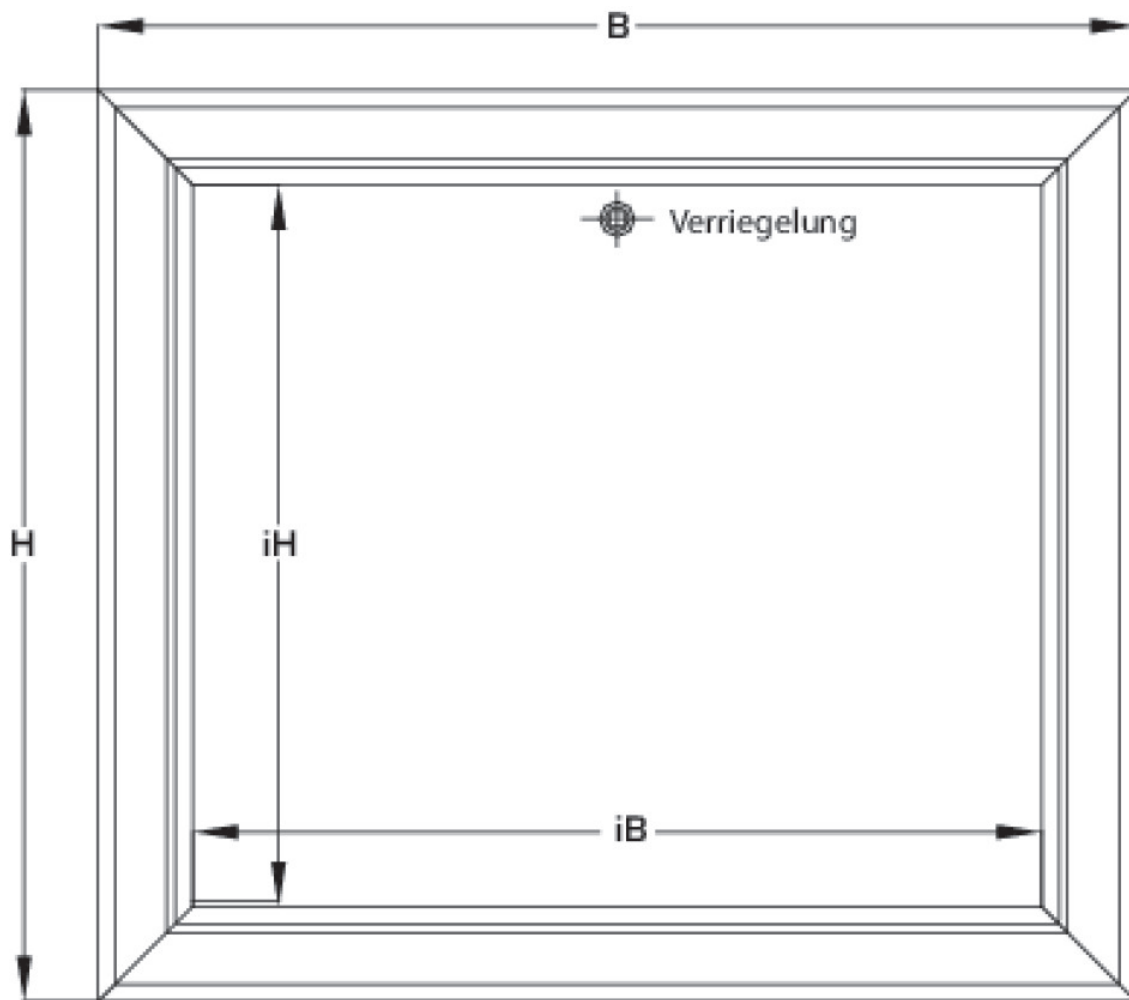

Height: 530mm

Screed modesty panel, powder-coated (RAL 9016)

Length: coordinated with cabinet length

Height: 135mm

Specifications

Article information

colour

White

Product information

text

KELOX UP visible part

Symbolgrafik UP-Sichtteil

Symbolgrafik Sichtblende

Art. No	label
1001010	Modesty panel 1-4/135

KE KELIT GmbH
A 4020 Linz, Ignaz-Mayer-Straße 17, Austria, Europe
PHONE +43 (0) 50 779 **E-MAIL** office@kekelit.com
www.kekelit.com