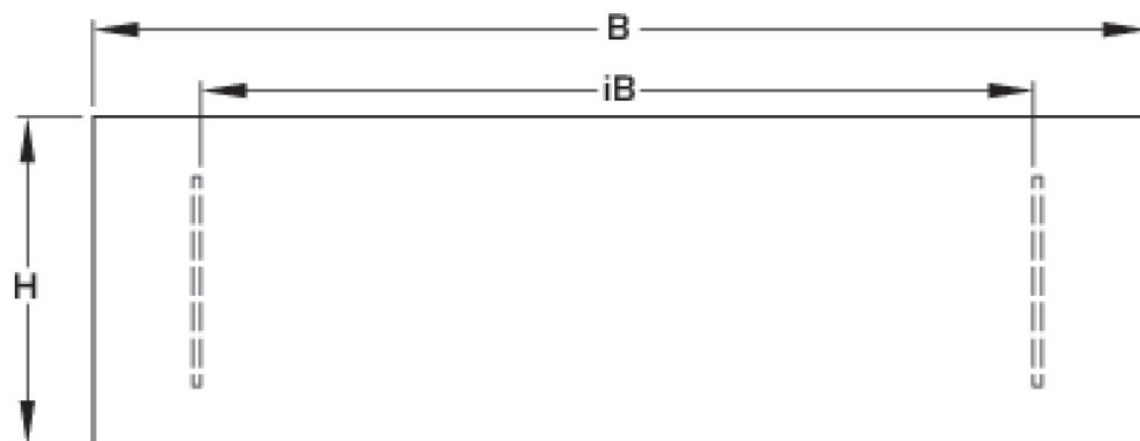

Height: 530mm

Screed modesty panel, powder-coated (RAL 9016)

Length: coordinated with cabinet length

Height: 135mm

Specifications

Article information

colour

White

Product information

text

KELOX UP visible part

Symbolgrafik UP-Sichtteil

Symbolgrafik Sichtblende

Art. No	label
1001010	Modesty panel 1-4/135

KE KELIT GmbH
A 4020 Linz, Ignaz-Mayer-Straße 17, Austria, Europe
PHONE +43 (0) 50 779 **E-MAIL** office@kekelit.com
www.kekelit.com