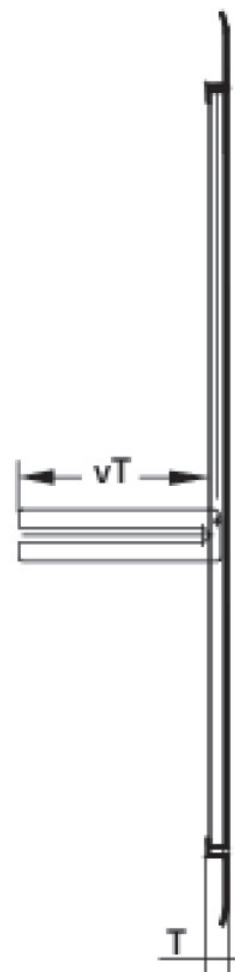

KELOX_{FB}

KELOX UP visible part Modesty panel 5-8/135

1001007

Areas of application

Sendzimir-galvanised lockable front door and frame, powder-coated, can be retrofitted with cylinder lock

Colour: white (RAL 9016)

Height: 530mm

Screed modesty panel, powder-coated (RAL 9016)

Length: coordinated with cabinet length

Height: 135mm

Specifications

Article information

colour

White

Product information

text

KELOX UP visible part

Symbolgrafik UP-Sichtteil

Symbolgrafik Sichtblende

Art. No	label
1001007	Modesty panel 5-8/135

KE KELIT GmbH

A 4020 Linz, Ignaz-Mayer-Straße 17, Austria, Europe