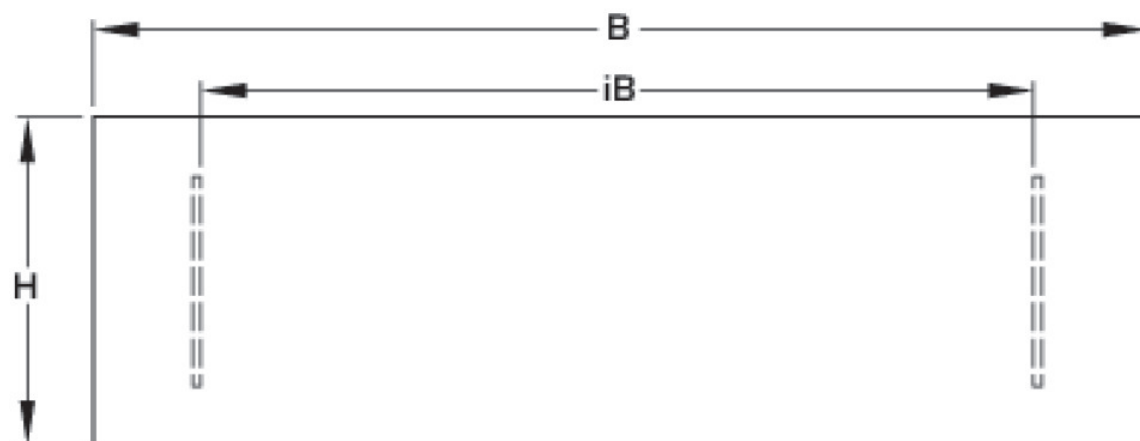

Height: 530mm

Screed modesty panel, powder-coated (RAL 9016)

Length: coordinated with cabinet length

Height: 135mm

Specifications

Article information

colour

White

Product information

text

KELOX UP visible part

Symbolgrafik UP-Sichtteil

Symbolgrafik Sichtblende

Art. No	label
1001007	Modesty panel 5-8/135

KE KELIT GmbH

A 4020 Linz, Ignaz-Mayer-Straße 17, Austria, Europe