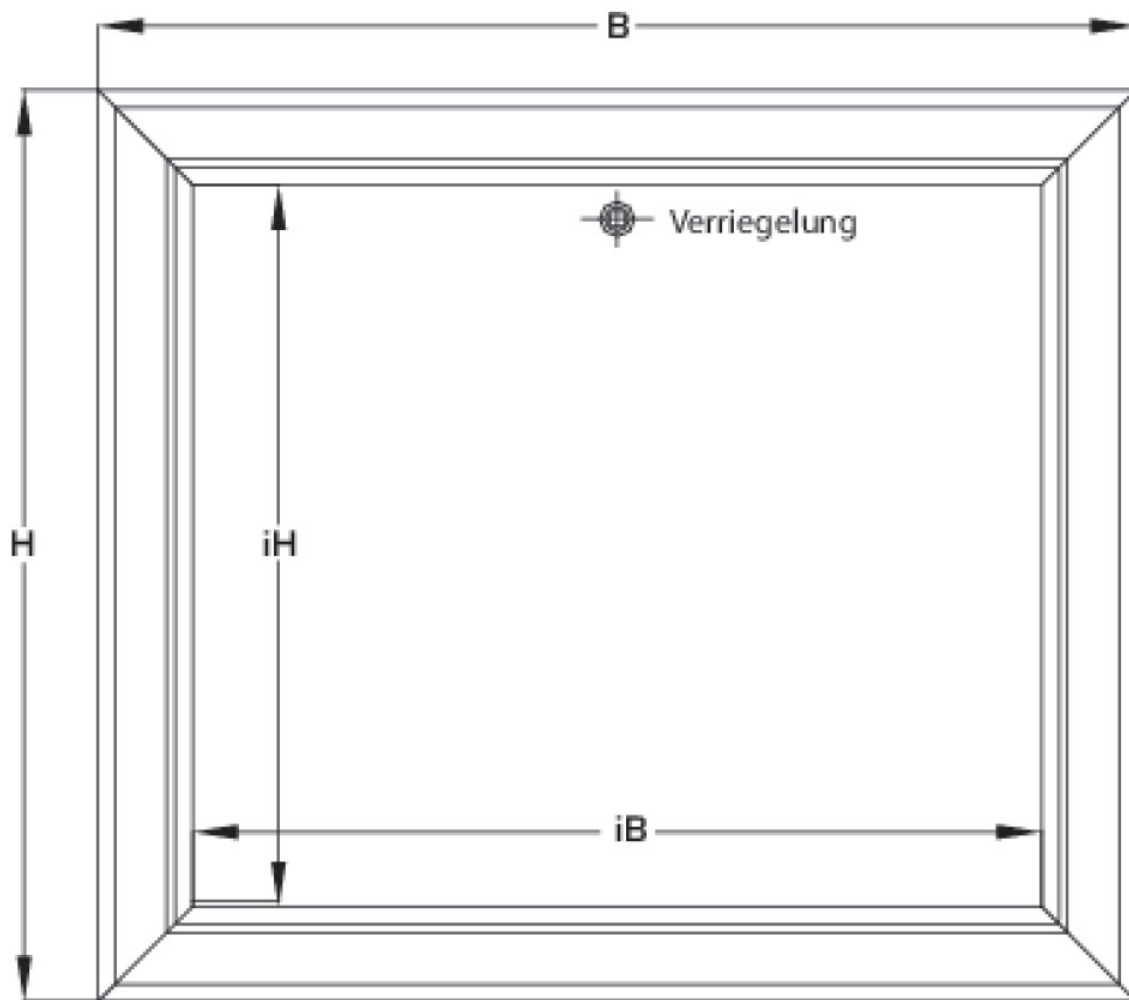

Height: 530mm

Screed modesty panel, powder-coated (RAL 9016)

Length: coordinated with cabinet length

Height: 135mm

Specifications

Article information

colour

White

Product information

text

KELOX UP visible part

Symbolgrafik UP-Sichtteil

Symbolgrafik Sichtblende

Art. No	label
1001007	Modesty panel 5-8/135

KE KELIT GmbH

A 4020 Linz, Ignaz-Mayer-Straße 17, Austria, Europe