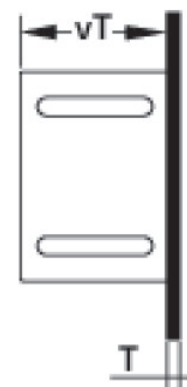

Height: 530mm

Screed modesty panel, powder-coated (RAL 9016)

Length: coordinated with cabinet length

Height: 135mm

Specifications

Product information

text

KELOX UP visible part

Symbolgrafik UP-Sichtteil

Symbolgrafik Sichtblende

Art. No	label
1001008	Modesty panel 9-12/135

KE KELIT GmbH
A 4020 Linz, Ignaz-Mayer-Straße 17, Austria, Europe
PHONE +43 (0) 50 779 **E-MAIL** office@kekelit.com
www.kekelit.com