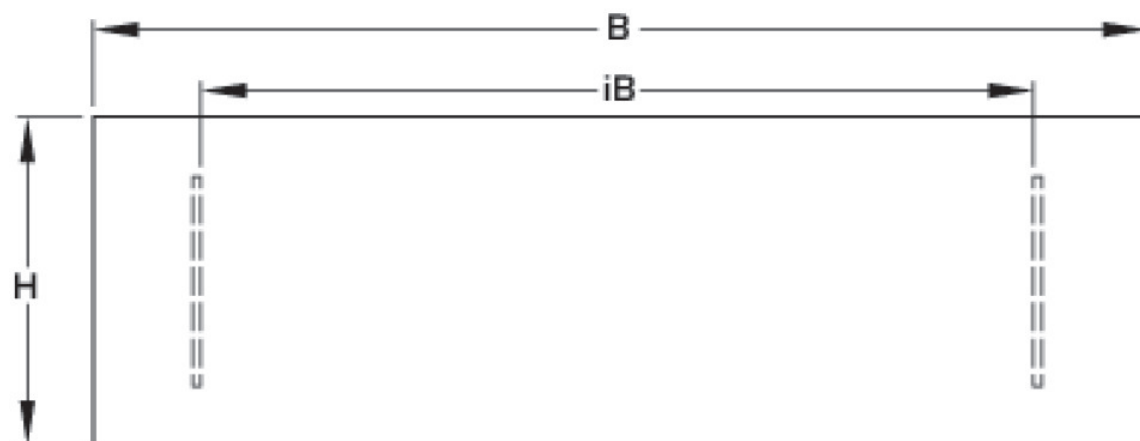

Symbolgrafik Sichtblende