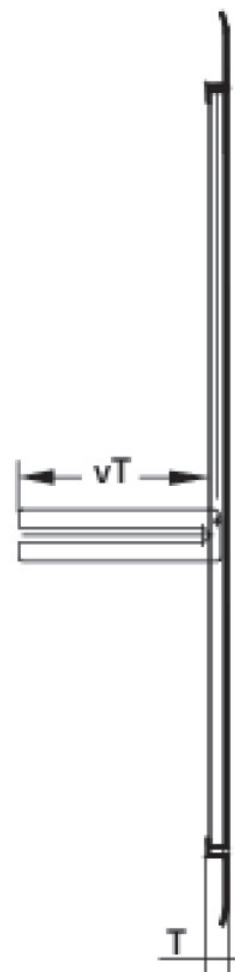

KELOX_{FB}

KELOX UP visible part Modesty panel 9-12/135

1001008

Areas of application

Sendzimir-galvanised lockable front door and frame, powder-coated, can be retrofitted with cylinder lock

Colour: white (RAL 9016)

Height: 530mm

Screed modesty panel, powder-coated (RAL 9016)

Length: coordinated with cabinet length

Height: 135mm

Specifications

Product information

text

KELOX UP visible part

Symbolgrafik UP-Sichtteil

Symbolgrafik Sichtblende

Art. No	label
1001008	Modesty panel 9-12/135

KE KELIT GmbH
A 4020 Linz, Ignaz-Mayer-Straße 17, Austria, Europe
PHONE +43 (0) 50 779 **E-MAIL** office@kekelit.com
www.kekelit.com