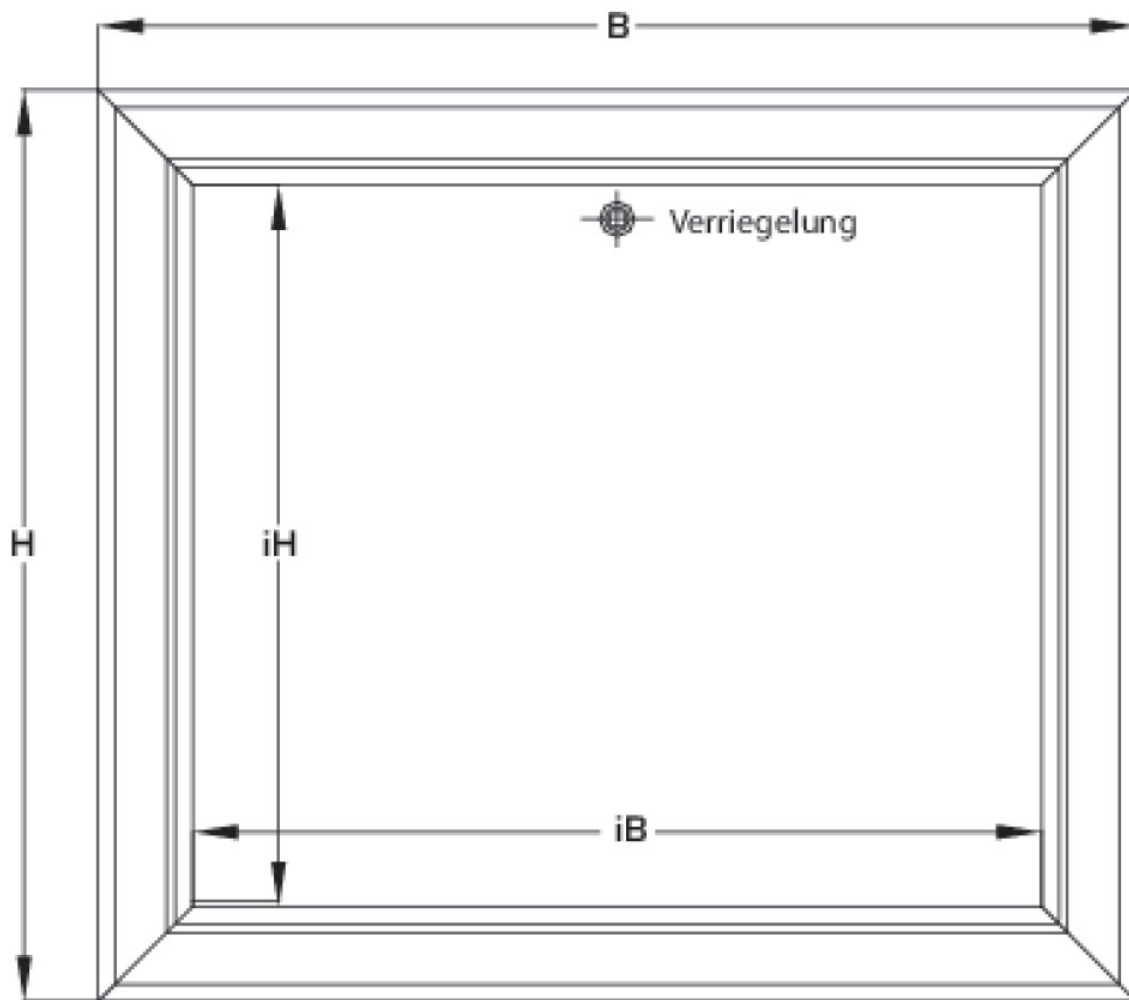

Height: 530mm

Screed modesty panel, powder-coated (RAL 9016)

Length: coordinated with cabinet length

Height: 135mm

Specifications

Product information

text

KELOX UP visible part

Symbolgrafik UP-Sichtteil

Symbolgrafik Sichtblende

Art. No	label
1001008	Modesty panel 9-12/135

KE KELIT GmbH
A 4020 Linz, Ignaz-Mayer-Straße 17, Austria, Europe
PHONE +43 (0) 50 779 **E-MAIL** office@kekelit.com
www.kekelit.com