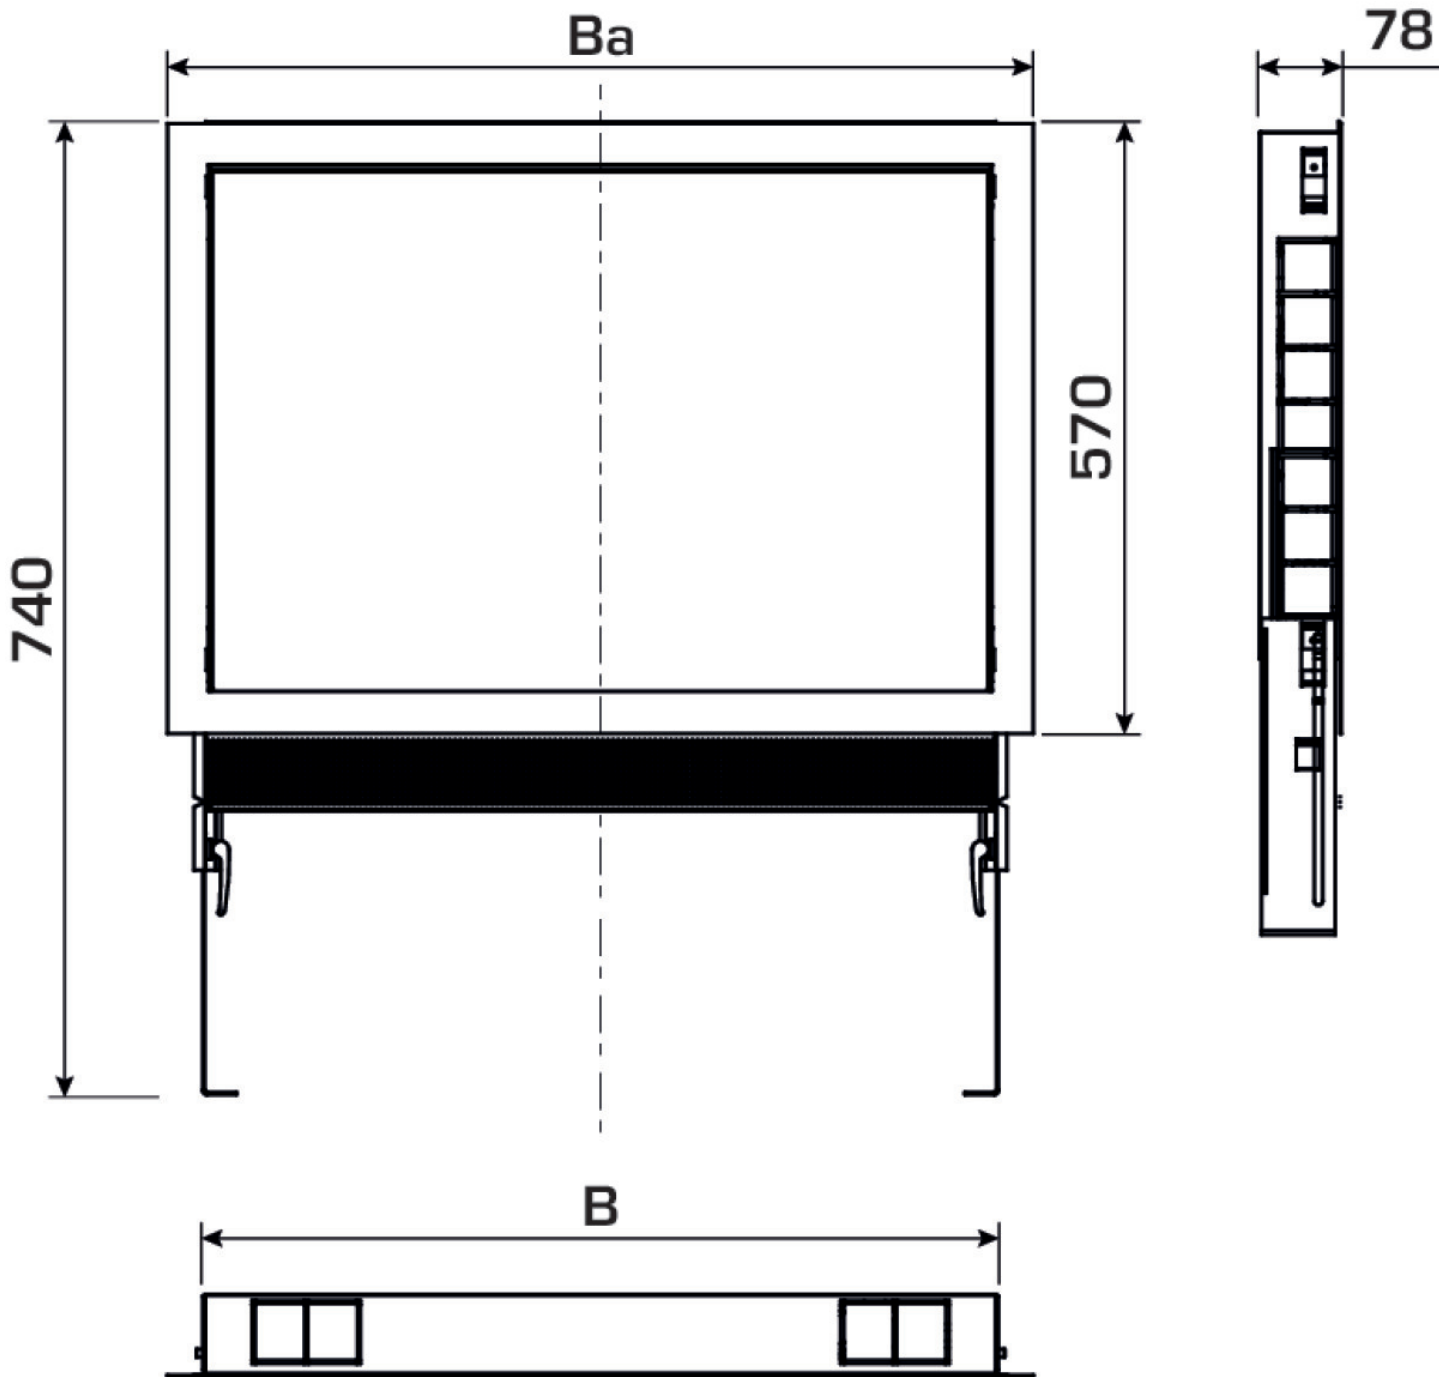

KELOX_{FB}

KELOX manifold cabinet with metal cover 1-3 L: 400mm SET

9003100

Areas of application

Galvanised universal steel housing (1mm); can be connected from below or at the side, height-adjustable with special length up to 32cm raised floor, plaster trim element below cabinet, including plaster net and plaster protection for inside the cabinet protruding on the plaster trim element, including manifold brackets, galvanised lockable front doors and frame, powder-coated.

Space for straight or 90° connection sets KM593E as well as KM591E elbow. Number of manifold outlets matched to KMU590E, KMP590E, KMP590Z and KMP590D FB manifolds!

Colour: white (RAL 9016)

Cabinet depth: 75mm

www.kekelit.com

Optional modesty panel, white as later replacement for plaster trim element, height, 85mm

Installation depth: 630mm above finished floor

KE KELIT GmbH

A 4020 Linz, Ignaz-Mayer-Straße 17, Austria, Europe

PHONE +43 (0) 50 779 **E-MAIL** office@kekelit.com

www.kekelit.com

Specifications

Product information

text

KELOX manifold cabinet with metal cover

| Art. No | label |
|---------|------------------|
| 9003100 | 1-3 L: 400mm SET |