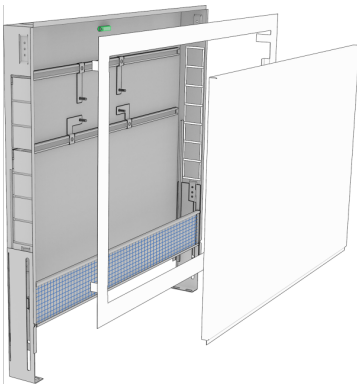

KELOX_{FB}

KELOX manifold cabinet with metal cover 1-3 L: 400mm SET

9003100

Areas of application

Galvanised universal steel housing (1mm); can be connected from below or at the side, height-adjustable with special length up to 32cm raised floor, plaster trim element below cabinet, including plaster net and plaster protection for inside the cabinet protruding on the plaster trim element, including manifold brackets, galvanised lockable front doors and frame, powder-coated.

Space for straight or 90° connection sets KM593E as well as KM591E elbow. Number of manifold outlets matched to KMU590E, KMP590E, KMP590Z and KMP590D FB manifolds!

Colour: white (RAL 9016)

Cabinet depth: 75mm

www.kekelit.com

Optional modesty panel, white as later replacement for plaster trim element, height, 85mm

Installation depth: 630mm above finished floor

KE KELIT GmbH

A 4020 Linz, Ignaz-Mayer-Straße 17, Austria, Europe