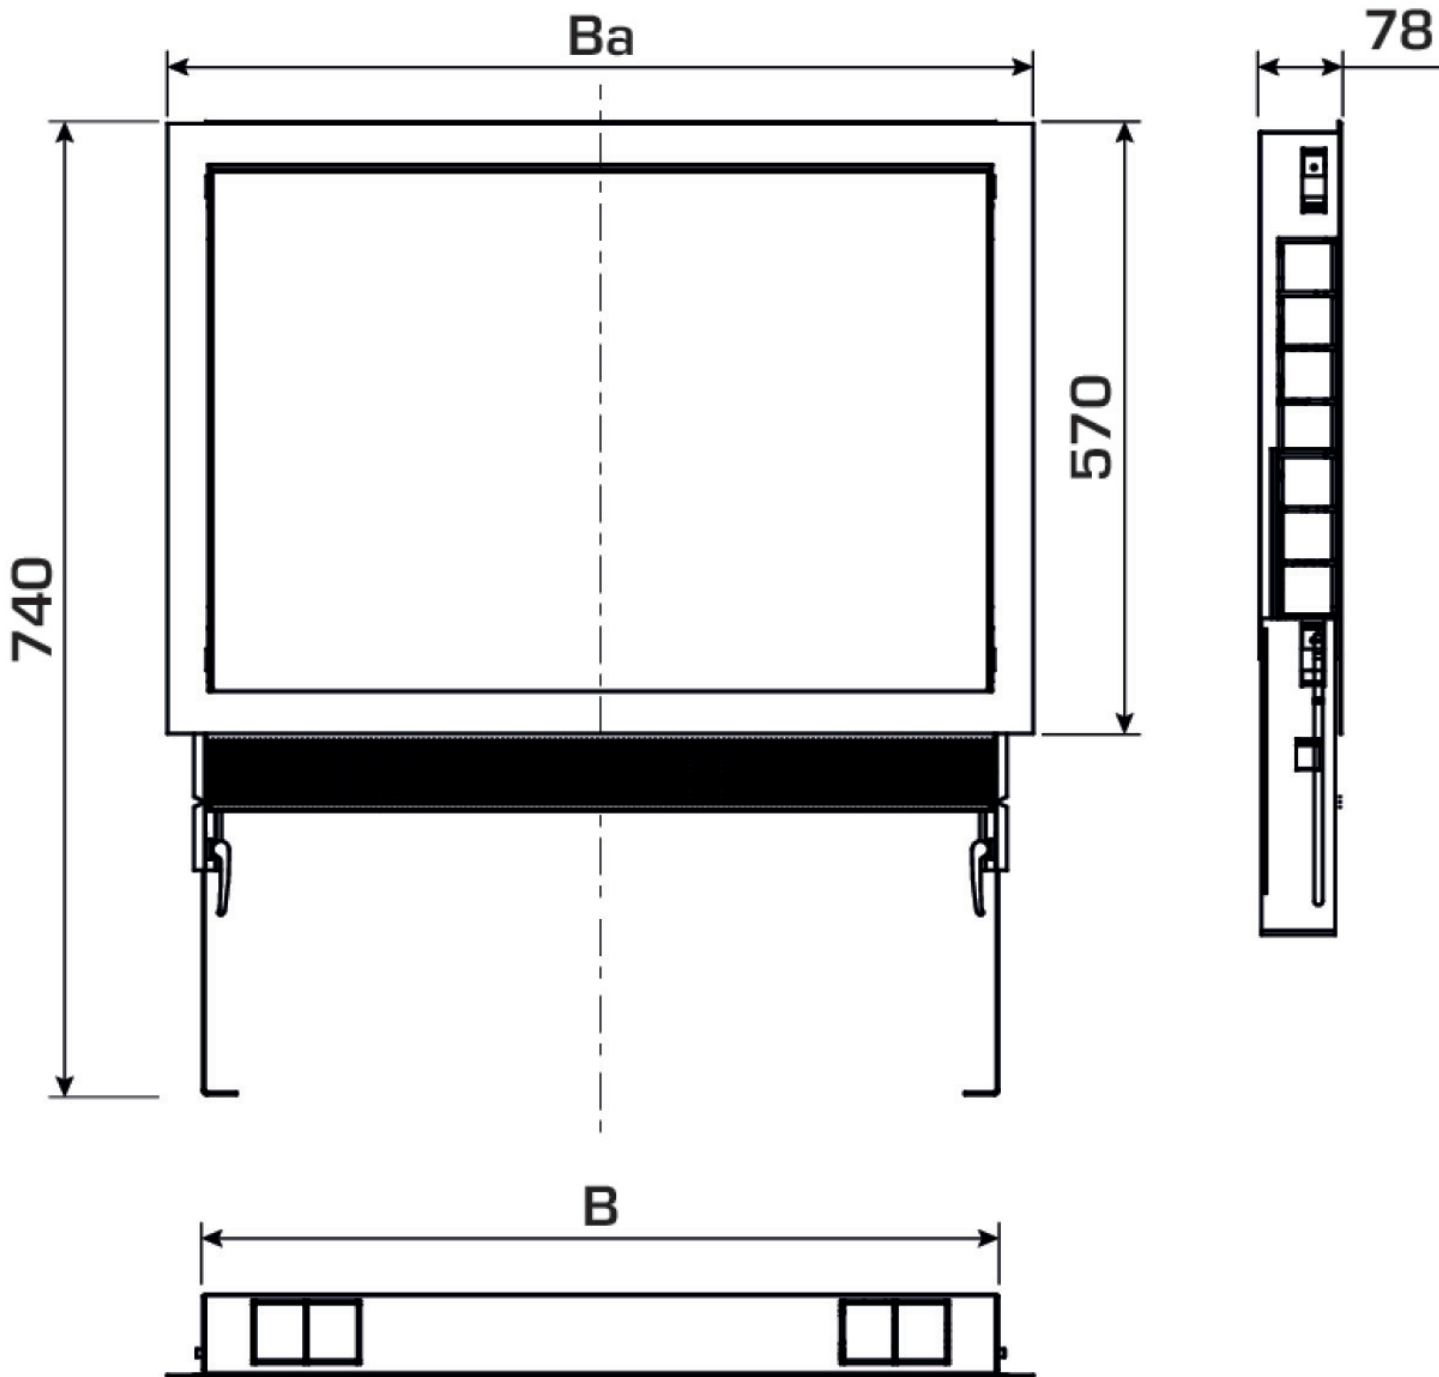

KELOX_{FB}

KELOX manifold cabinet with metal cover 5-8 L: 750mm SET

9003300

Areas of application

Galvanised universal steel housing (1mm); can be connected from below or at the side, height-adjustable with special length up to 32cm raised floor, plaster trim element below cabinet, including plaster net and plaster protection for inside the cabinet protruding on the plaster trim element, including manifold brackets, galvanised lockable front doors and frame, powder-coated.

Space for straight or 90° connection sets KM593E as well as KM591E elbow. Number of manifold outlets matched to KMU590E, KMP590E, KMP590Z and KMP590D FB manifolds!

Colour: white (RAL 9016)

Cabinet depth: 75mm

Optional stacking frame to increase installation depth by 70mm for compatibility with KU590E too

Optional modesty panel, white as later replacement for plaster trim element, height, 85mm

Installation depth: 630mm above finished floor

Art. No

label

9003300

5-8 L: 750mm SET