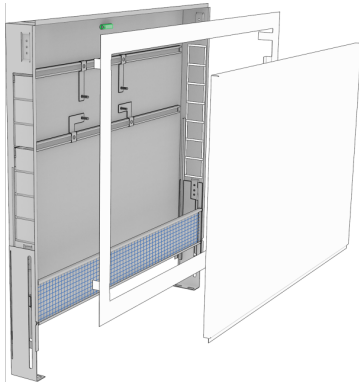

KELOX_{FB}

KELOX manifold cabinet with metal cover 5-8 L: 750mm SET

9003300

Areas of application

Galvanised universal steel housing (1mm); can be connected from below or at the side, height-adjustable with special length up to 32cm raised floor, plaster trim element below cabinet, including plaster net and plaster protection for inside the cabinet protruding on the plaster trim element, including manifold brackets, galvanised lockable front doors and frame, powder-coated.

Space for straight or 90° connection sets KM593E as well as KM591E elbow. Number of manifold outlets matched to KMU590E, KMP590E, KMP590Z and KMP590D FB manifolds!

Colour: white (RAL 9016)

Cabinet depth: 75mm

Optional stacking frame to increase installation depth by 70mm for compatibility with KU590E too

Optional modesty panel, white as later replacement for plaster trim element, height, 85mm

Installation depth: 630mm above finished floor