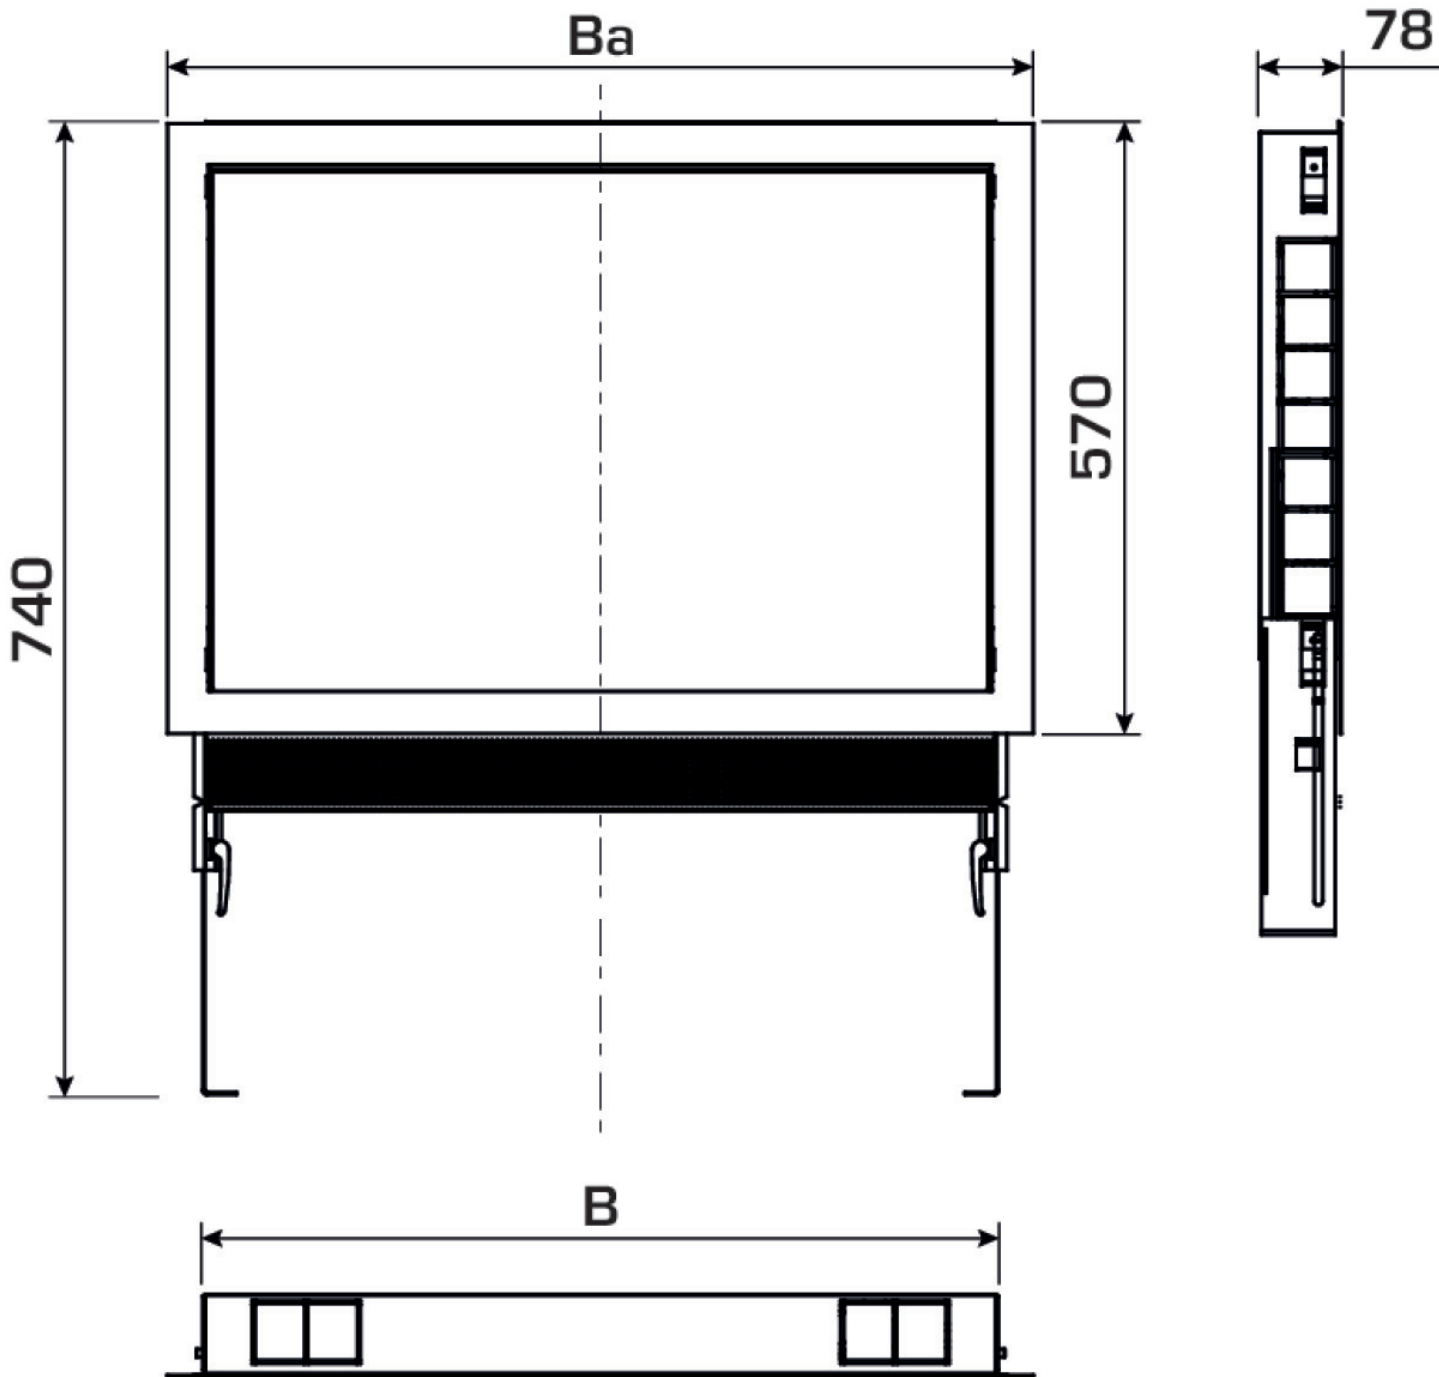

Art. No	label
9003400	9-12 L: 1070mm SET

KE KELIT GmbH
A 4020 Linz, Ignaz-Mayer-Straße 17, Austria, Europe
PHONE +43 (0) 50 779 **E-MAIL** office@kekelit.com
www.kekelit.com