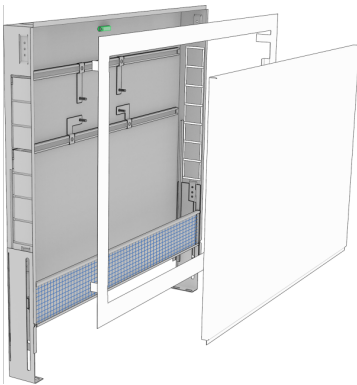

# KELOX<sub>FB</sub>

KELOX manifold cabinet with metal cover 9-12 L:  
1070mm SET

9003400

## Areas of application

Galvanised universal steel housing (1mm); can be connected from below or at the side, height-adjustable with special length up to 32cm raised floor, plaster trim element below cabinet, including plaster net and plaster protection for inside the cabinet protruding on the plaster trim element, including manifold brackets, galvanised lockable front doors and frame, powder-coated.

Space for straight or 90° connection sets KM593E as well as KM591E elbow. Number of manifold outlets matched to KMU590E, KMP590E, KMP590Z and KMP590D FB manifolds!

Colour: white (RAL 9016)

Cabinet depth: 75mm

Optional stacking frame to increase installation depth by 70mm for compatibility with KU590E too

Optional modesty panel, white as later replacement for plaster trim element, height, 85mm

Installation depth: 630mm above finished floor