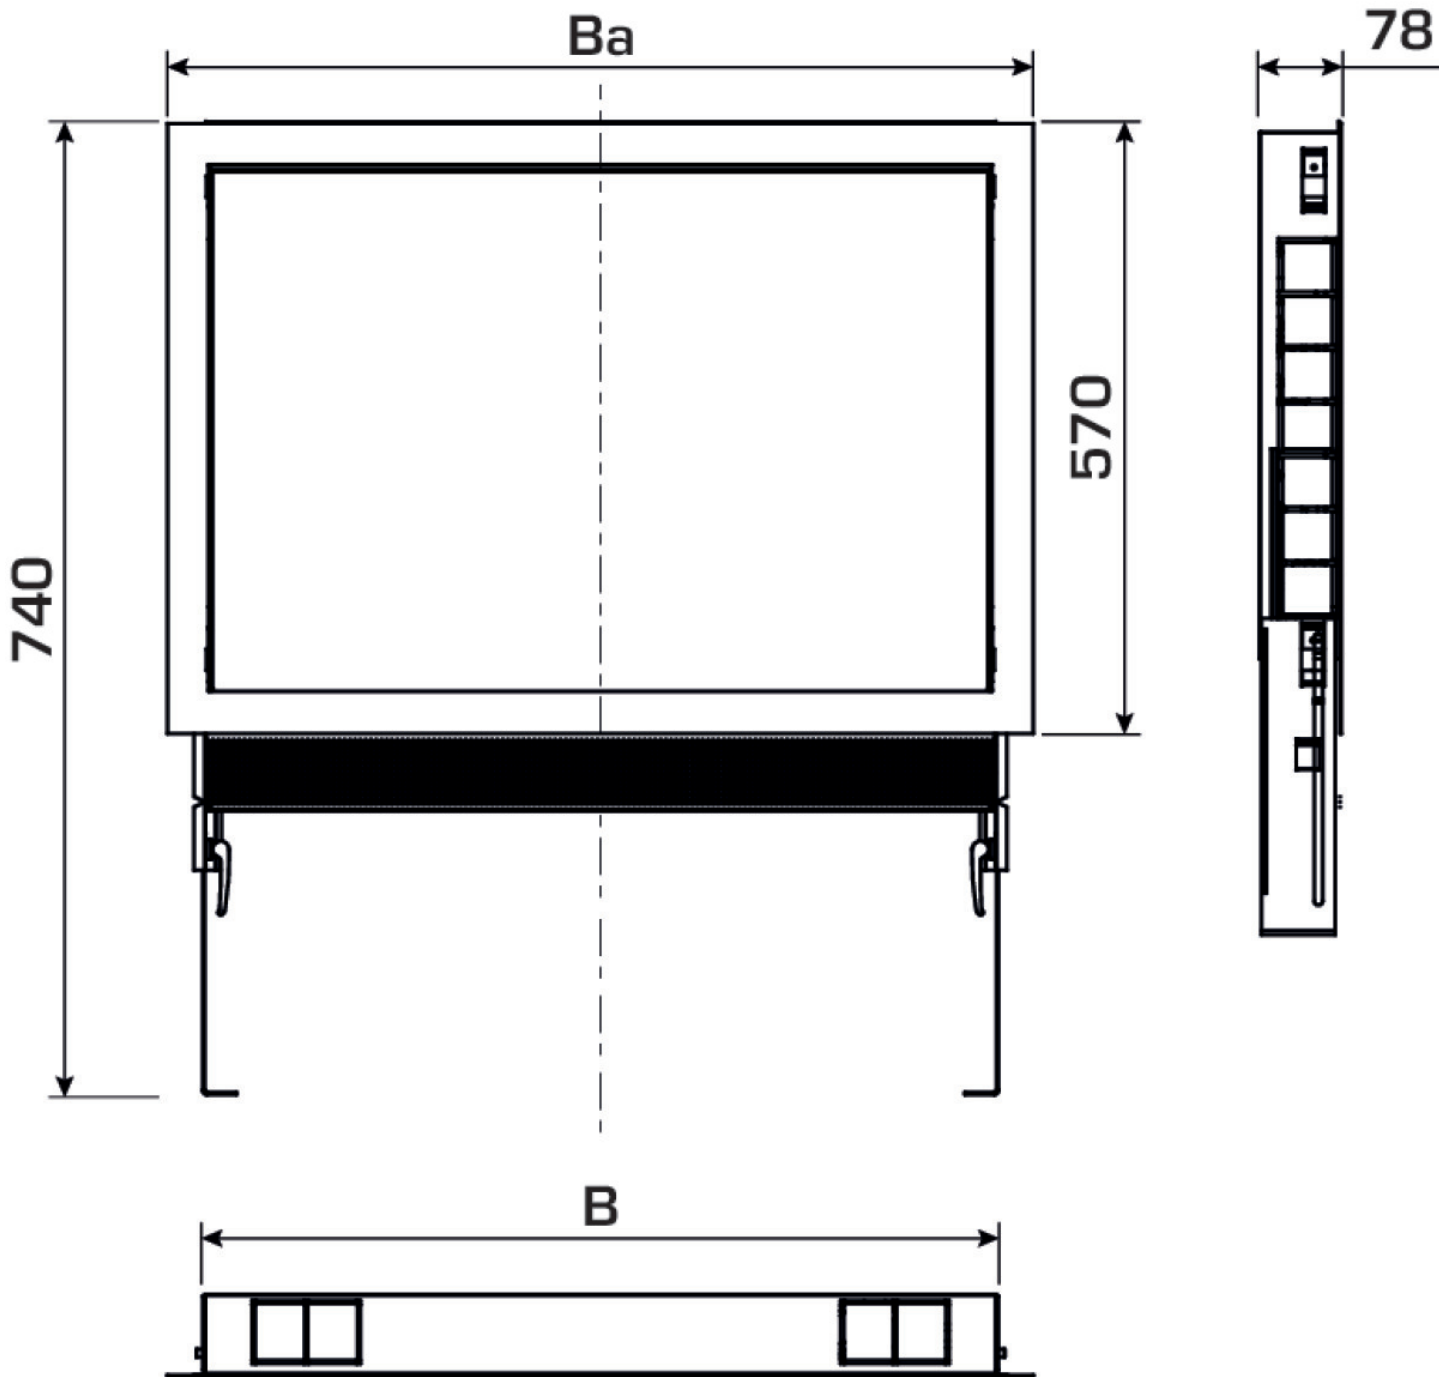

KELOX_{FB}

KELOX manifold cabinet with metal cover 13-15
L: 1350mm SET

9003500

Areas of application

Galvanised universal steel housing (1mm); can be connected from below or at the side, height-adjustable with special length up to 32cm raised floor, plaster trim element below cabinet, including plaster net and plaster protection for inside the cabinet protruding on the plaster trim element, including manifold brackets, galvanised lockable front doors and frame, powder-coated.

Space for straight or 90° connection sets KM593E as well as KM591E elbow. Number of manifold outlets matched to KMU590E, KMP590E, KMP590Z and KMP590D FB manifolds!

Colour: white (RAL 9016)

Cabinet depth: 75mm

www.kekelit.com

Optional modesty panel, white as later replacement for plaster trim element, height, 85mm

Installation depth: 630mm above finished floor

KE KELIT GmbH

A 4020 Linz, Ignaz-Mayer-Straße 17, Austria, Europe

PHONE +43 (0) 50 779 **E-MAIL** office@kekelit.com

www.kekelit.com

Specifications

Product information

text

KELOX manifold cabinet with metal cover

Art. No	label
9003500	13-15 L: 1350mm SET

KE KELIT GmbH
 A 4020 Linz, Ignaz-Mayer-Straße 17, Austria, Europe
PHONE +43 (0) 50 779 **E-MAIL** office@kekelit.com
www.kekelit.com