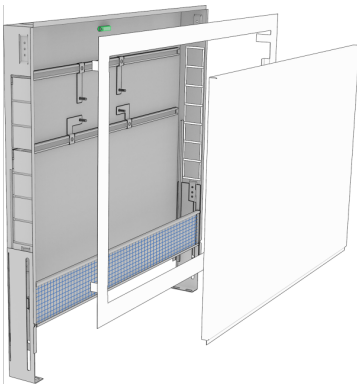

KELOX_{FB}

KELOX manifold cabinet with metal cover 13-15
L: 1350mm SET

9003500

Areas of application

Galvanised universal steel housing (1mm); can be connected from below or at the side, height-adjustable with special length up to 32cm raised floor, plaster trim element below cabinet, including plaster net and plaster protection for inside the cabinet protruding on the plaster trim element, including manifold brackets, galvanised lockable front doors and frame, powder-coated.

Space for straight or 90° connection sets KM593E as well as KM591E elbow. Number of manifold outlets matched to KMU590E, KMP590E, KMP590Z and KMP590D FB manifolds!

Colour: white (RAL 9016)

Cabinet depth: 75mm

www.kekelit.com

Optional modesty panel, white as later replacement for plaster trim element, height, 85mm

Installation depth: 630mm above finished floor

KE KELIT GmbH

A 4020 Linz, Ignaz-Mayer-Straße 17, Austria, Europe