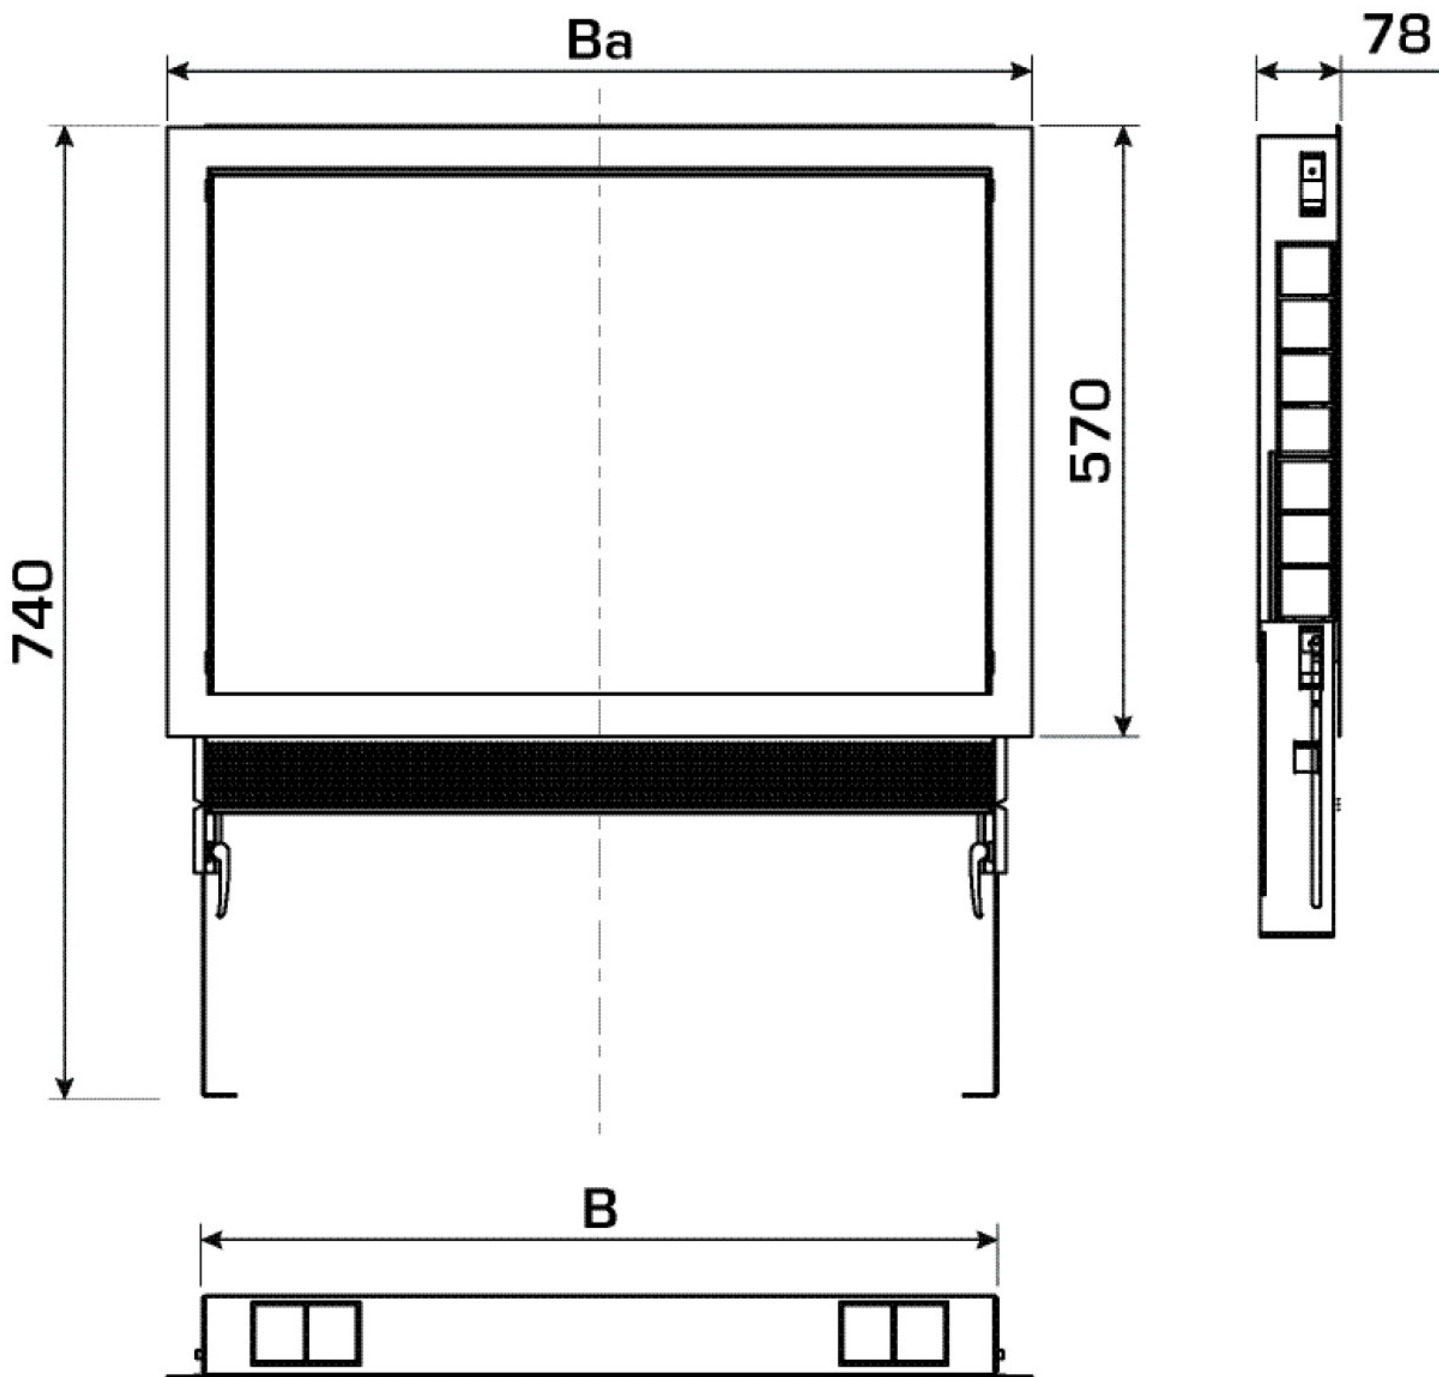

## KM576AR KELOX manifold cabinet stacking frame 5-8 L:750

9003310

### Areas of application

Stacking frame for KM576 KELOX distribution cabinet with metal cover to increase the installation depth by 70mm.

This means it is also compatible with KU590E.

## Article information

**colour** 9010

## Product information

**VPE1** 1,00 KT1

**weight** 4,610 KGM

**text** KELOX manifold cabinet stacking frame

**INTRNR** 84818099

**code** KM576AR

Art. No	label	t mm
9003310	5-8 L:750	70