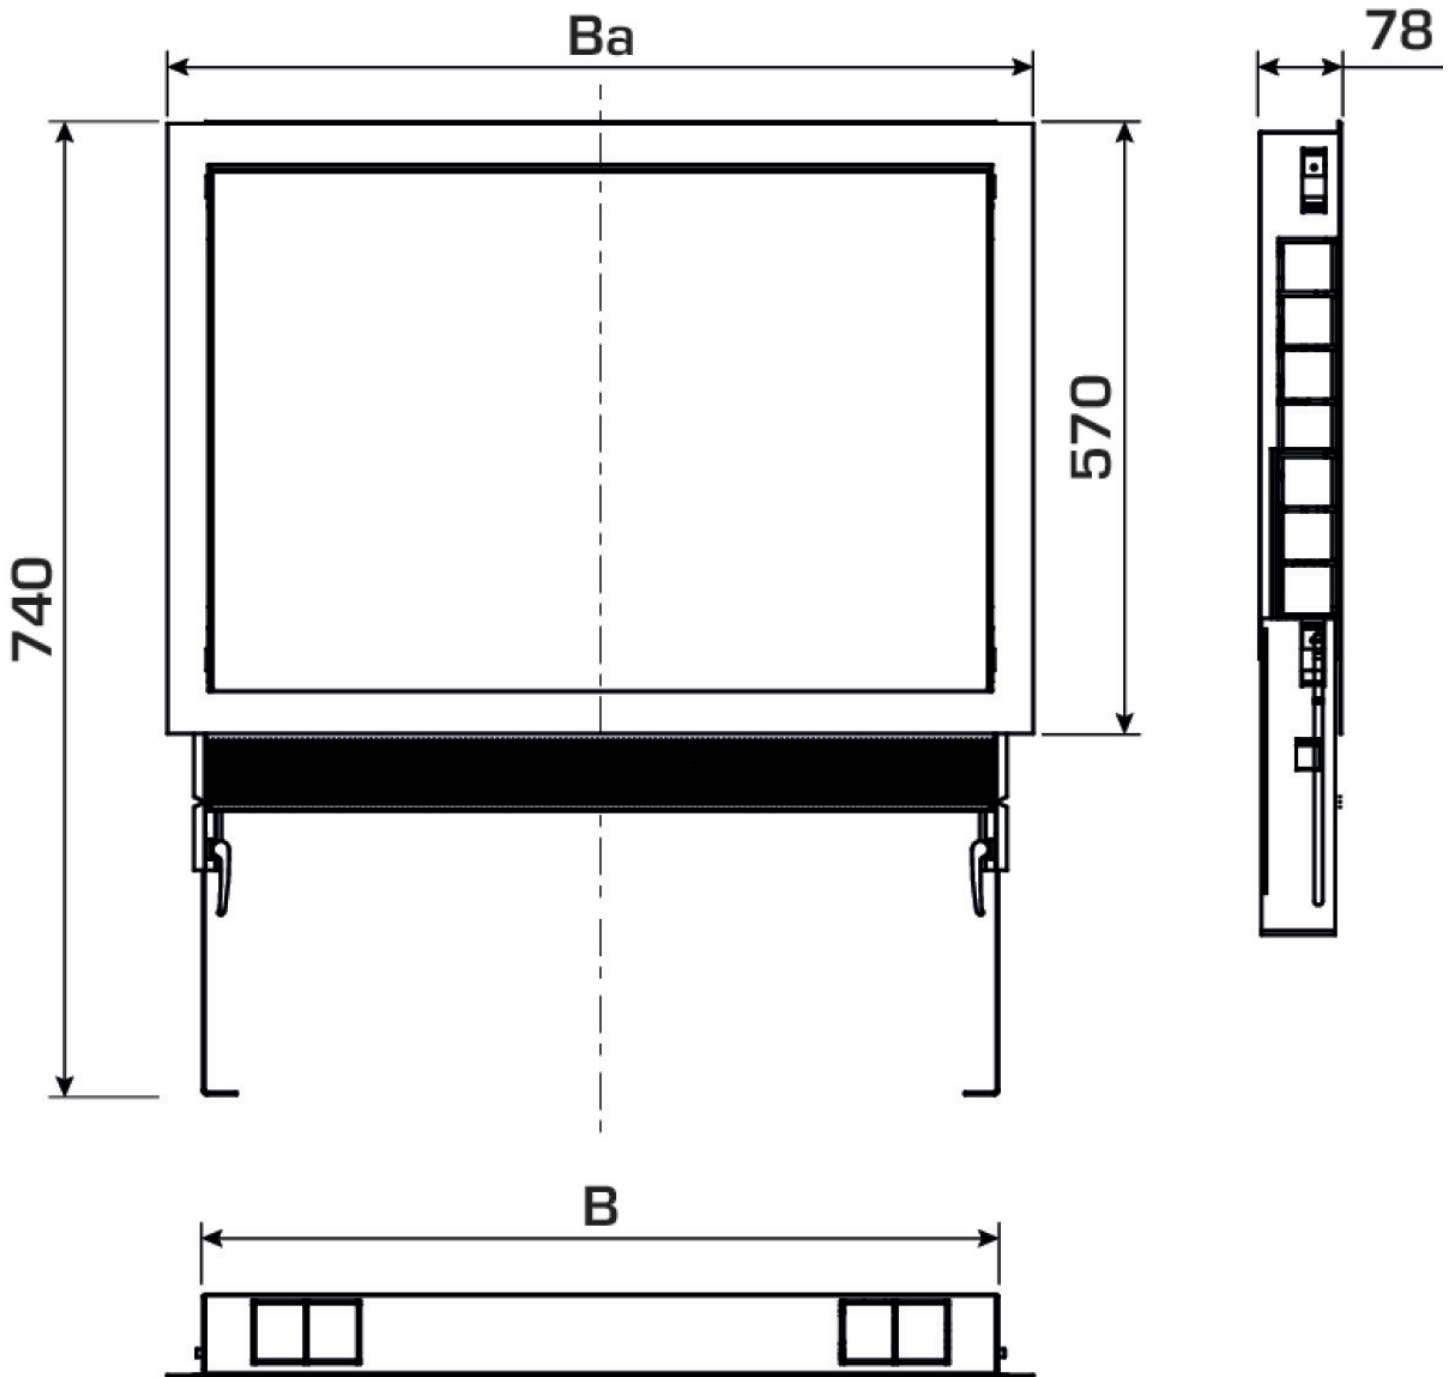

Art. No	label
9003510	Stacking frame 13-15

KE KELIT GmbH
A 4020 Linz, Ignaz-Mayer-Straße 17, Austria, Europe
PHONE +43 (0) 50 779 **E-MAIL** office@kekelit.com
www.kekelit.com