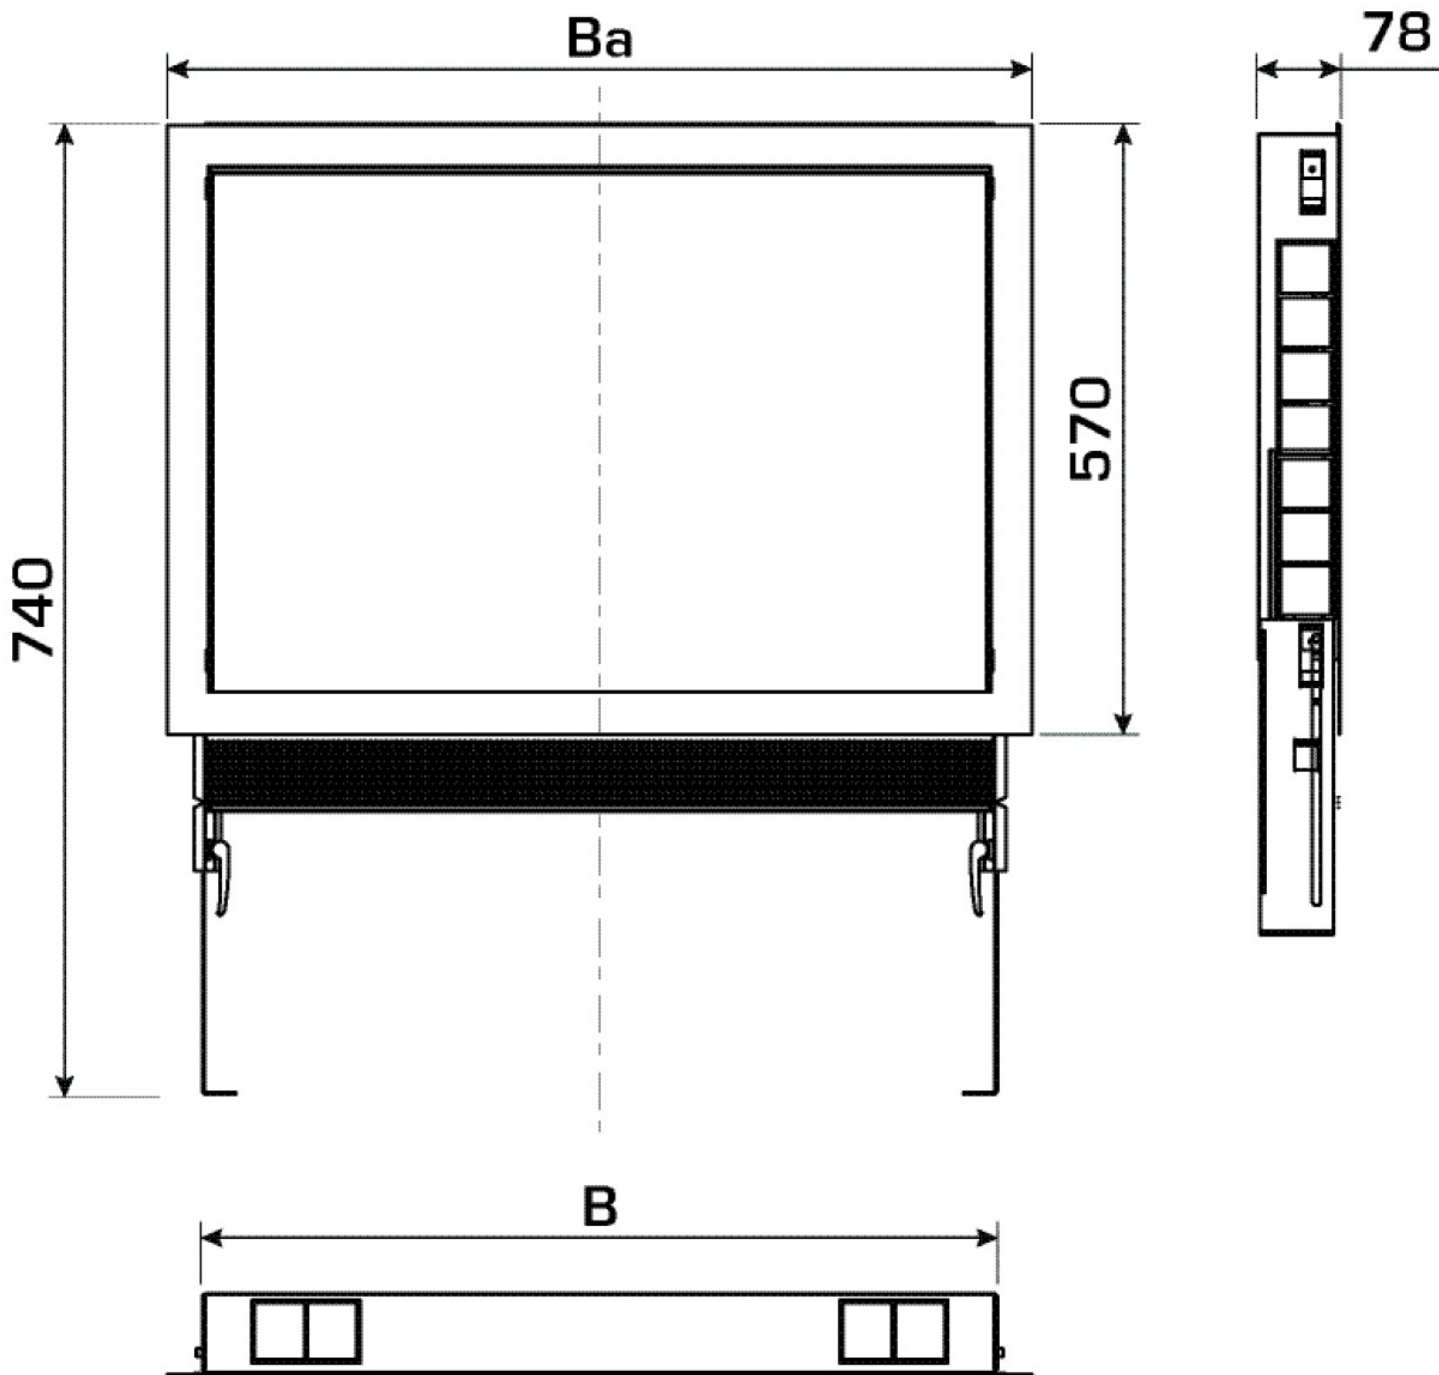

# KELOX<sub>FB</sub>

KM576SB KELOX manifold cabinet modesty panel for plaster trim 1-2/70

9003120

## Areas of application

Optional modesty panel in white for KM576 KELOX distribution cabinet with metal cover as replace for the plaster trim element for retrofitting, height 85mm

## Article information

**colour** 9010

## Product information

**VPE1** 1,00 KT1

**weight** 0,900 KGM

**text** KELOX manifold cabinet modesty panel for plaster trim

**INTRNR** 84818099

**code** KM576SB

Art. No	label
9003120	1-2/70