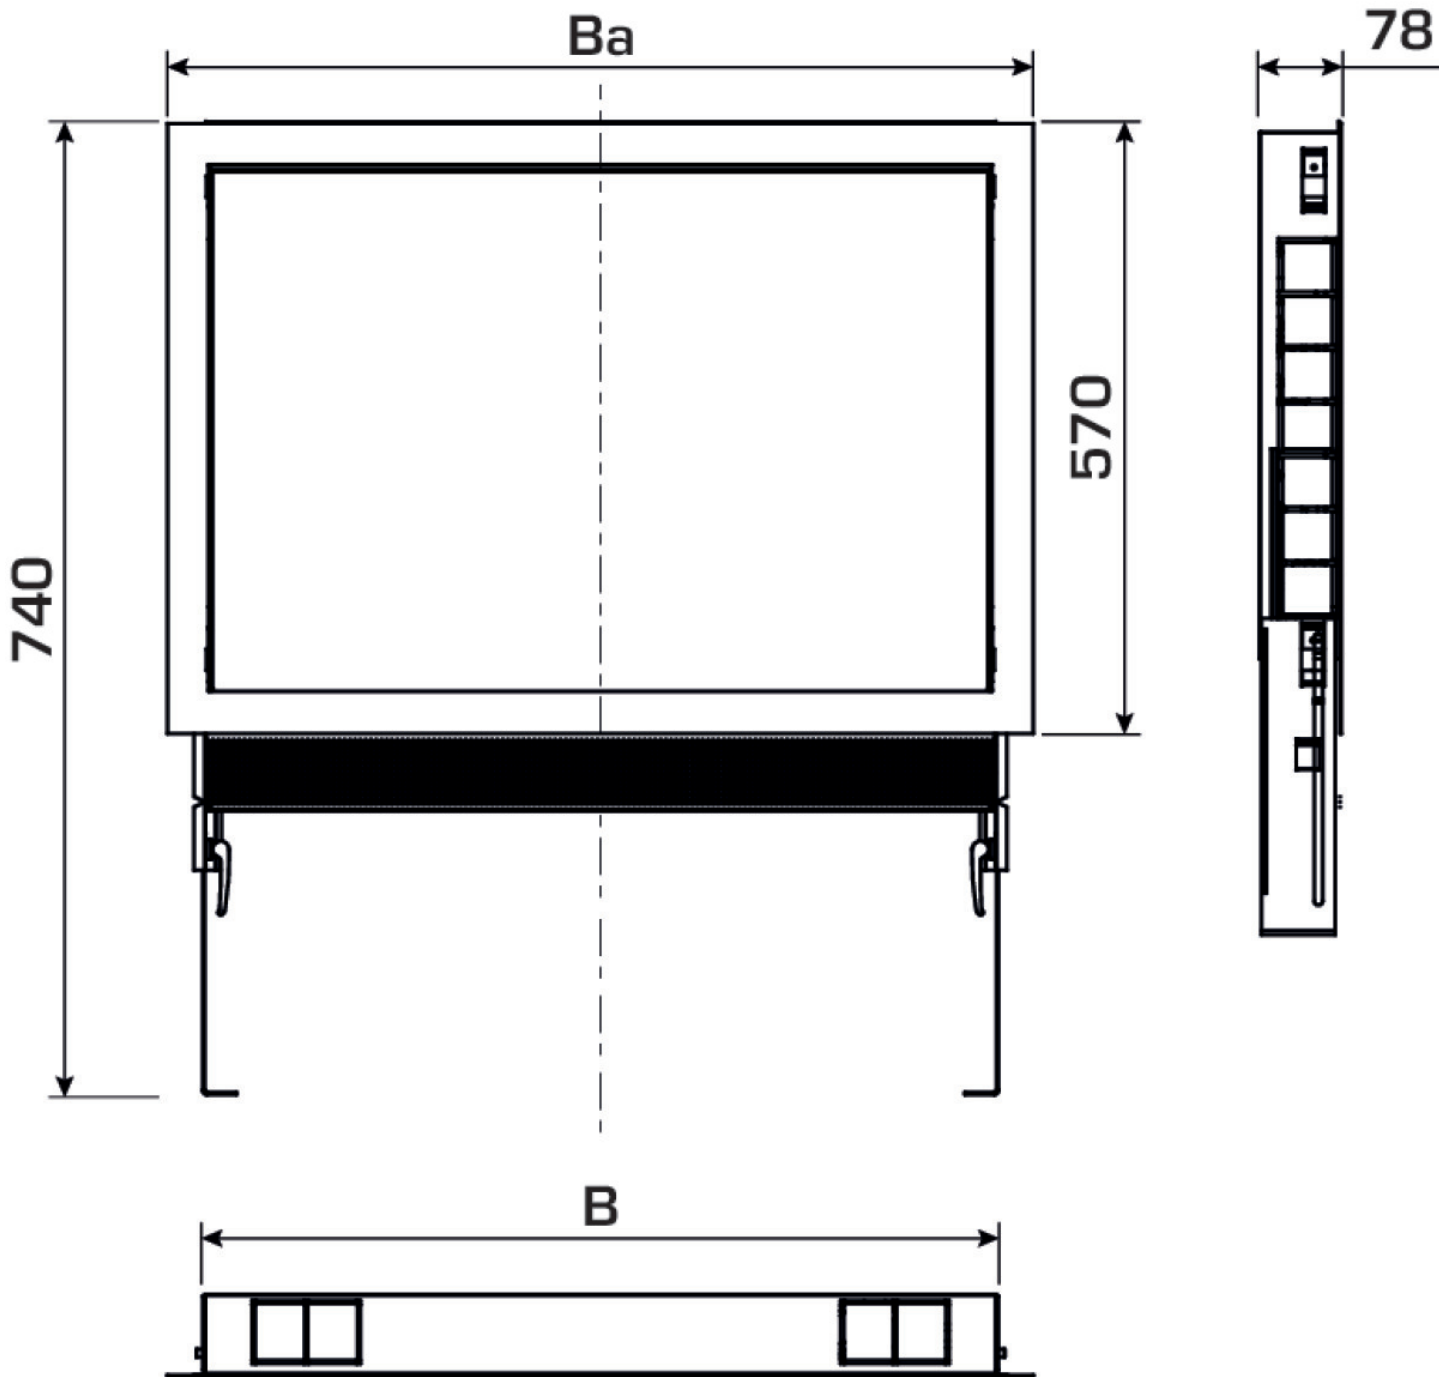

KELOX_{FB}

KELOX manifold cabinet with metal cover Modesty panel 1-3/70

9003120

Areas of application

Galvanised universal steel housing (1mm); can be connected from below or at the side, height-adjustable with special length up to 32cm raised floor, plaster trim element below cabinet, including plaster net and plaster protection for inside the cabinet protruding on the plaster trim element, including manifold brackets, galvanised lockable front doors and frame, powder-coated.

Space for straight or 90° connection sets KM593E as well as KM591E elbow. Number of manifold outlets matched to KMU590E, KMP590E, KMP590Z and KMP590D FB manifolds!

Colour: white (RAL 9016)

Cabinet depth: 75mm

Optional stacking frame to increase installation depth by 70mm for compatibility with KU590E too

Optional modesty panel, white as later replacement for plaster trim element, height, 85mm

Installation depth: 630mm above finished floor

Art. No	label
9003120	Modesty panel 1-3/70