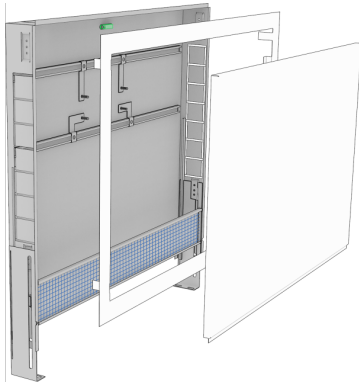

KELOX_{FB}

KELOX manifold cabinet with metal cover Modesty panel 1-3/70

9003120

Areas of application

Galvanised universal steel housing (1mm); can be connected from below or at the side, height-adjustable with special length up to 32cm raised floor, plaster trim element below cabinet, including plaster net and plaster protection for inside the cabinet protruding on the plaster trim element, including manifold brackets, galvanised lockable front doors and frame, powder-coated.

Space for straight or 90° connection sets KM593E as well as KM591E elbow. Number of manifold outlets matched to KMU590E, KMP590E, KMP590Z and KMP590D FB manifolds!

Colour: white (RAL 9016)

Cabinet depth: 75mm

Optional stacking frame to increase installation depth by 70mm for compatibility with KU590E too

Optional modesty panel, white as later replacement for plaster trim element, height, 85mm

Installation depth: 630mm above finished floor