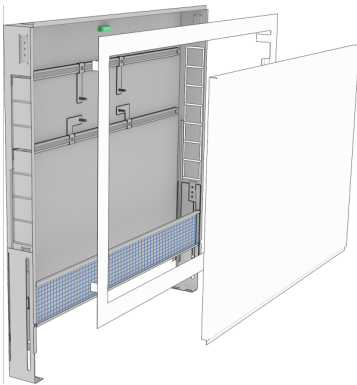

KELOX_{FB}

KELOX manifold cabinet with metal cover Modesty panel 5-8/70

9003320

Areas of application

Galvanised universal steel housing (1mm); can be connected from below or at the side, height-adjustable with special length up to 32cm raised floor, plaster trim element below cabinet, including plaster net and plaster protection for inside the cabinet protruding on the plaster trim element, including manifold brackets, galvanised lockable front doors and frame, powder-coated.

Space for straight or 90° connection sets KM593E as well as KM591E elbow. Number of manifold outlets matched to KMU590E, KMP590E, KMP590Z and KMP590D FB manifolds!

Colour: white (RAL 9016)

Cabinet depth: 75mm

Optional stacking frame to increase installation depth by 70mm for compatibility with KU590E too

Optional modesty panel, white as later replacement for plaster trim element, height, 85mm

Installation depth: 630mm above finished floor