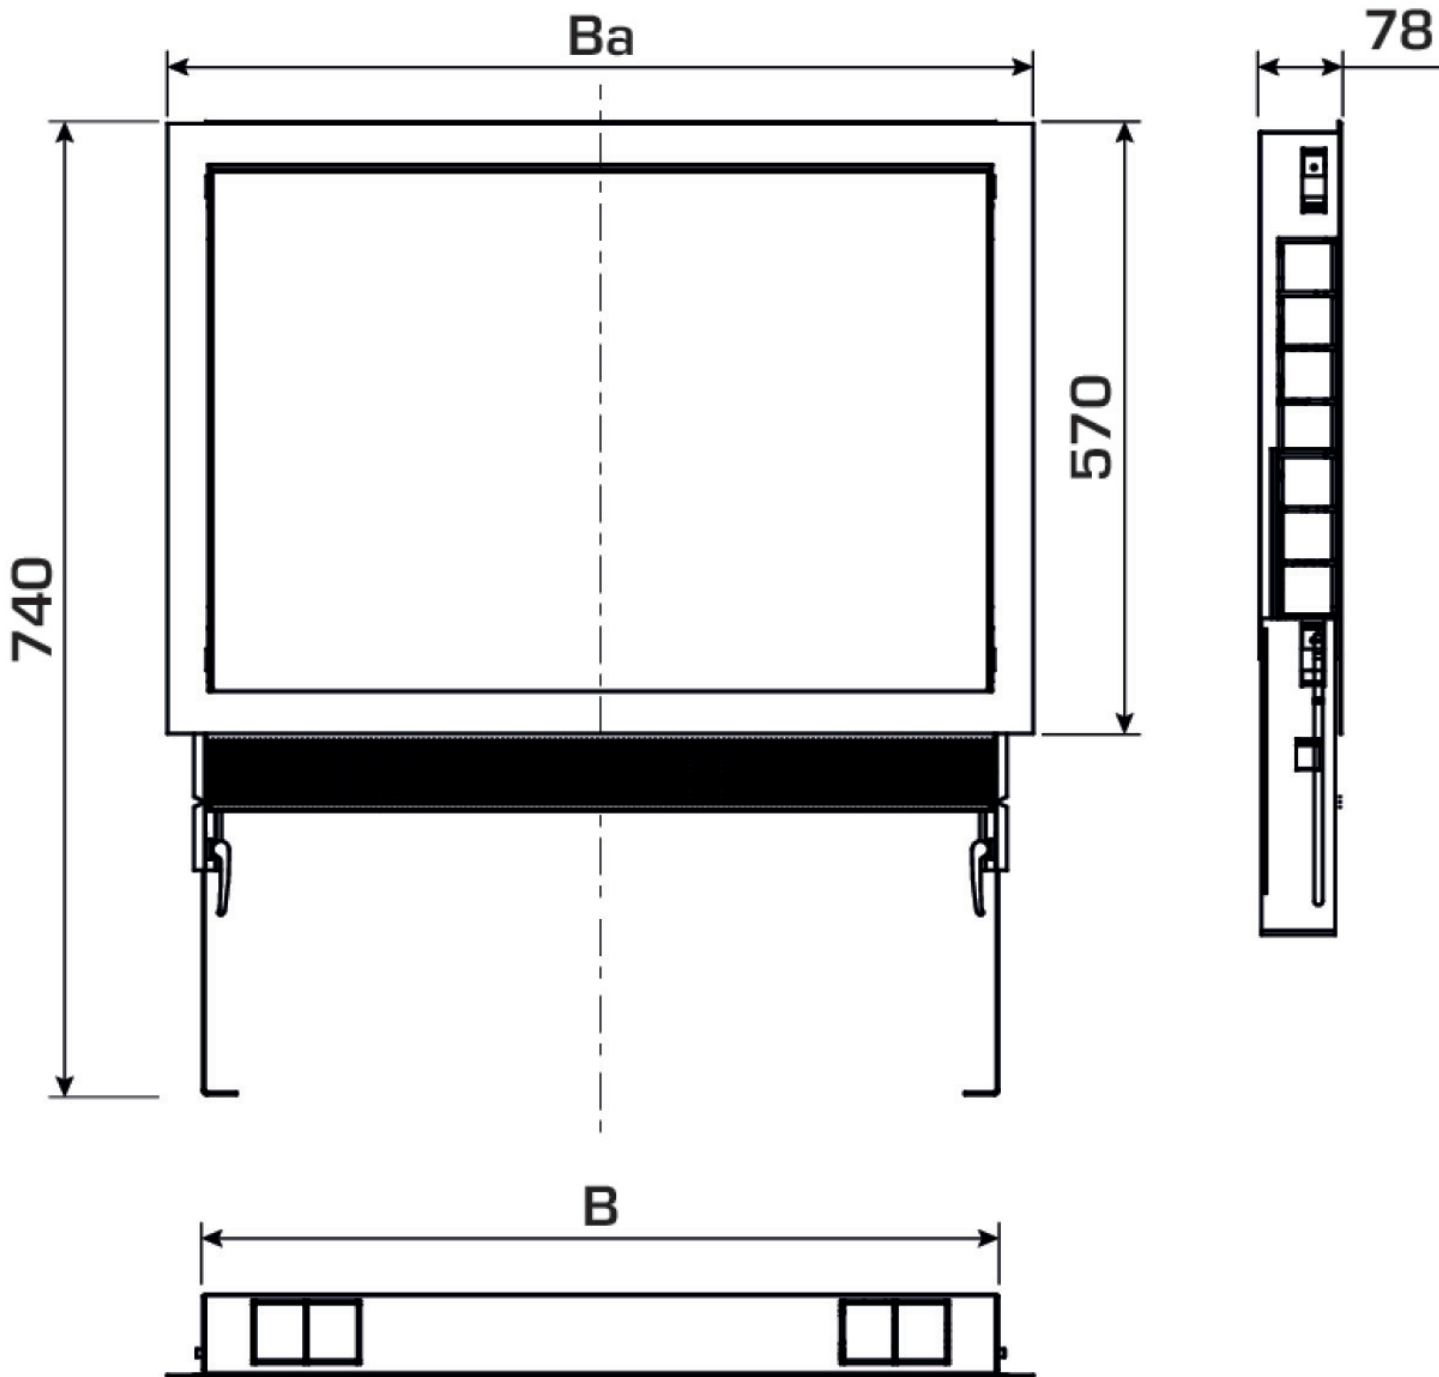

Art. No	label
9003320	Modesty panel 5-8/70

KE KELIT GmbH
A 4020 Linz, Ignaz-Mayer-Straße 17, Austria, Europe
PHONE +43 (0) 50 779 **E-MAIL** office@kekelit.com
www.kekelit.com