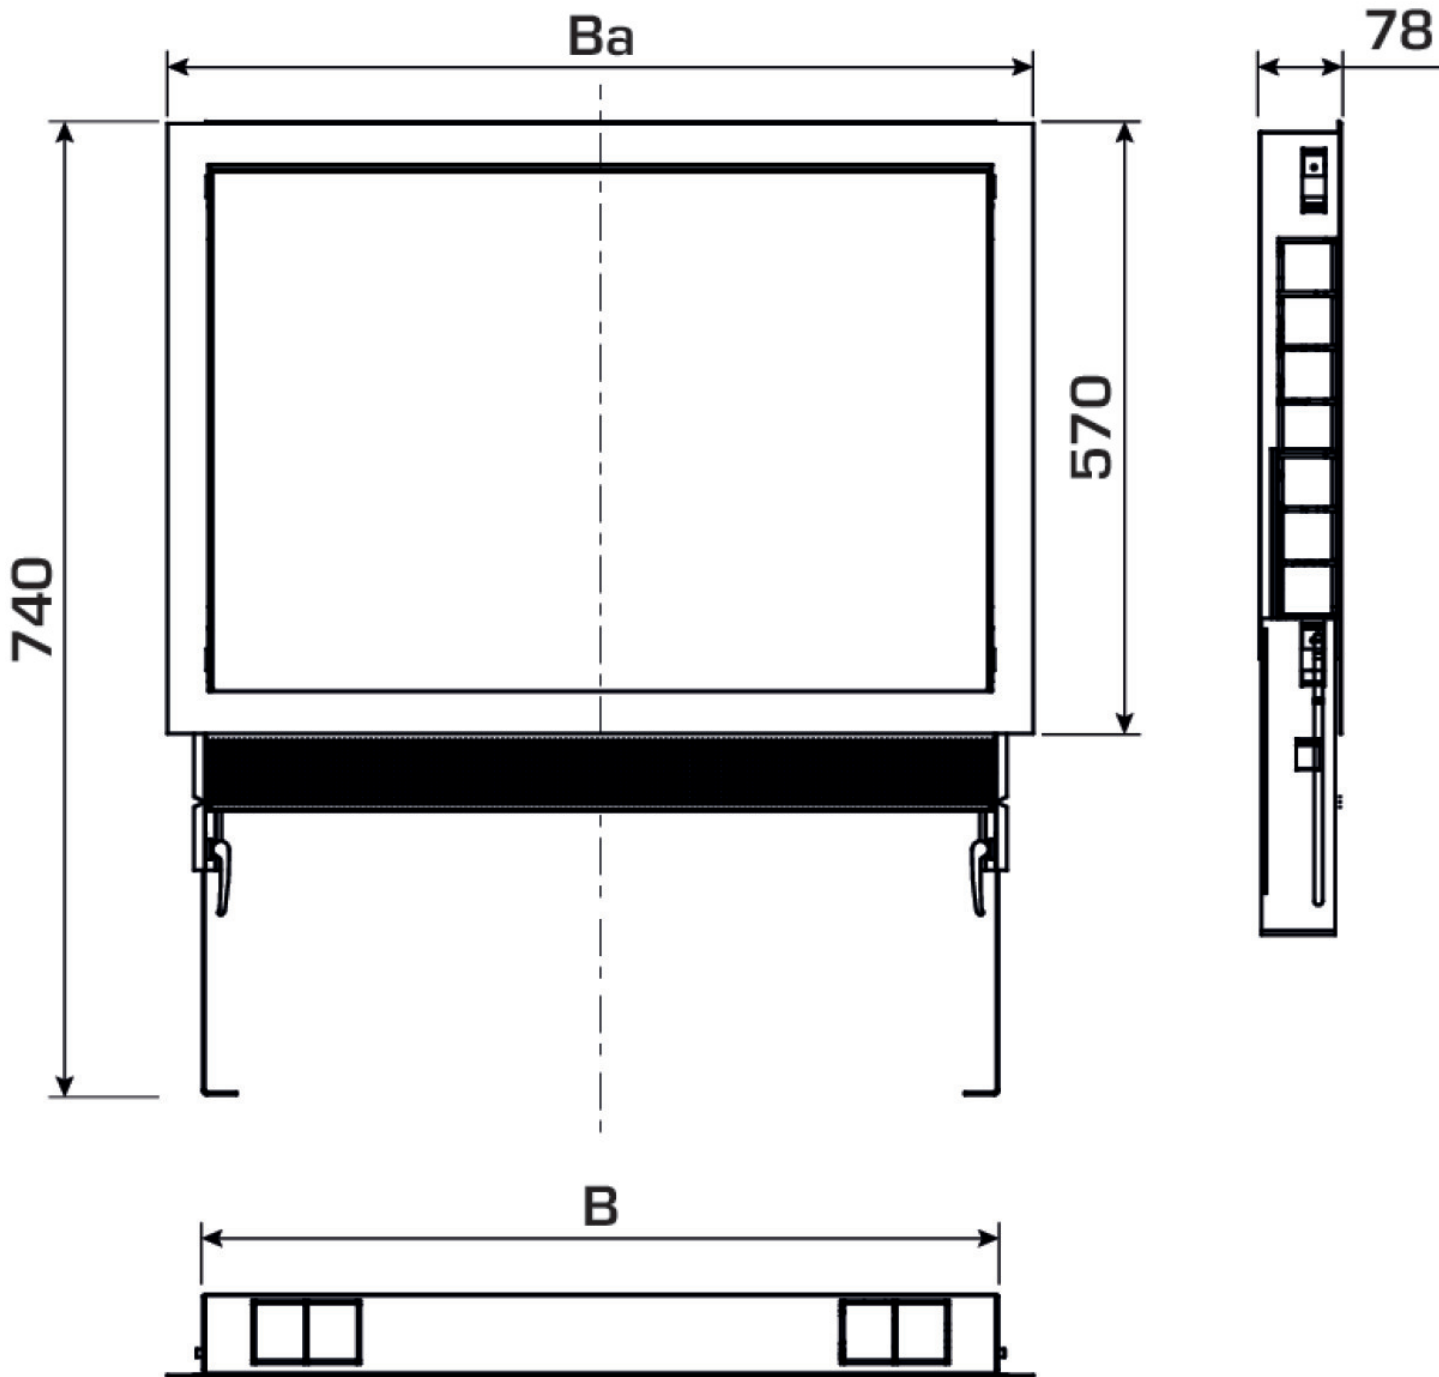

Art. No	label
9003420	Modesty panel 9-12/70