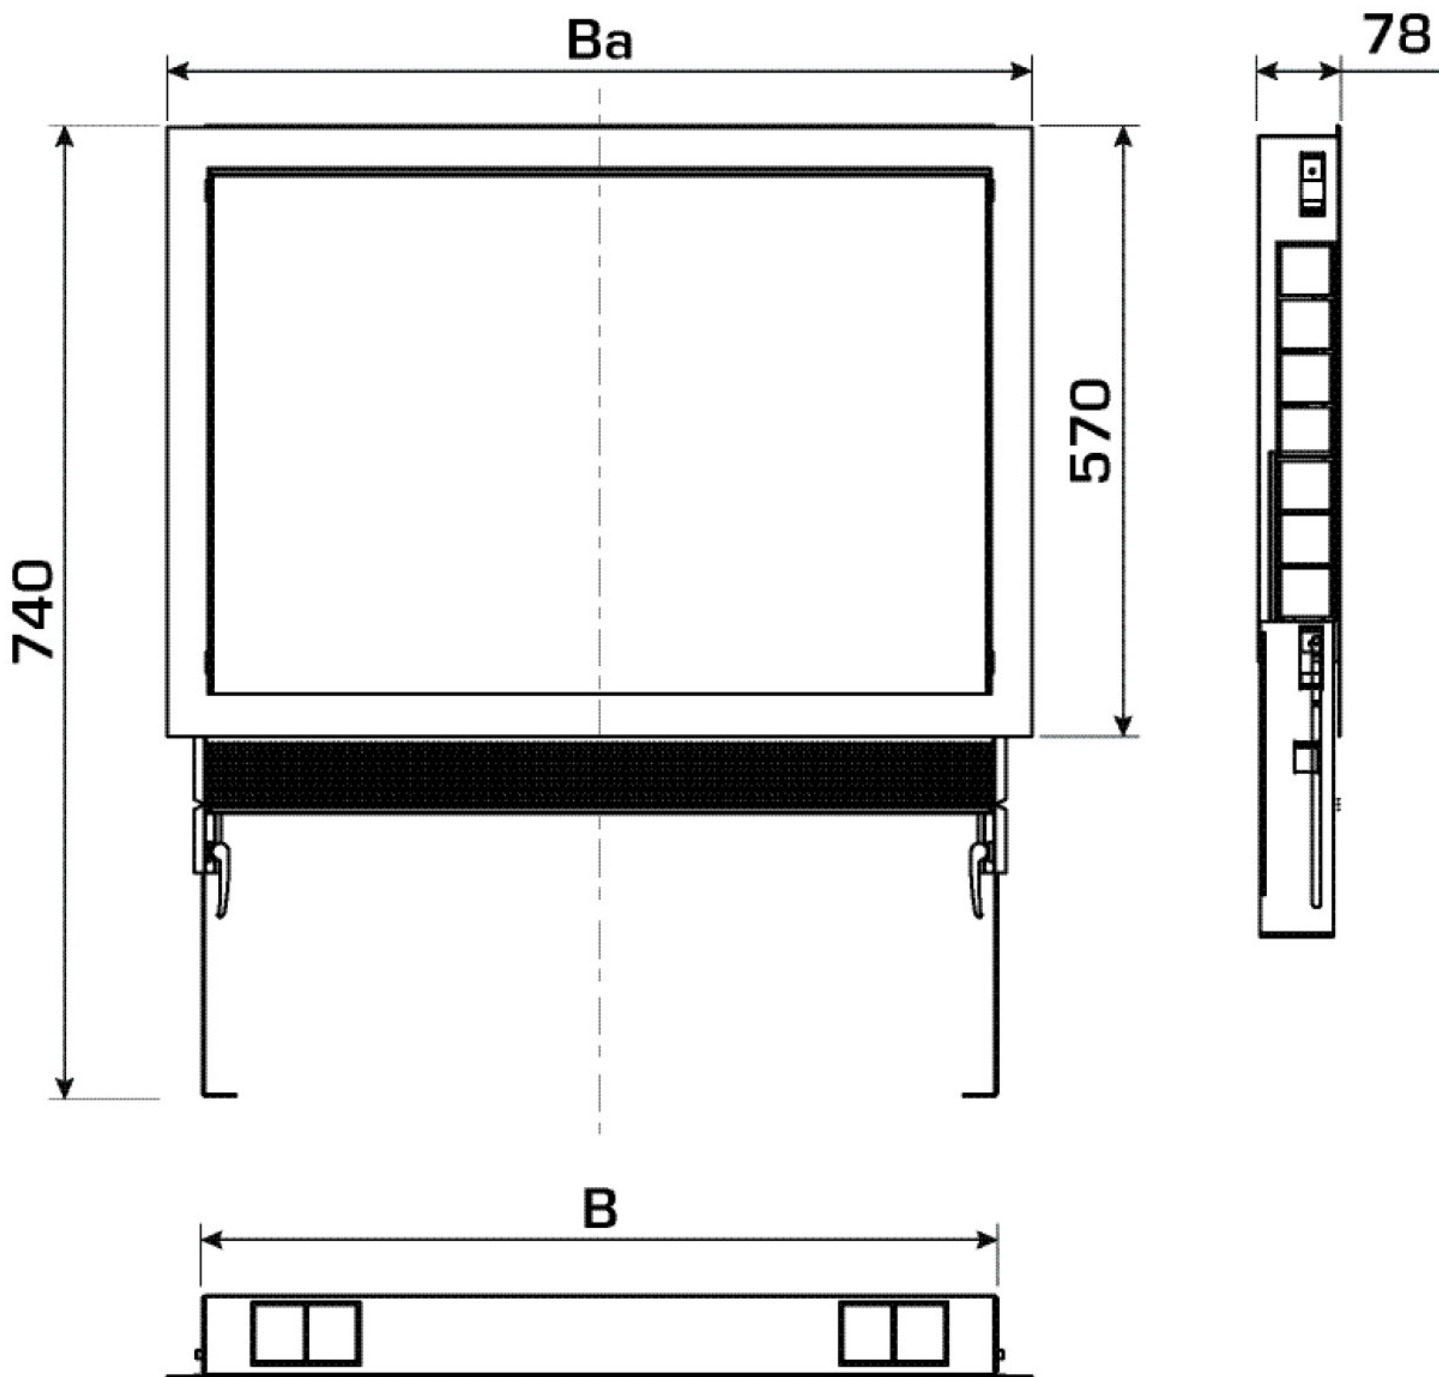

KELOX_{FB}

KM576SB KELOX manifold cabinet modesty panel for plaster trim 9-12/70

9003420

Areas of application

Optional modesty panel in white for KM576 KELOX distribution cabinet with metal cover as replace for the plaster trim element for retrofitting, height 85mm

Specifications

Article information

colour 9010

Product information

VPE1 1,00 KT1

weight 1,900 KGM

text KELOX manifold cabinet modesty panel for plaster trim

INTRNR 84818099

code KM576SB

Art. No	label
9003420	9-12/70