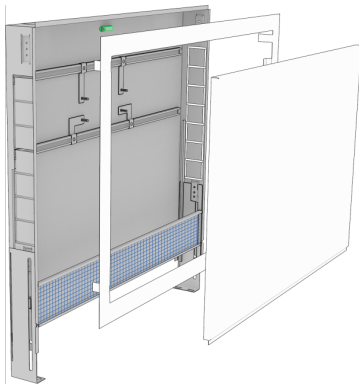

## KELOX manifold cabinet with metal cover Modesty panel 9-12/70

9003420

### Areas of application

Galvanised universal steel housing (1mm); can be connected from below or at the side, height-adjustable with special length up to 32cm raised floor, plaster trim element below cabinet, including plaster net and plaster protection for inside the cabinet protruding on the plaster trim element, including manifold brackets, galvanised lockable front doors and frame, powder-coated.

Space for straight or 90° connection sets KM593E as well as KM591E elbow. Number of manifold outlets matched to KMU590E, KMP590E, KMP590Z and KMP590D FB manifolds!

Colour: white (RAL 9016)

Cabinet depth: 75mm

Optional stacking frame to increase installation depth by 70mm for compatibility with KU590E too

Optional modesty panel, white as later replacement for plaster trim element, height, 85mm

Installation depth: 630mm above finished floor