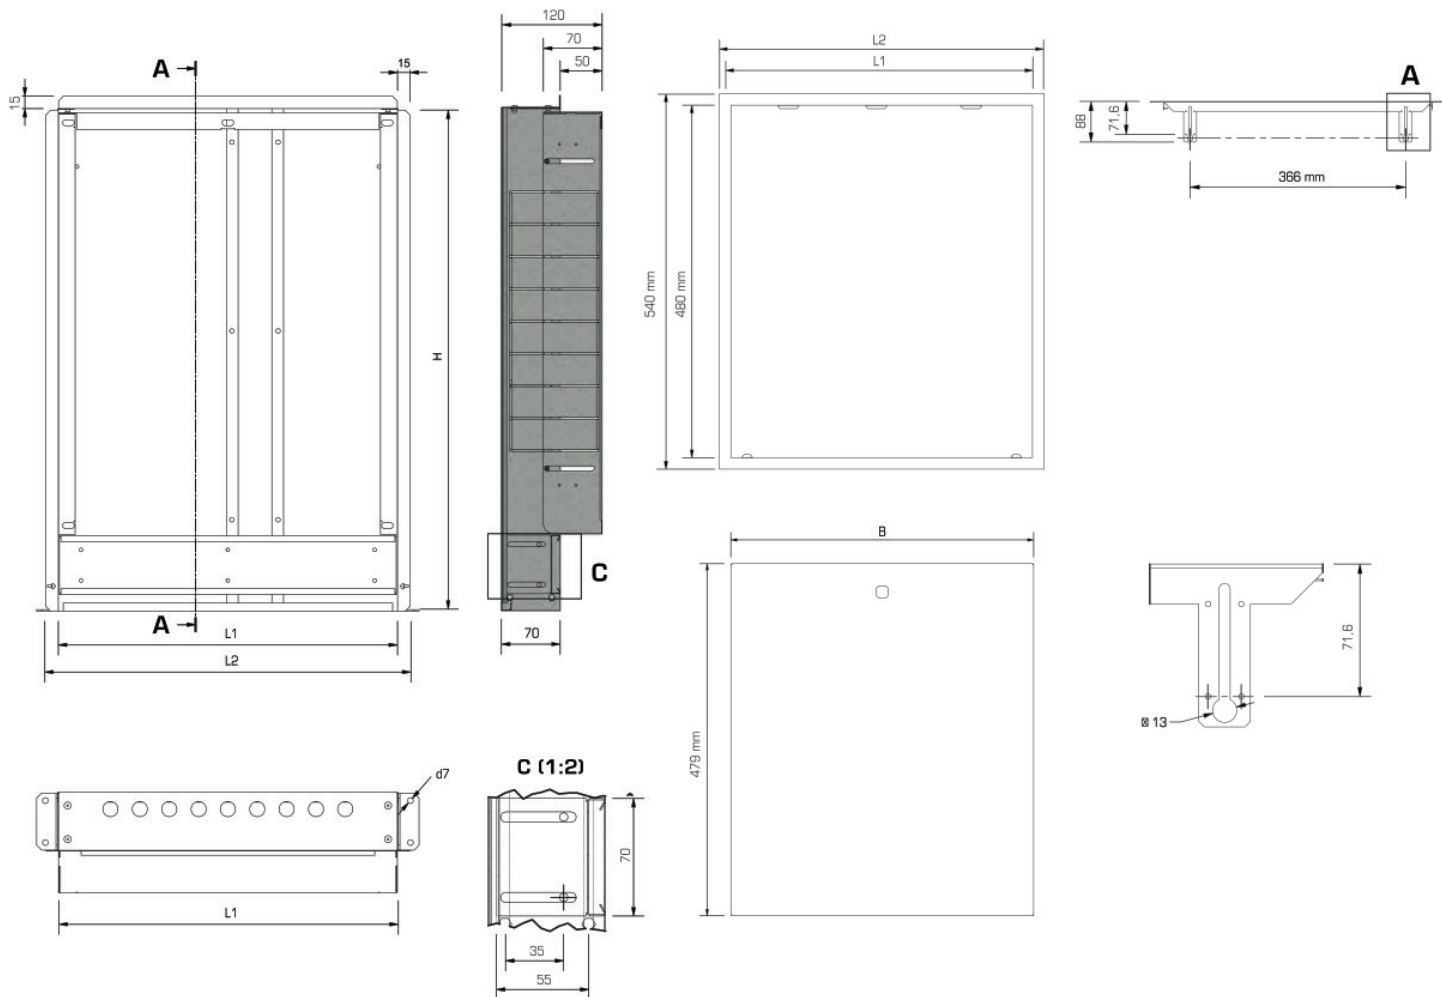

KELOX_{FB}

KM577 KELOX flush-mounted manifold cabinet with metal cover 1-2 L: 400mm SET

9001530

Areas of application

Galvanised universal steel housing with telescopic pull-out frame; can be connected from below or at the side; height-adjustable feet; plaster trim element below cabinet, including plaster net and plaster protection for inside the cabinet protruding by 60mm on the plaster trim element; including manifold brackets, galvanised lockable front doors and frame, powder-coated, cylinder lock can be retrofitted. Space for straight or 90° connection sets KM593E as well as KM591E 90° elbow taken into account. Number of manifold outlets matched to KMU590E KMP590E KELOX-ULTRAX FB stainless steel manifolds!

Colour: white (RAL 9010)

Cabinet depth: 70 - 120mm

KE KELIT GmbH

A 4020 Linz, Ignaz-Mayer-Straße 17, Austria, Europe

PHONE +43 (0) 50 779 E-MAIL office@kekelit.com

www.kekelit.com

Installation height: 600mm above finished floor

Height: 90mm

KE KELIT GmbH

A 4020 Linz, Ignaz-Mayer-Straße 17, Austria, Europe

PHONE +43 (0) 50 779 **E-MAIL** office@kekelit.com

www.kekelit.com

Specifications

Article information

colour 9010

Product information

VPE1 1,00 KT1

weight 6,000 KGM

text KELOX flush-mounted manifold cabinet with metal cover

INTRNR 84818099

code KM577

Art. No	label	t mm
9001530	1-2 L: 400mm SET	120