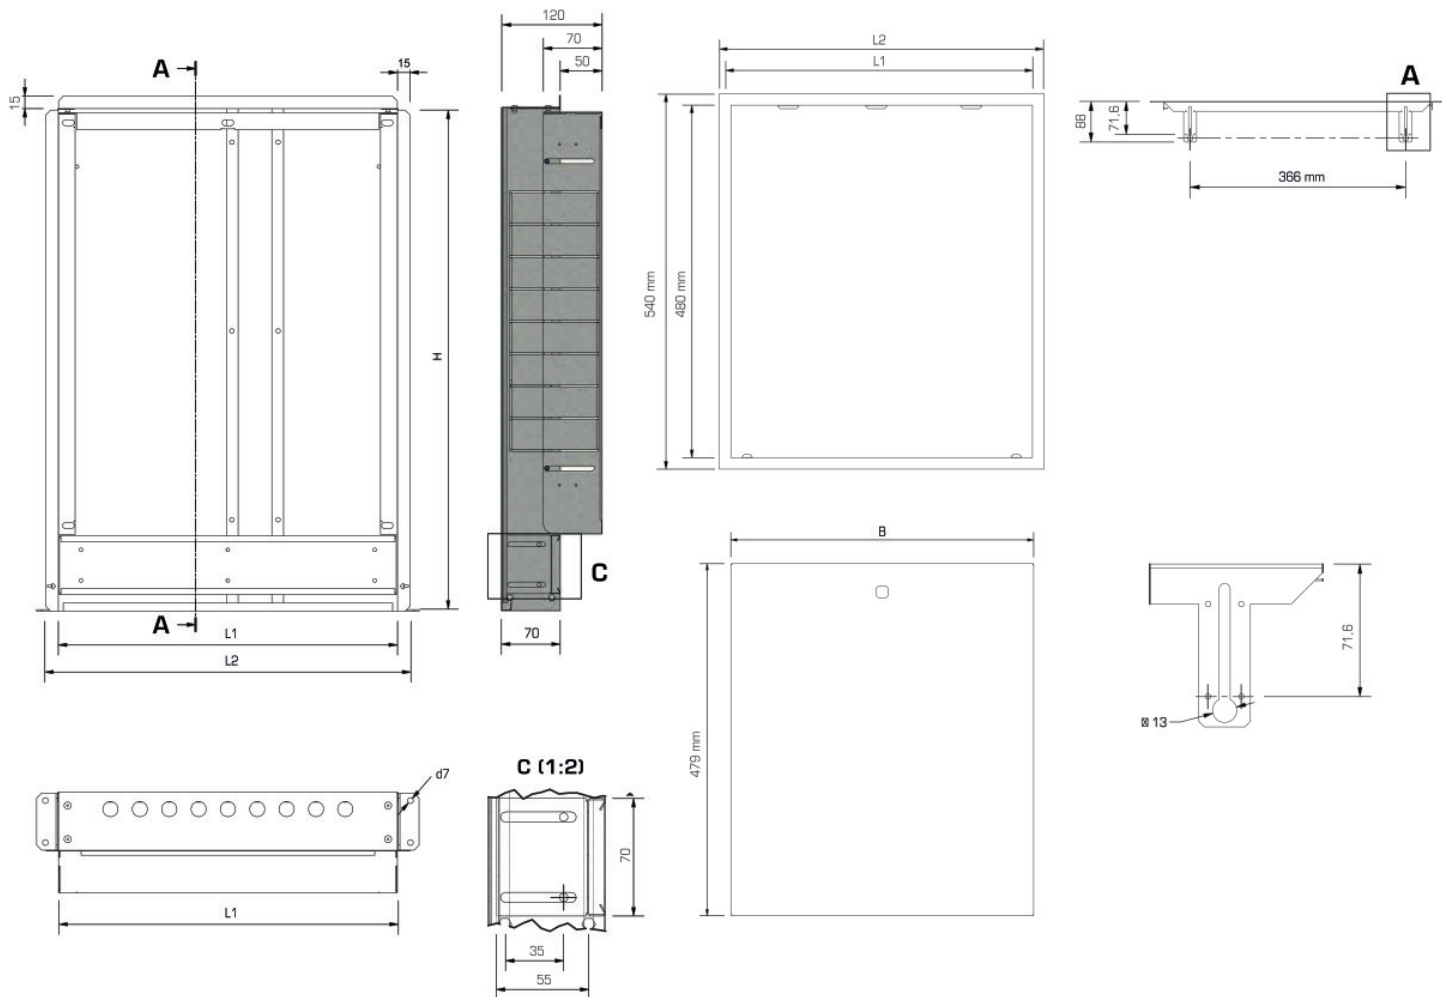

### Areas of application

Galvanised universal steel housing with telescopic pull-out frame; can be connected from below or at the side; height-adjustable feet; plaster trim element below cabinet, including plaster net and plaster protection for inside the cabinet protruding by 60mm on the plaster trim element; including manifold brackets, galvanised lockable front doors and frame, powder-coated, cylinder lock can be retrofitted. Space for straight or 90° connection sets KM593E as well as KM591E 90° elbow taken into account. Number of manifold outlets matched to KMU590E KMP590E KELOX-ULTRAX FB stainless steel manifolds!

## Product information

**VPE1** 1,00 KT1

**weight** 7,100 KGM

**text** KELOX flush-mounted manifold cabinet with metal cover

**INTRNR** 84818099

**code** KM577

Art. No	label	t mm
9001630	3-6 L: 600mm SET	120