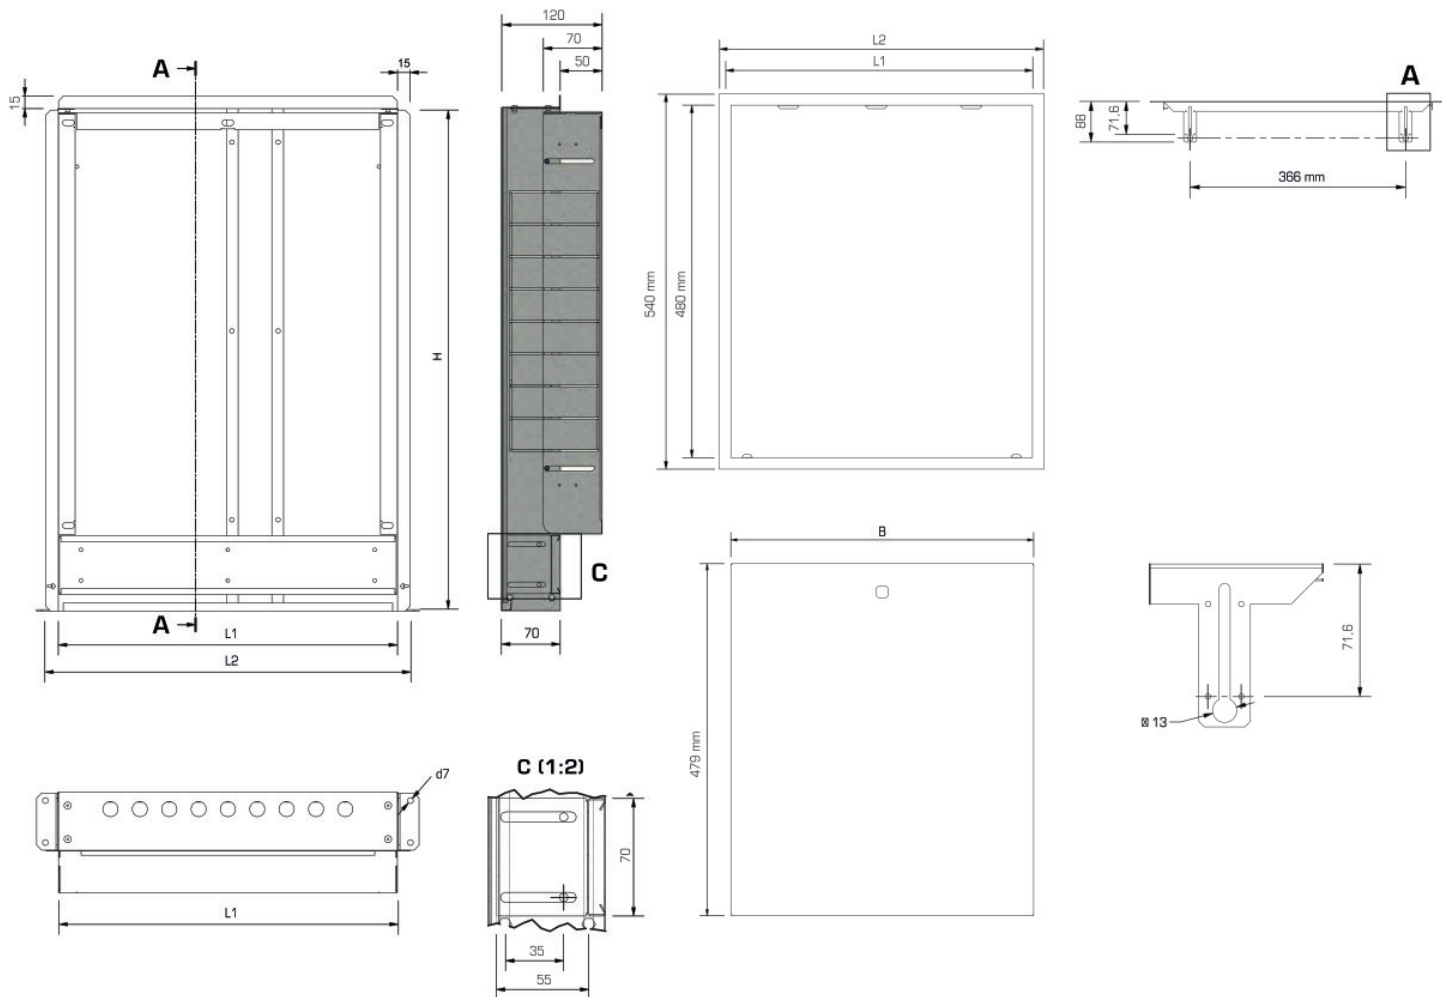

KELOX_{FB}

KM577 KELOX flush-mounted manifold cabinet with metal cover 7-9 L: 800mm SET

9001730

Areas of application

Galvanised universal steel housing with telescopic pull-out frame; can be connected from below or at the side; height-adjustable feet; plaster trim element below cabinet, including plaster net and plaster protection for inside the cabinet protruding by 60mm on the plaster trim element; including manifold brackets, galvanised lockable front doors and frame, powder-coated, cylinder lock can be retrofitted. Space for straight or 90° connection sets KM593E as well as KM591E 90° elbow taken into account. Number of manifold outlets matched to KMU590E KMP590E KELOX-ULTRAX FB stainless steel manifolds!

Colour: white (RAL 9010)

Cabinet depth: 70 - 120mm

KE KELIT GmbH

A 4020 Linz, Ignaz-Mayer-Straße 17, Austria, Europe

PHONE +43 (0) 50 779 E-MAIL office@kekelit.com

www.kekelit.com

Installation height: 600mm above finished floor

Height: 90mm

KE KELIT GmbH

A 4020 Linz, Ignaz-Mayer-Straße 17, Austria, Europe

PHONE +43 (0) 50 779 **E-MAIL** office@kekelit.com

www.kekelit.com

Specifications

Article information

colour 9010

Product information

VPE1 1,00 KT1

weight 10,500 KGM

text KELOX flush-mounted manifold cabinet with metal cover

INTRNR 84818099

code KM577

Art. No	label	t mm
9001730	7-9 L: 800mm SET	120