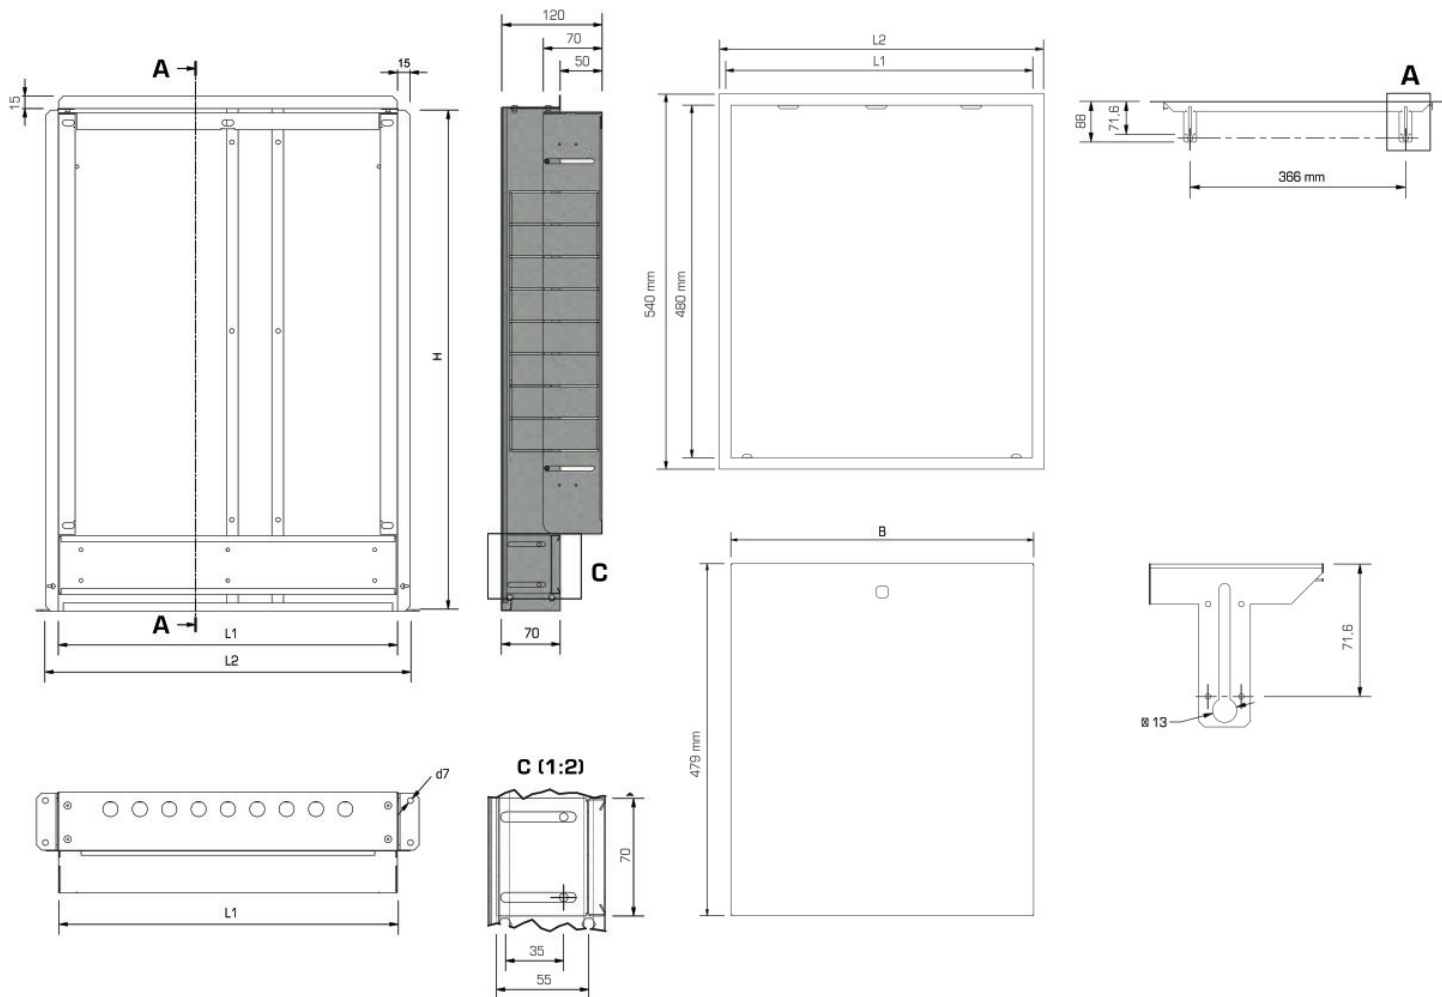

KELOX_{FB}

KM577 KELOX flush-mounted manifold cabinet with metal cover 10-13 L: 1000mm SET

9001830

Areas of application

Galvanised universal steel housing with telescopic pull-out frame; can be connected from below or at the side; height-adjustable feet; plaster trim element below cabinet, including plaster net and plaster protection for inside the cabinet protruding by 60mm on the plaster trim element; including manifold brackets, galvanised lockable front doors and frame, powder-coated, cylinder lock can be retrofitted. Space for straight or 90° connection sets KM593E as well as KM591E 90° elbow taken into account. Number of manifold outlets matched to KMU590E KMP590E KELOX-ULTRAX FB stainless steel manifolds!

Colour: white (RAL 9010)

Cabinet depth: 70 - 120mm

KE KELIT GmbH

A 4020 Linz, Ignaz-Mayer-Straße 17, Austria, Europe

PHONE +43 (0) 50 779 E-MAIL office@kekelit.com

www.kekelit.com

Installation height: 600mm above finished floor

Height: 90mm

KE KELIT GmbH

A 4020 Linz, Ignaz-Mayer-Straße 17, Austria, Europe

PHONE +43 (0) 50 779 **E-MAIL** office@kekelit.com

www.kekelit.com

Specifications

Article information

colour 9010

Product information

VPE1 1,00 KT1

weight 12,700 KGM

text KELOX flush-mounted manifold cabinet with metal cover

INTRNR 84818099

code KM577

Art. No	label	t mm
9001830	10-13 L: 1000mm SET	120