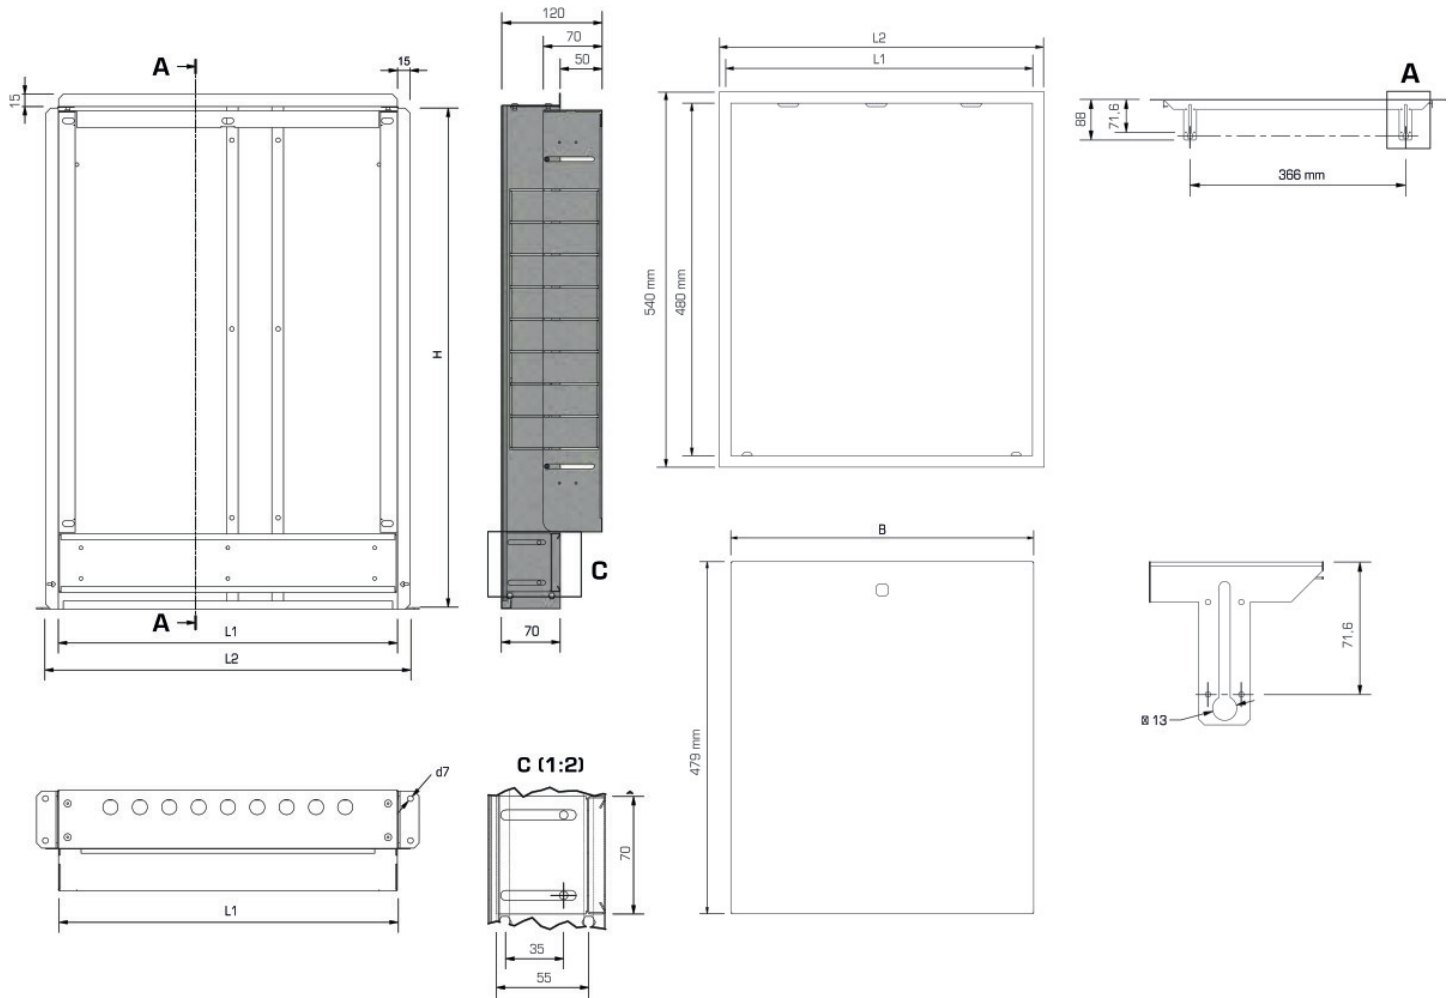

KELOX_{FB}

KM577 KELOX flush-mounted manifold cabinet with metal cover Special size L: 1200mm SET

9001930

Areas of application

Galvanised universal steel housing with telescopic pull-out frame; can be connected from below or at the side; height-adjustable feet; plaster trim element below cabinet, including plaster net and plaster protection for inside the cabinet protruding by 60mm on the plaster trim element; including manifold brackets, galvanised lockable front doors and frame, powder-coated, cylinder lock can be retrofitted. Space for straight or 90° connection sets KM593E as well as KM591E 90° elbow taken into account. Number of manifold outlets matched to KMU590E KMP590E KELOX-ULTRAX FB stainless steel manifolds!

Colour: white (RAL 9010)

Cabinet depth: 70 - 120mm

KE KELIT GmbH

A 4020 Linz, Ignaz-Mayer-Straße 17, Austria, Europe

PHONE +43 (0) 50 779 E-MAIL office@kekelit.com

www.kekelit.com

Installation height: 600mm above finished floor

Height: 90mm

KE KELIT GmbH

A 4020 Linz, Ignaz-Mayer-Straße 17, Austria, Europe

PHONE +43 (0) 50 779 **E-MAIL** office@kekelit.com

www.kekelit.com

Specifications

Article information

colour 9010

Product information

VPE1 1,00 KT1

weight 14,900 KGM

text KELOX flush-mounted manifold cabinet with metal cover

INTRNR 84818099

code KM577

Art. No	label	t mm
9001930	Special size L: 1200mm SET	120