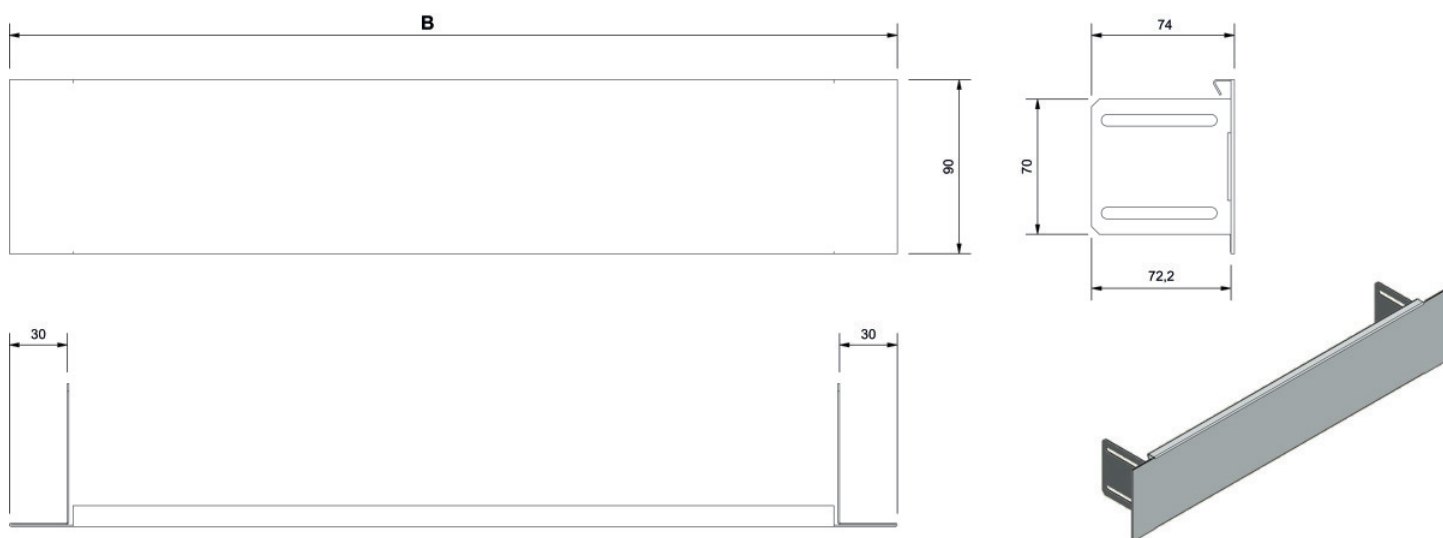

KELOX_{FB}

KM577SB KELOX flush-mounted manifold cabinet modesty panel for plaster trim 3-6/90

1002641

Areas of application

Screed modesty panel, powder-coated (RAL 9010)

Length: coordinated with cabinet length

Specifications

Article information

colour 9010

Product information

VPE1 1,00 KT1

weight 0,600 KGM

text KELOX flush-mounted manifold cabinet modesty panel for plaster trim

INTRNR 84818099

code KM577SB

Art. No	label	t mm
1002641	3-6/90	20