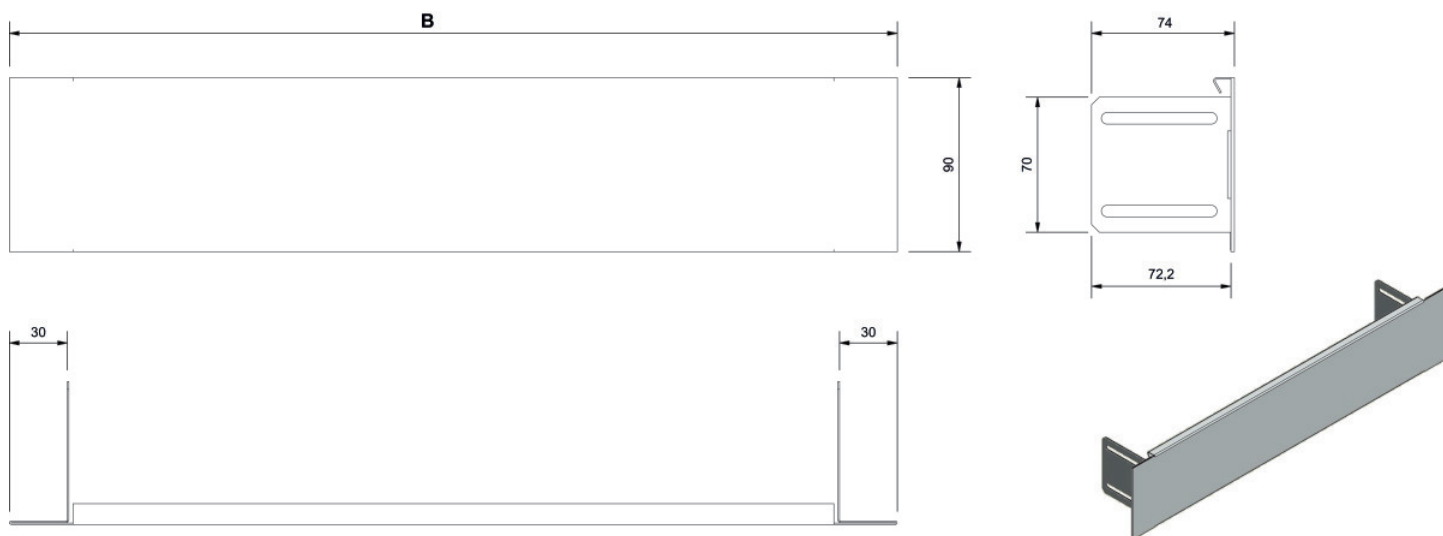

KELOX_{FB}

KM577SB KELOX flush-mounted manifold cabinet modesty panel for plaster trim 7-9/90

1002741

Areas of application

Screed modesty panel, powder-coated (RAL 9010)

Length: coordinated with cabinet length

Specifications

Article information

colour 9010

Product information

VPE1 1,00 KT1

weight 0,700 KGM

text KELOX flush-mounted manifold cabinet modesty panel for plaster trim

INTRNR 84818099

code KM577SB

Art. No	label	t mm
1002741	7-9/90	20