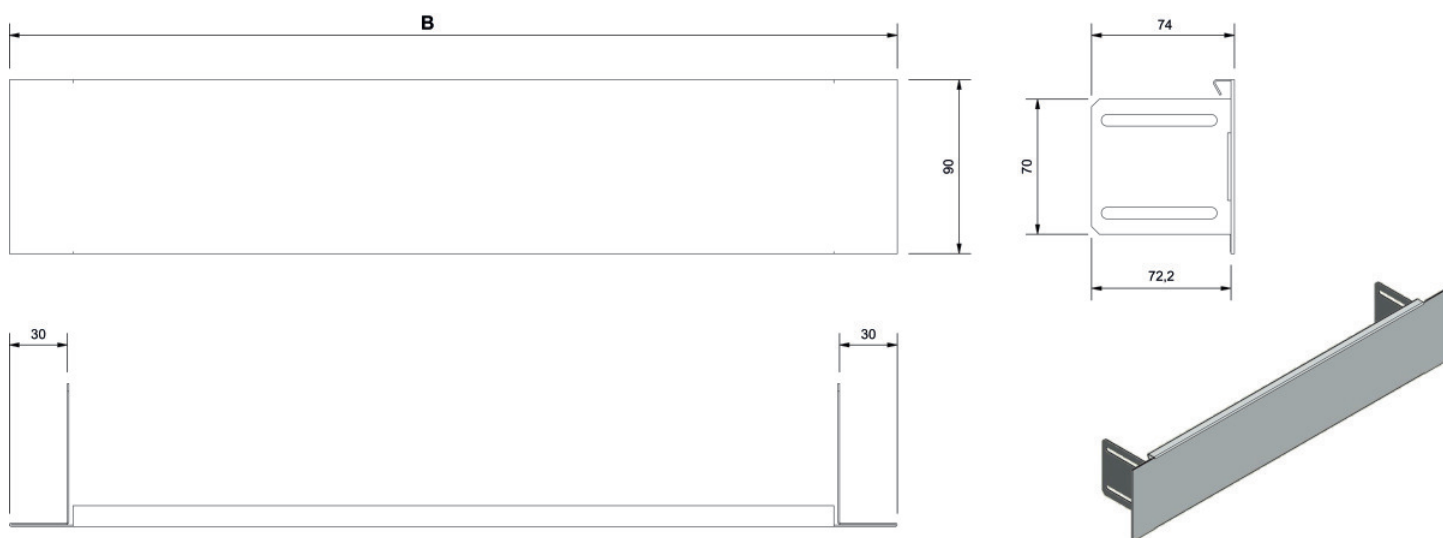

## Product information

VPE1 1,00 KT1

weight 0,900 KGM

text KELOX flush-mounted manifold cabinet modesty panel for plaster trim

INTRNR 84818099

code KM577SB

Art. No	label	t mm
1002841	10-13/90	20