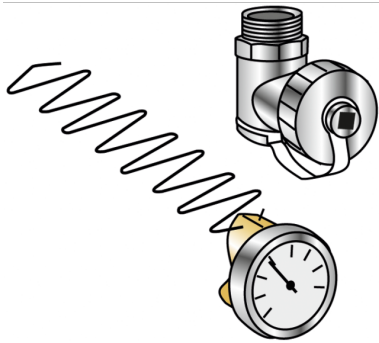

KELOX_{FB}

KM592E KELOX accessories for manifold 3/8" male

9004435

Areas of application

KFE tap 3/8" Elbow 90° as spare part for KM590E, KMP590M

KFE tap 1/2", Elbow 90° as spare part for KM580E, KU590 and KC590

feed line screw-in double nipple 3/8"

feed line thermostat valve 3/8"

return line screw-in double nipple 3/8"

return line water flow meter 0.5-2.5 l/min 3/8"

contact thermometer d35 mm to 80°C as spare part for KM580E, KM590E and KMP590M