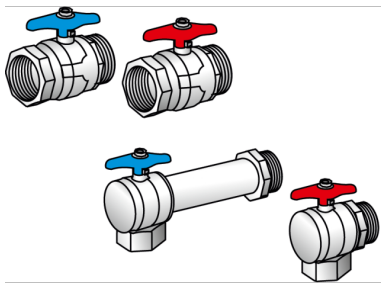

# KELOX<sub>FB</sub>

?KELOX connection ball valve 3/4" straight

9004700

## Areas of application

?Straight- or elbow-form connection ball valves for shutting off manifolds, flat-sealing male thread to the manifold bar including seal, (return flow elbow form extended) non-porous metallized brass