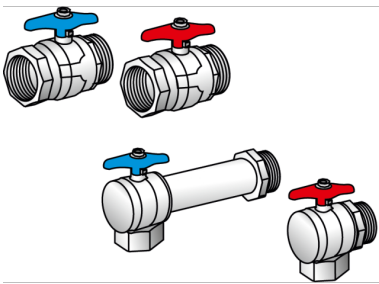

# KELOX<sub>FB</sub>

?KELOX connection ball valve 3/4" elbow 90°

9004750

## Areas of application

?Straight- or elbow-form connection ball valves for shutting off manifolds, flat-sealing male thread to the manifold bar including seal, (return flow elbow form extended) non-porous metallized brass