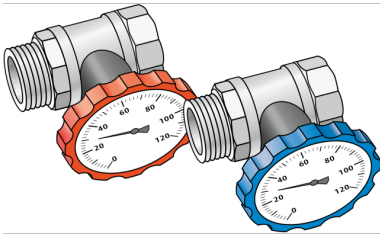

KELOX_{FB}

KM593T KELOX Anschlusskugelhahn 6/4" mit Thermometer

90049050

Areas of application

Connection ball valves in straight form for shut-off of 6/4" manifolds, flat sealing male thread to manifold incl. seal, thermometer from 0-120°C, brass non-porous metallized