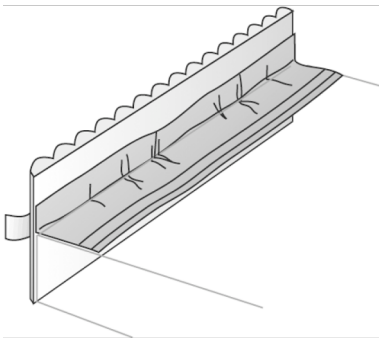

KELOX_{FB}

KELOX FB edge insulating strip 8x150mm

6060100

Areas of application

Made from foamed PE, self-adhesive reverse including five tear-off strips; front with self-adhesive shrink-wrapped overlapping foil to connect tightly edge insulating strips and footfall sound foil or screentone

Roll length: 25m

Thickness: 8mm

Width: 150mm

Storage temperature max. 40°C!

Specifications

Article information

colour

Miscellaneous

Product information

text

KELOX FB edge insulating strip

Art. No

label

6060100

8x150mm