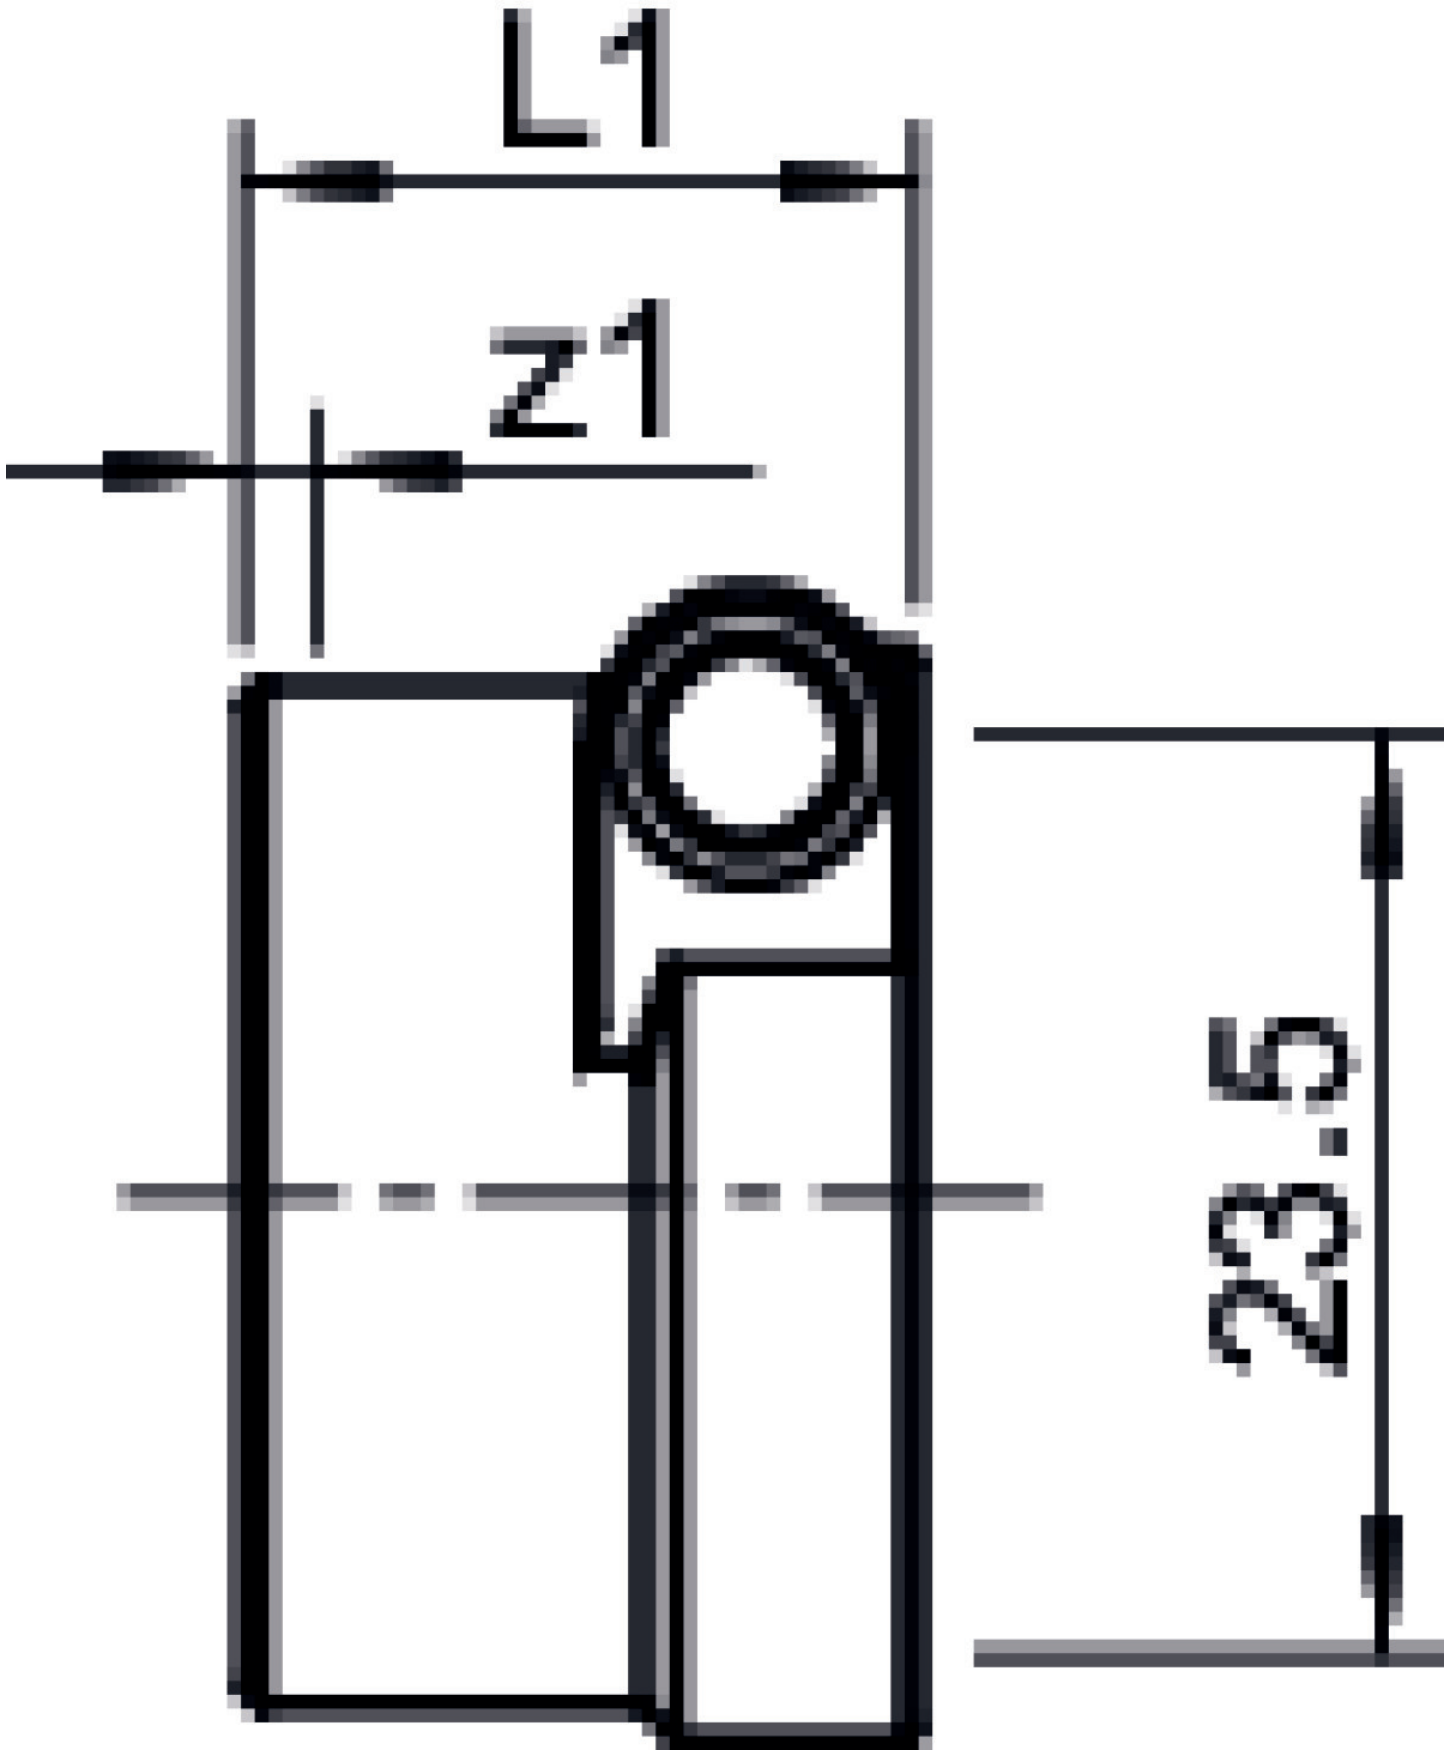

KELOX_{FB}

?KELOX-PROTEC quick-push cap F/RF

73178BD0

Areas of application

?Quick-plug cap, made of non-porous metallized brass, fits FB manifolds KMP590E, KMP590D and KMP590M

Approvals:

Specifications

Article information

port 1

Bayonet

Product information

text

?KELOX-PROTEC quick-push cap

Art. No	label	L1	z1
73178BD0	F/RF	17	2

KE KELIT GmbH

A 4020 Linz, Ignaz-Mayer-Straße 17, Austria, Europe