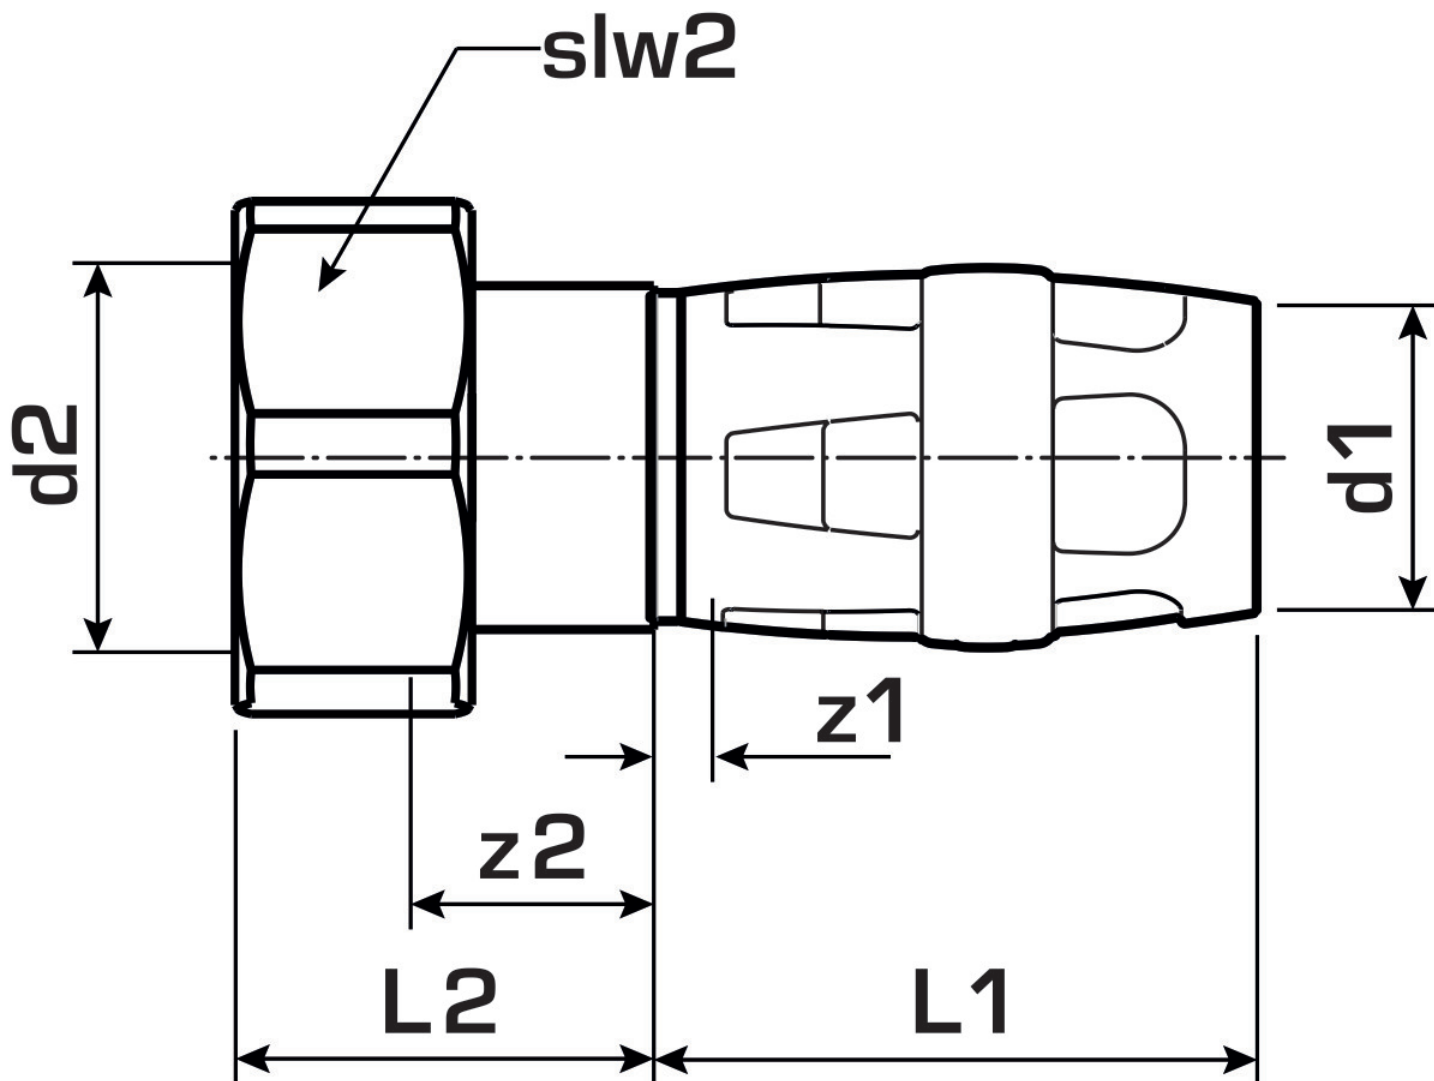

KELOX

KMP455X KELOX-PROTEC CLIX screw fitting with female thread 25x3/4"

730203E04

Areas of application

Plug-in screw fitting with female thread for connecting to fittings, e.g. filters, manifolds, pumps,..... made of dezincification-resistant brass (DZR), incl. push-on sleeve made of transparent polyamide with insertion click noise, as well as haptic and optical insertion indicator, O-rings, withdrawal barriers and protector ring as insertion locking device, flat-sealing incl. seal

Approvals:

Specifications

Article information

port 1	Plug-in
port 2	Female thread cylindrical BSPT-Rp (ISO 7-1)
design	Straight

Technical properties

maximum working pressure at 20 ° C	10 bar
------------------------------------	--------

Product information

VPE1	10,00 SA1
VPE2	100,00 KT1
weight	0,127 KGM
text	KELOX-PROTEC CLIX screw fitting with female thread
INTRNR	74122000
main material group	KELOX
material group	KELOX-PROtec pushfittings
code	KMP455X

Art. No	label	d2	d1 mm	L1 mm	L2 mm	z1 mm	z2 mm	slw2 mm
730203E04	25x3/4"	3/4" (20)	25	43	29	4	18	30