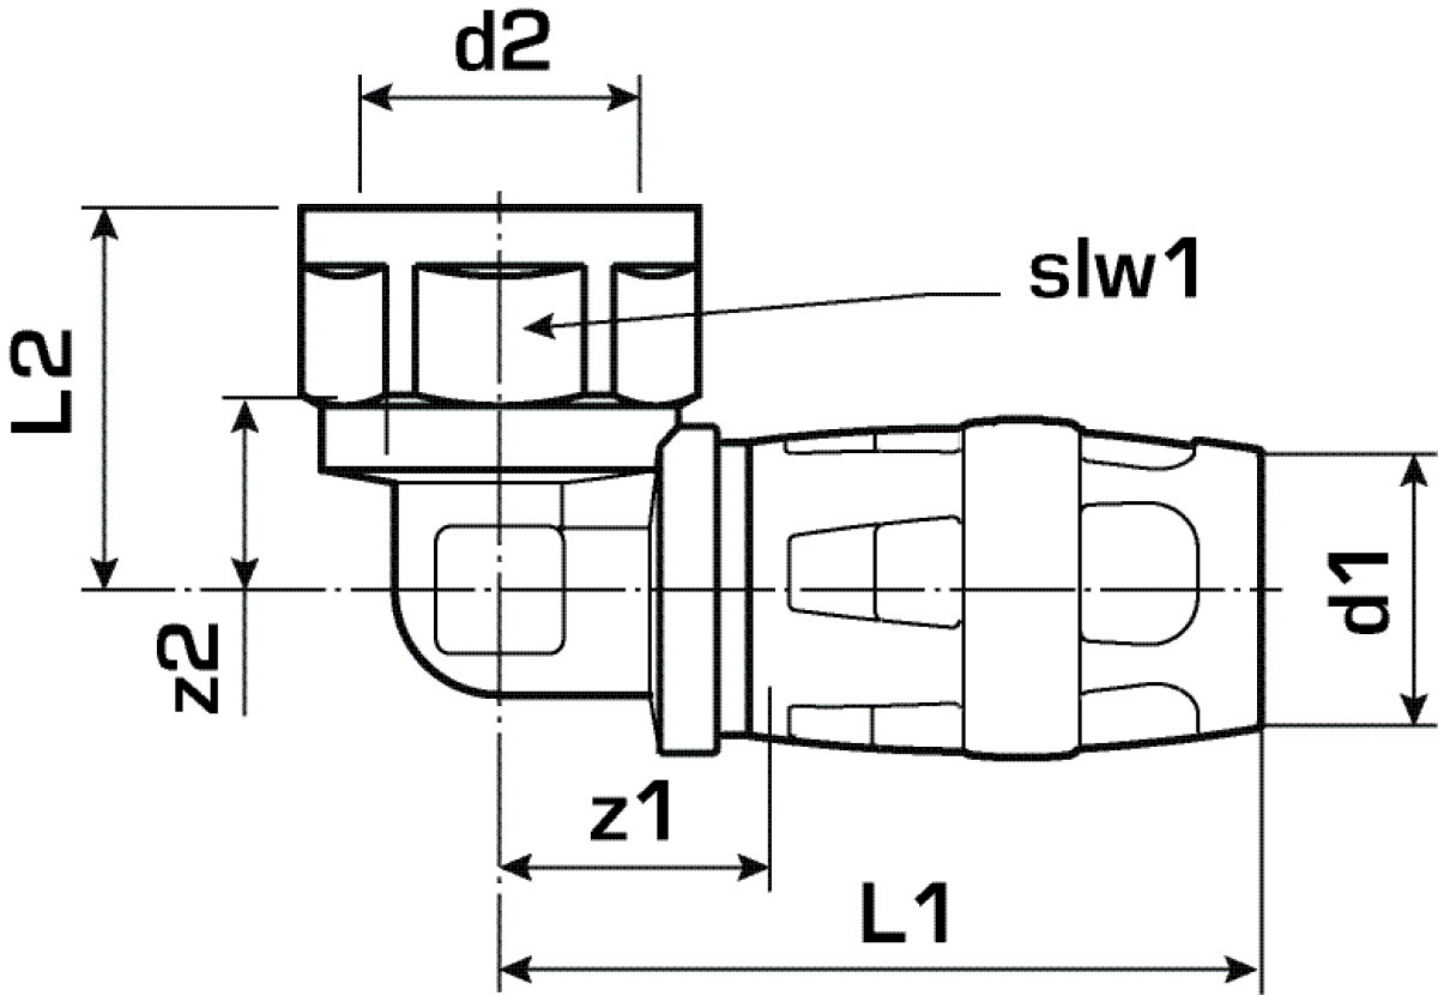

KELOX

KMP467X KELOX-PROTEC CLIX adapter elbow 90° with female thread 20x3/4"

730216D04

Areas of application

Plug-in adapter elbow with female thread, made of dezincification-resistant brass (DZR), incl. push-on sleeve made of transparent polyamide with insertion click noise, as well as haptic and optical insertion indicator, O-rings, withdrawal barriers and protector ring as an insertion locking device
DO NOT screw in any threaded pipes and cast iron fittings!

Approvals:

Specifications

Article information

port 1	Plug-in
port 2	Female thread cylindrical BSPT-Rp (ISO 7-1)
design	Knee
angle	90 °

Technical properties

maximum working pressure at 20 ° C	10 bar
------------------------------------	--------

Product information

VPE1	10,00 SA1
VPE2	100,00 KT1
weight	0,138 KGM
text	KELOX-PROTEC CLIX adapter elbow 90° with female thread
INTRNR	74122000
main material group	KELOX
material group	KELOX-PROtec pushfittings
code	KMP467X

Art. No	label	d2 Zoll	d1 mm	L1 mm	L2 mm	z1 mm	z2 mm	slw1 mm
730216D04	20x3/4"	3/4 Zoll (20)	20	55	31	22	17	30