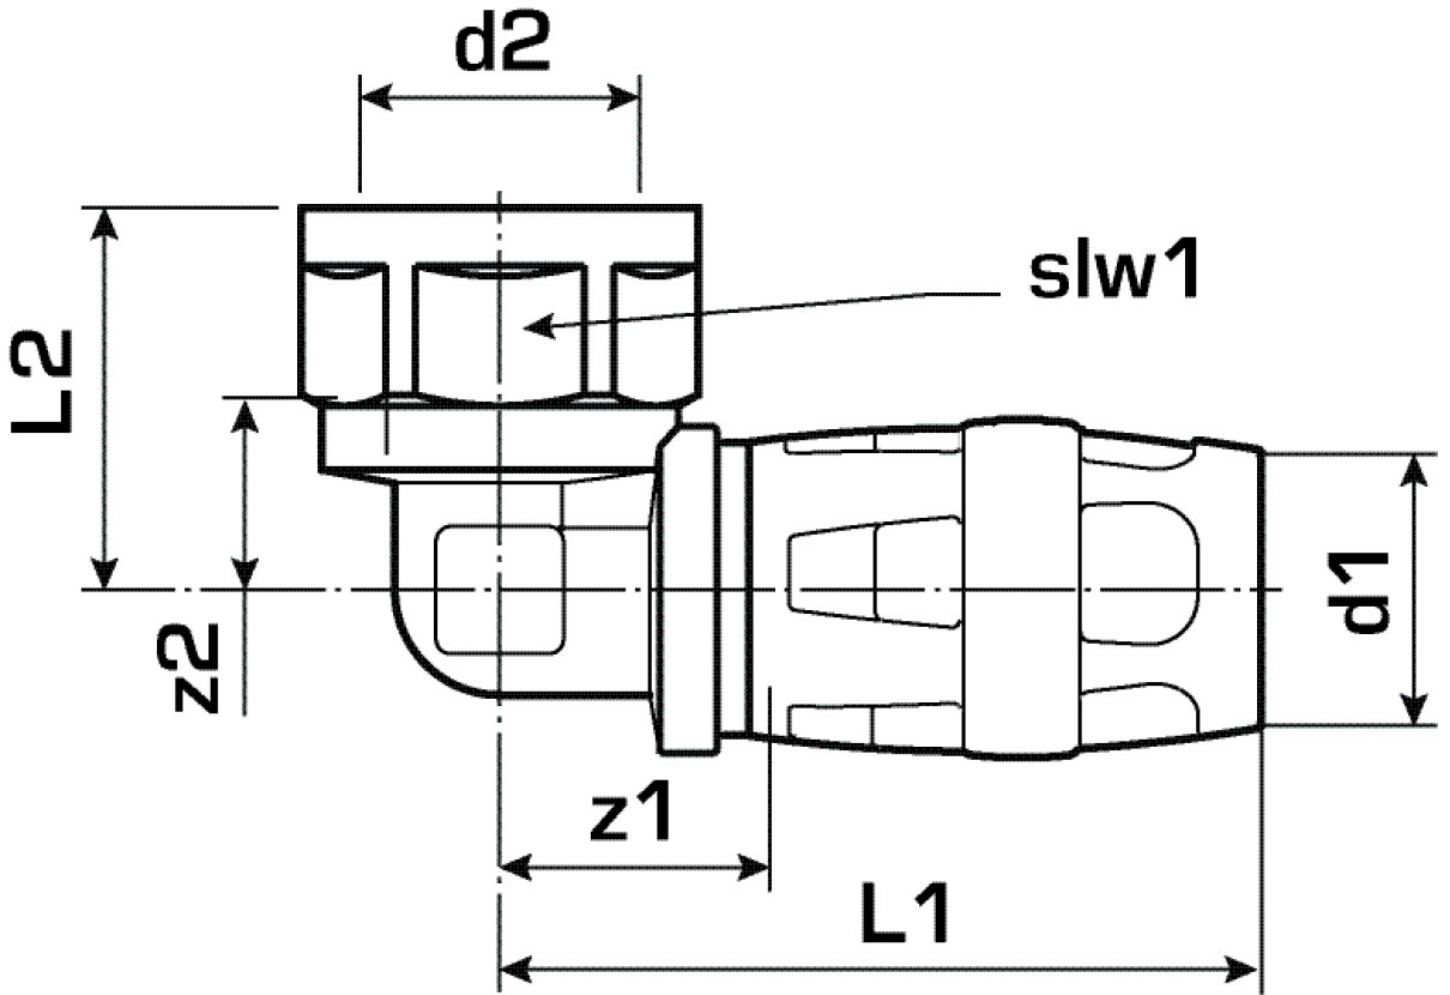

## Article information

port 1	Plug-in
port 2	Female thread cylindrical BSPT-Rp (ISO 7-1)
design	Knee
angle	90 °

Art. No	label	d2 Zoll	d1 mm	L1 mm	L2 mm	z1 mm	z2 mm	slw1 mm
730216E04	25x3/4"	3/4 Zoll (20)	25	61	31	22	17	30