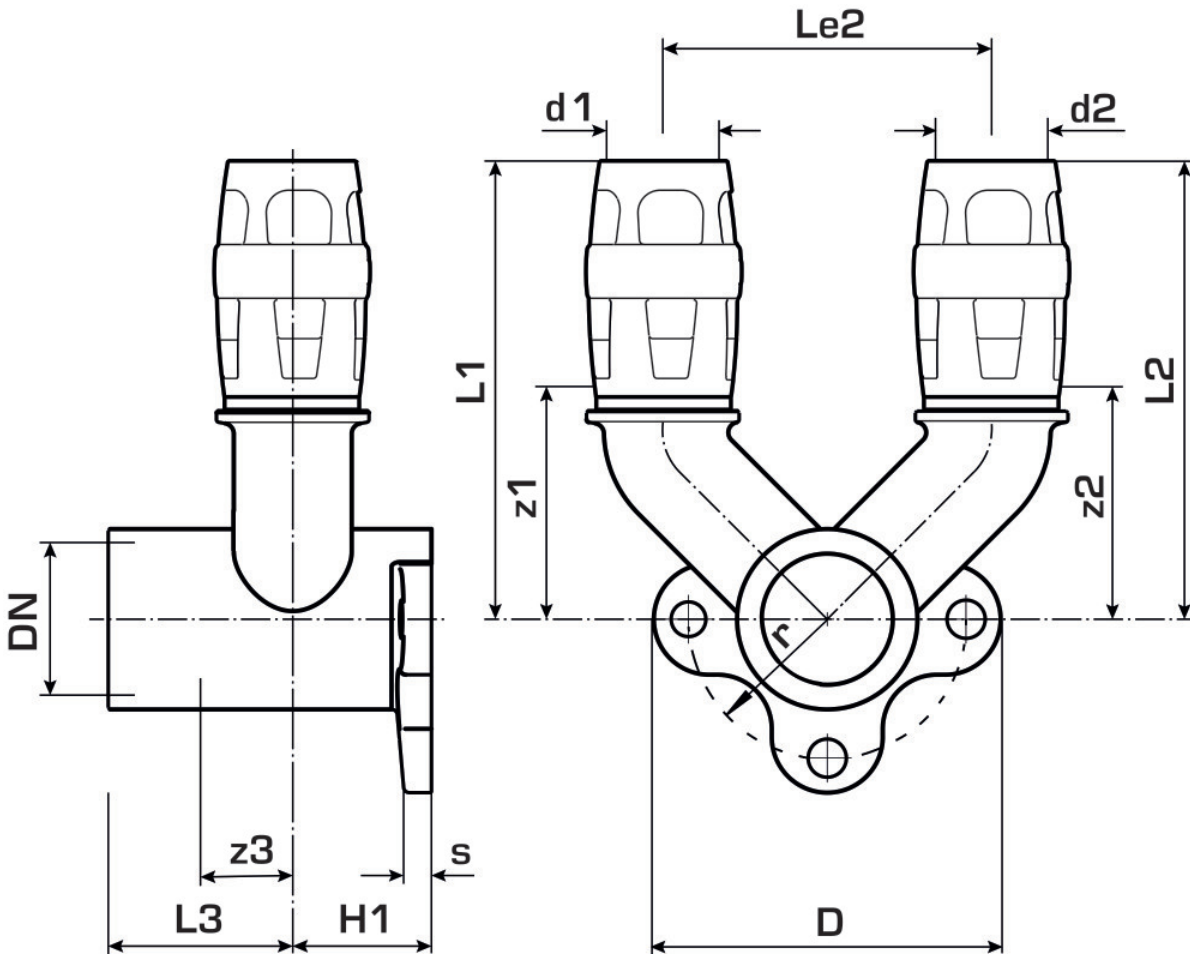

Overall height:

1/2" - 46 mm

DO NOT screw in threaded pipes and cast iron fittings!

## Article information

port 1	Plug-in
design	Continuously right-angled

## Product information

VPE1	10,00 SA1
VPE2	50,00 KT1
weight	0,246 KGM
text	KELOX-PROTEC CLIX double U wall bracket fitting with female thread
INTRNR	74122000
main material group	KELOX
material group	KELOX-PROtec pushfittings
code	KMP477X

Art. No	label	d1 mm	L1 mm	L2 mm	L3 mm	z1 mm	z2 mm	z3 mm
730254B2B	16x1/2"	16	66	26	27	34	9	9