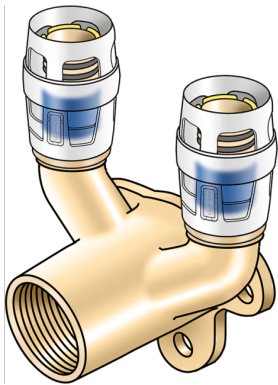

## KMP477X KELOX-PROTEC CLIX double U wall bracket fitting with female thread 16x1/2"

730254B2B

### Areas of application

Double U wall bracket fitting with female thread, made of dezincification-resistant (DZR) brass, incl. push-on sleeve made of transparent polyamide with insertion click noise, as well as haptic and optical insertion indicator, O-rings, withdrawal barriers and a protector ring as an insertion locking device

Overall height:

1/2" - 46 mm

DO NOT screw in threaded pipes and cast iron fittings!