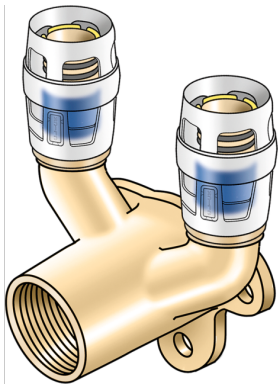

KELOX

KMP477X KELOX-PROTEC CLIX double U wall bracket fitting with female thread 20x1/2"

730254D2D

Areas of application

Double U wall bracket fitting with female thread, made of dezincification-resistant (DZR) brass, incl. push-on sleeve made of transparent polyamide with insertion click noise, as well as haptic and optical insertion indicator, O-rings, withdrawal barriers and a protector ring as an insertion locking device

Overall height:

1/2" - 46 mm

DO NOT screw in threaded pipes and cast iron fittings!

Approvals:

Specifications

Article information

port 1	Plug-in
design	Continuously right-angled

Technical properties

maximum working pressure at 20 ° C	10 bar
------------------------------------	--------

Product information

VPE1	10,00 SA1
VPE2	40,00 KT1
weight	0,262 KGM
text	KELOX-PROTEC CLIX double U wall bracket fitting with female thread
INTRNR	74122000
main material group	KELOX
material group	KELOX-PROtec pushfittings
code	KMP477X