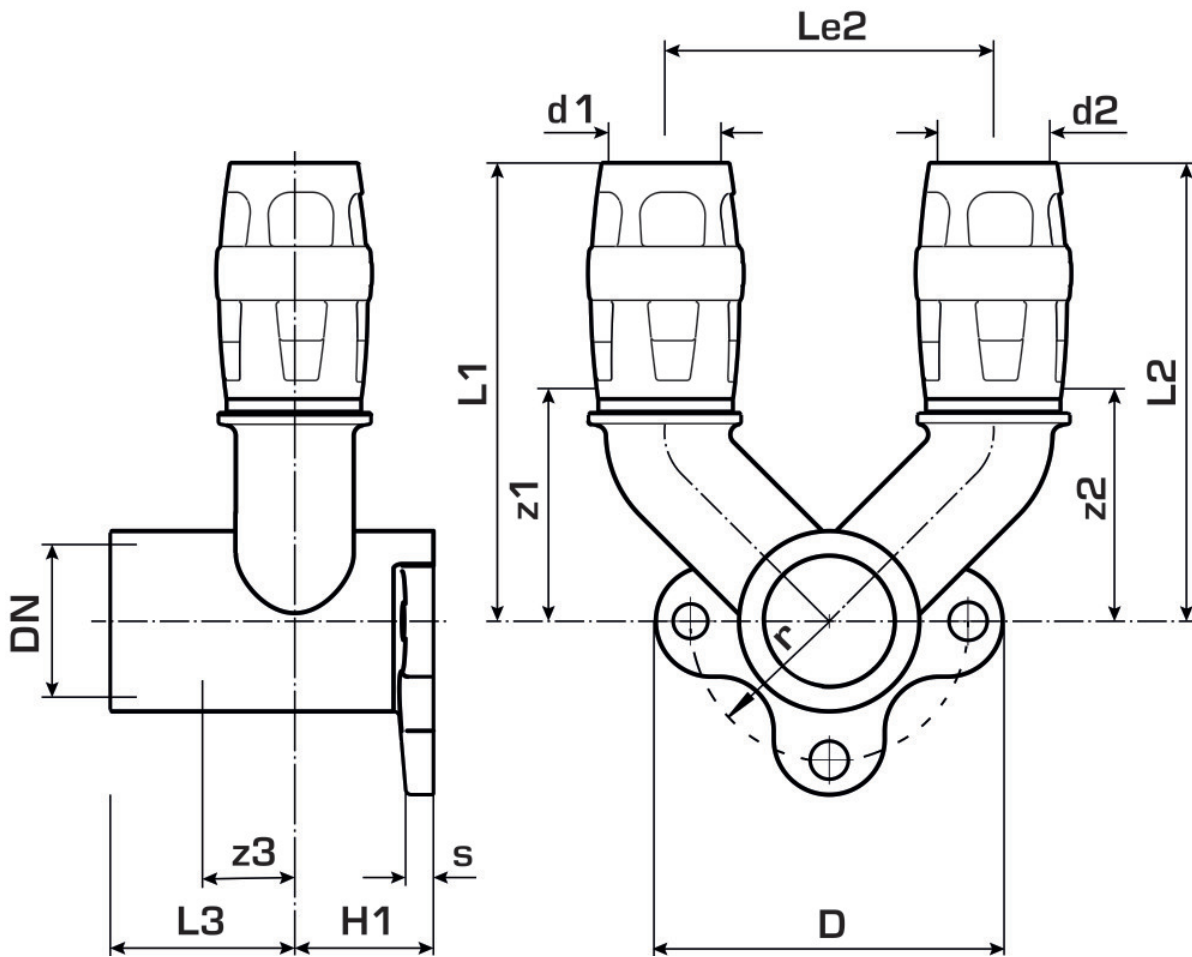

KELOX

KMP477X KELOX-PROTEC CLIX double U wall bracket fitting with female thread 20x1/2"

730254D2D

Areas of application

Double U wall bracket fitting with female thread, made of dezincification-resistant (DZR) brass, incl. push-on sleeve made of transparent polyamide with insertion click noise, as well as haptic and optical insertion indicator, O-rings, withdrawal barriers and a protector ring as an insertion locking device

Overall height:

1/2" - 46 mm

DO NOT screw in threaded pipes and cast iron fittings!

Approvals:

Specifications

Article information

port 1	Plug-in
design	Continuously right-angled

Technical properties

maximum working pressure at 20 ° C	10 bar
------------------------------------	--------

Product information

VPE1	10,00 SA1
VPE2	40,00 KT1
weight	0,262 KGM
text	KELOX-PROTEC CLIX double U wall bracket fitting with female thread
INTRNR	74122000
main material group	KELOX
material group	KELOX-PROtec pushfittings
code	KMP477X

Art. No	label	d1 mm	L1 mm	L2 mm	L3 mm	z1 mm	z2 mm	z3 mm
730254D2D	20x1/2"	20	68	26	27	34	10	9